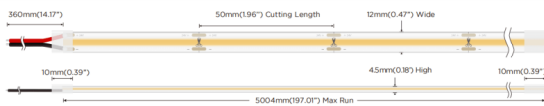

COB HF STRIPS IP20

Lavov LED strip from the family COB HF STRIPS IP20 with a power of 15W/m and a beam angle of 120°. Dimensions PCB 10mm x 5m trimmable 100mm, 480 LED/m With a total lumen output of 1795.5lm/m and a luminous efficacy of 119.7lm/W. CCT 3000. CRI > 90.

Item code	86.LS34.2300.90
Product type	Indoor
Category	LED Strips
Family	COB HF STRIPS
Subfamily	COB HF STRIPS IP20
Pictograms	<div style="display: flex; gap: 10px;"> <div style="border: 1px solid gray; padding: 2px;">CRI 90</div> <div style="border: 1px solid gray; padding: 2px;">Driver EXCL.</div> <div style="border: 1px solid gray; padding: 2px;">50000h L70B10</div> </div>

Dimensions

Product dimensions (mm) PCB 10mm x 5m trimmable 100mm, 480 LED/m

Scheme

Photometry

Product

Real power (W)	15
Real luminous flux (Lm)	1795.5
Luminous efficiency (Lm/W)	119.7
Beam angle (°)	120
Life time (h)	50000h L70B10
IP	65
Control gear included	not
Type of LED	2835 SMD
Colour temperature (K)	3000
Colour consistency (SDCM)	SDCM3
CRI	90