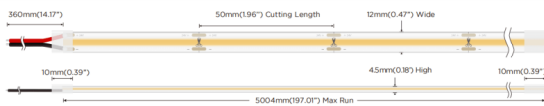

COB HF STRIPS IP20

Lavov LED strip from the family COB HF STRIPS IP20 with a power of 15W/m and a beam angle of 120°. Dimensions PCB 10mm x 5m trimmable 100mm, 480 LED/m With a total lumen output of 1795.5lm/m and a luminous efficacy of 119.7lm/W. CCT 3000. CRI > 90.

Item code	86.LS34.2300.90
Product type	Indoor
Category	LED Strips
Family	COB HF STRIPS
Subfamily	COB HF STRIPS IP20
Pictograms	<div style="display: flex; gap: 5px;"> <div style="border: 1px solid gray; padding: 2px;">CRI 90</div> <div style="border: 1px solid gray; padding: 2px;">Driver EXCL.</div> <div style="border: 1px solid gray; padding: 2px;">50000h L70B10</div> </div>

Dimensions

Product dimensions (mm) PCB 10mm x 5m trimmable 100mm, 480 LED/m

Scheme

Photometry

Product

Real power (W)	15
Real luminous flux (Lm)	1795.5
Luminous efficiency (Lm/W)	119.7
Beam angle (º)	120
Life time (h)	50000h L70B10
IP	65
Control gear included	not
Type of LED	2835 SMD
Colour temperature (K)	3000
Colour consistency (SDCM)	SDCM < 3
CRI	90