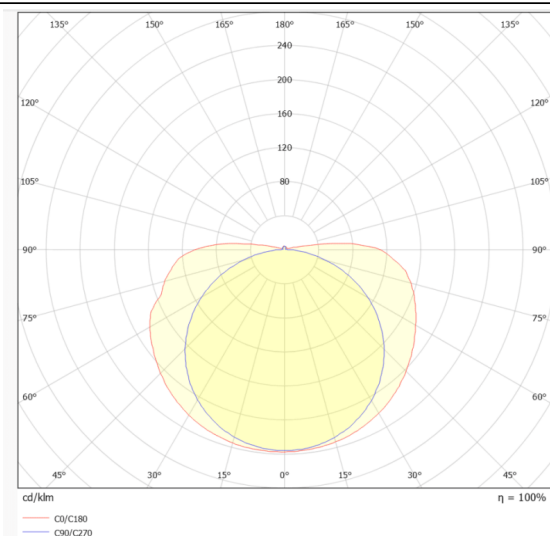

COB HF STRIPS IP20

Lavov LED strip from the family COB HF STRIPS IP20 with a power of 15W/m and a beam angle of 120°. Dimensions PCB 10mm x 5m trimmable 100mm, 480 LED/m With a total lumen output of 1795.5lm/m and a luminous efficacy of 119.7lm/W. CCT 3000. CRI > 90.

Item code	86.LS34.2300.90
Product type	Indoor
Category	LED Strips
Family	COB HF STRIPS
Subfamily	COB HF STRIPS IP20
Pictograms	<div style="display: flex; gap: 5px;"> <div style="border: 1px solid gray; padding: 2px;">CRI 90</div> <div style="border: 1px solid gray; padding: 2px;">Driver EXCL.</div> <div style="border: 1px solid gray; padding: 2px;">50000h L70B10</div> </div>

Dimensions

Product dimensions (mm) PCB 10mm x 5m trimmable 100mm, 480 LED/m

Scheme

Photometry

Product

Real power (W)	15
Real luminous flux (Lm)	1795.5
Luminous efficiency (Lm/W)	119.7
Beam angle (º)	120
Life time (h)	50000h L70B10
IP	65
Control gear included	not
Type of LED	2835 SMD
Colour temperature (K)	3000
Colour consistency (SDCM)	SDCM < 3
CRI	90