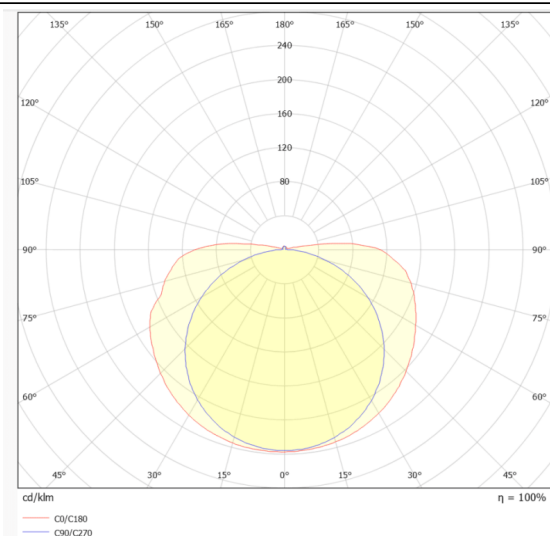

COB HF STRIPS IP20

Lavov LED strip from the family COB HF STRIPS IP20 with a power of 15W/m and a beam angle of 120°. Dimensions PCB 10mm x 5m trimmable 100mm, 480 LED/m With a total lumen output of 1795.5lm/m and a luminous efficacy of 119.7lm/W. CCT 3000. CRI > 90.

Item code	86.LS34.2300.90
Product type	Indoor
Category	LED Strips
Family	COB HF STRIPS
Subfamily	COB HF STRIPS IP20
Pictograms	<div style="display: flex; gap: 10px;"> <div style="border: 1px solid gray; padding: 2px;">CRI 90</div> <div style="border: 1px solid gray; padding: 2px;">Driver EXCL.</div> <div style="border: 1px solid gray; padding: 2px;">50000h L70B10</div> </div>

Dimensions

Product dimensions (mm) PCB 10mm x 5m trimmable 100mm, 480 LED/m

Scheme

Photometry

Product

Real power (W)	15
Real luminous flux (Lm)	1795.5
Luminous efficiency (Lm/W)	119.7
Beam angle (°)	120
Life time (h)	50000h L70B10
IP	65
Control gear included	not
Type of LED	2835 SMD
Colour temperature (K)	3000
Colour consistency (SDCM)	SDCM3
CRI	90