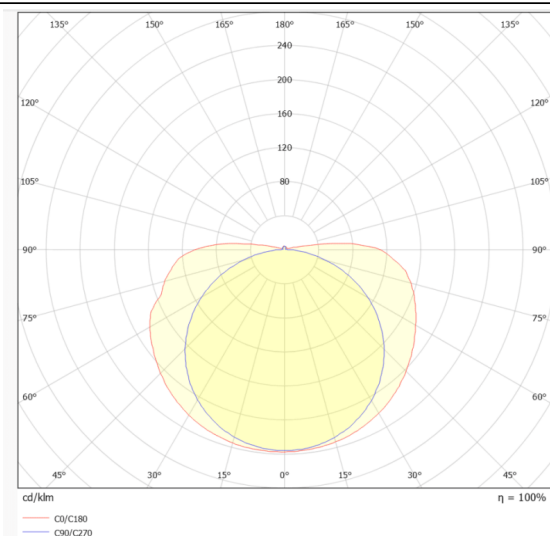

COB HF STRIPS IP20

Lavov LED strip from the family COB HF STRIPS IP20 with a power of 15W/m and a beam angle of 120°. Dimensions PCB 10mm x 5m trimmable 100mm, 480 LED/m With a total lumen output of 1923.75lm/m and a luminous efficacy of 128.25lm/W. CCT 4000. CRI>90.

Item code	86.LS34.2400.90
Product type	Indoor
Category	LED Strips
Family	COB HF STRIPS
Subfamily	COB HF STRIPS IP20
Pictograms	<div style="display: flex; gap: 10px;"> <div style="border: 1px solid gray; padding: 2px;">CRI 90</div> <div style="border: 1px solid gray; padding: 2px;">Driver EXCL.</div> <div style="border: 1px solid gray; padding: 2px;">50000h L70B10</div> </div>

Dimensions

Product dimensions (mm) PCB 10mm x 5m trimmable 100mm, 480 LED/m

Scheme

Photometry

Product

Real power (W)	15
Real luminous flux (Lm)	1923.75
Luminous efficiency (Lm/W)	128.25
Beam angle (&ordm;)	120
Life time (h)	50000h L70B10
IP	65
Control gear included	not
Type of LED	2835 SMD
Colour temperature (K)	4000
Colour consistency (SDCM)	SDCM<3
CRI	90