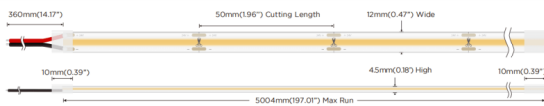

COB HF STRIPS IP20

Lavov LED strip from the family COB HF STRIPS IP20 with a power of 15W/m and a beam angle of 120°. Dimensions PCB 10mm x 5m trimmable 100mm, 480 LED/m With a total lumen output of 1923.75lm/m and a luminous efficacy of 128.25lm/W. CCT 4000. CRI>90.

Item code	86.LS34.2400.90
Product type	Indoor
Category	LED Strips
Family	COB HF STRIPS
Subfamily	COB HF STRIPS IP20
Pictograms	<div style="display: flex; gap: 10px;"> <div style="border: 1px solid gray; padding: 2px;">CRI 90</div> <div style="border: 1px solid gray; padding: 2px;">Driver EXCL.</div> <div style="border: 1px solid gray; padding: 2px;">50000h L70B10</div> </div>

Dimensions

Product dimensions (mm) PCB 10mm x 5m trimmable 100mm, 480 LED/m

Scheme

Photometry

Product

Real power (W)	15
Real luminous flux (Lm)	1923.75
Luminous efficiency (Lm/W)	128.25
Beam angle (&ordm;)	120
Life time (h)	50000h L70B10
IP	65
Control gear included	not
Type of LED	2835 SMD
Colour temperature (K)	4000
Colour consistency (SDCM)	SDCM<3
CRI	90