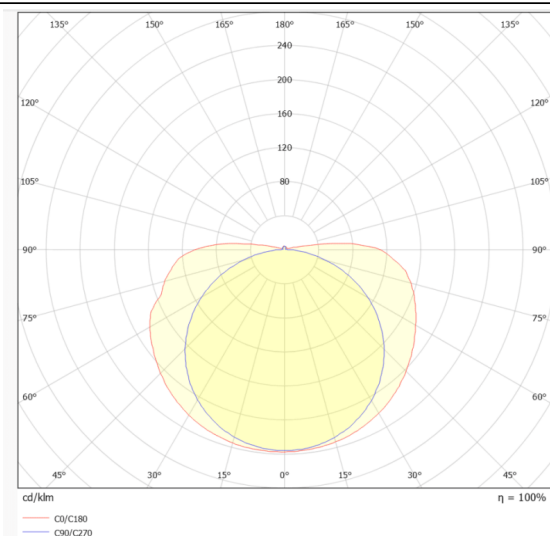

COB HF STRIPS IP20

Lavov LED strip from the family COB HF STRIPS IP20 with a power of 15W/m and a beam angle of 120°. Dimensions PCB 10mm x 5m trimmable 100mm, 480 LED/m With a total lumen output of 1923.75lm/m and a luminous efficacy of 128.25lm/W. CCT 6000. CRI>90.

Item code	86.LS34.2600.90
Product type	Indoor
Category	LED Strips
Family	COB HF STRIPS
Subfamily	COB HF STRIPS IP20
Pictograms	<div style="display: flex; gap: 5px;"> <div style="border: 1px solid gray; padding: 2px;">CRI 90</div> <div style="border: 1px solid gray; padding: 2px;">Driver EXCL.</div> <div style="border: 1px solid gray; padding: 2px;">50000h L70B10</div> </div>

Dimensions

Product dimensions (mm) PCB 10mm x 5m trimmable 100mm, 480 LED/m

Scheme

Photometry

Product

Real power (W)	15
Real luminous flux (Lm)	1923.75
Luminous efficiency (Lm/W)	128.25
Beam angle (°)	120
Life time (h)	50000h L70B10
IP	65
Control gear included	not
Type of LED	2835 SMD
Colour temperature (K)	6000
Colour consistency (SDCM)	SDCM3
CRI	90