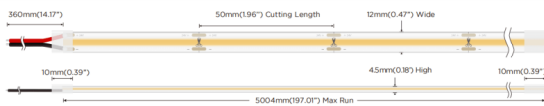

COB HF STRIPS IP20

Lavov LED strip from the family COB HF STRIPS IP20 with a power of 15W/m and a beam angle of 120°. Dimensions PCB 10mm x 5m trimmable 100mm, 480 LED/m With a total lumen output of 1923.75lm/m and a luminous efficacy of 128.25lm/W. CCT 6000. CRI>90.

Item code	86.LS34.2600.90
Product type	Indoor
Category	LED Strips
Family	COB HF STRIPS
Subfamily	COB HF STRIPS IP20
Pictograms	<div style="display: flex; gap: 5px;"> <div style="border: 1px solid gray; padding: 2px;">CRI 90</div> <div style="border: 1px solid gray; padding: 2px;">Driver EXCL.</div> <div style="border: 1px solid gray; padding: 2px;">50000h L70B10</div> </div>

Dimensions

Product dimensions (mm) PCB 10mm x 5m trimmable 100mm, 480 LED/m

Scheme

Photometry

Product

Real power (W)	15
Real luminous flux (Lm)	1923.75
Luminous efficiency (Lm/W)	128.25
Beam angle (°)	120
Life time (h)	50000h L70B10
IP	65
Control gear included	not
Type of LED	2835 SMD
Colour temperature (K)	6000
Colour consistency (SDCM)	SDCM3
CRI	90