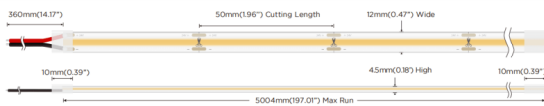

COB HF STRIPS IP20

Lavov LED strip from the family COB HF STRIPS IP20 with a power of 15W/m and a beam angle of 120°. Dimensions PCB 10mm x 5m trimmable 100mm, 480 LED/m With a total lumen output of 1923.75lm/m and a luminous efficacy of 128.25lm/W. CCT 6000. CRI>90.

Item code	86.LS34.2600.90
Product type	Indoor
Category	LED Strips
Family	COB HF STRIPS
Subfamily	COB HF STRIPS IP20
Pictograms	<div style="display: flex; gap: 5px;"> <div style="border: 1px solid gray; padding: 2px;">CRI 90</div> <div style="border: 1px solid gray; padding: 2px;">Driver EXCL.</div> <div style="border: 1px solid gray; padding: 2px;">50000h L70B10</div> </div>

Dimensions

Product dimensions (mm) PCB 10mm x 5m trimmable 100mm, 480 LED/m

Scheme

Photometry

Product

Real power (W)	15
Real luminous flux (Lm)	1923.75
Luminous efficiency (Lm/W)	128.25
Beam angle (º)	120
Life time (h)	50000h L70B10
IP	65
Control gear included	not
Type of LED	2835 SMD
Colour temperature (K)	6000
Colour consistency (SDCM)	SDCM<3
CRI	90