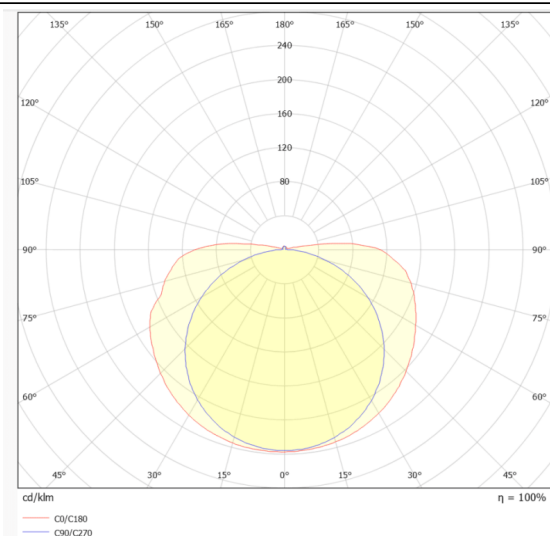

COB HF STRIPS IP20

Lavov LED strip from the family COB HF STRIPS IP20 with a power of 15W/m and a beam angle of 120°. Dimensions PCB 10mm x 5m trimmable 100mm, 480 LED/m With a total lumen output of 1923.75lm/m and a luminous efficacy of 128.25lm/W. CCT 6000. CRI>90.

Item code	86.LS34.2600.90
Product type	Indoor
Category	LED Strips
Family	COB HF STRIPS
Subfamily	COB HF STRIPS IP20
Pictograms	<div style="display: flex; gap: 5px;"> <div style="border: 1px solid gray; padding: 2px;">CRI 90</div> <div style="border: 1px solid gray; padding: 2px;">Driver EXCL.</div> <div style="border: 1px solid gray; padding: 2px;">50000h L70B10</div> </div>

Dimensions

Product dimensions (mm) PCB 10mm x 5m trimmable 100mm, 480 LED/m

Scheme

Photometry

Product

Real power (W)	15
Real luminous flux (Lm)	1923.75
Luminous efficiency (Lm/W)	128.25
Beam angle (º)	120
Life time (h)	50000h L70B10
IP	65
Control gear included	not
Type of LED	2835 SMD
Colour temperature (K)	6000
Colour consistency (SDCM)	SDCM<3
CRI	90