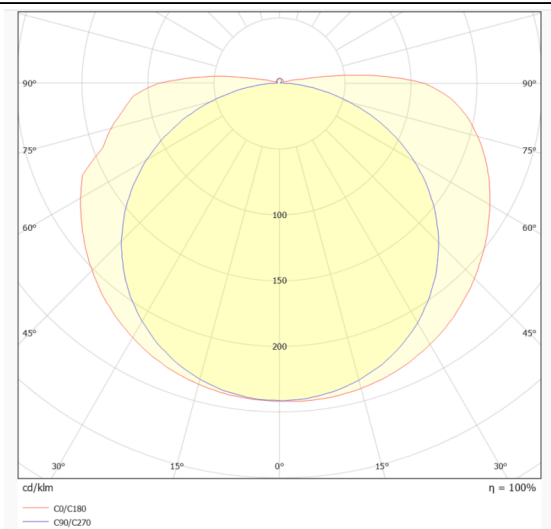

### COB HF STRIPS IP20

Lavov LED strip from the family COB HF STRIPS IP20 with a power of 8W/m and a beam angle of 120° Dimensions PCB 8mm x 5m trimmable 50mm, 320 LED/m With a total lumen output of 864lm/m and a luminous efficacy of 108lm/W. CCT 2700. CRI>90. IP68.

### Dimensions

**Product dimensions (mm)** PCB 8mm x 5m trimmable 50mm, 320 LED/m

### Product

Real power (W)	8
Real luminous flux (Lm)	864
Luminous efficiency (Lm/W)	108
Beam angle (°)	120
Life time (h)	50000h L70B10
IP	68
Control gear included	not
Type of LED	2835 SMD
Colour temperature (K)	2700
Colour consistency (SDCM)	SDCM3
CRI	90