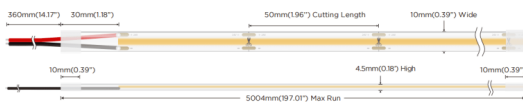

COB HF STRIPS IP20

Lavov LED strip from the family COB HF STRIPS IP20 with a power of 8W/m and a beam angle of 120° Dimensions PCB 8mm x 5m trimmable 50mm, 320 LED/m With a total lumen output of 864lm/m and a luminous efficacy of 108lm/W. CCT 2700. CRI>90. IP68.

Item code	86.LS35.1200.90
Product type	Indoor
Category	LED Strips
Family	COB HF STRIPS
Subfamily	COB HF STRIPS IP20
Pictograms	CRI 90 Driver EXCL. 50000h L70B10

Dimensions

Product dimensions (mm) PCB 8mm x 5m trimmable 50mm, 320 LED/m

Scheme

Photometry

Product

Real power (W)	8
Real luminous flux (Lm)	864
Luminous efficiency (Lm/W)	108
Beam angle (°)	120
Life time (h)	50000h L70B10
IP	68
Control gear included	not
Type of LED	2835 SMD
Colour temperature (K)	2700
Colour consistency (SDCM)	SDCM3
CRI	90