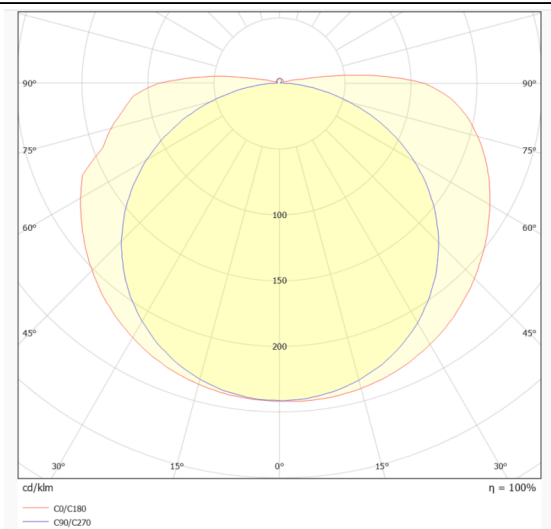

COB HF STRIPS IP20

Lavov LED strip from the family COB HF STRIPS IP20 with a power of 8W/m and a beam angle of 120°. Dimensions PCB 8mm x 5m trimmable 50mm, 320 LED/m With a total lumen output of 864lm/m and a luminous efficacy of 108lm/W. CCT 2700. CRI>90. IP68.

Item code	86.LS35.1200.90
Product type	Indoor
Category	LED Strips
Family	COB HF STRIPS
Subfamily	COB HF STRIPS IP20
Pictograms	<div style="display: flex; gap: 10px;"> <div style="border: 1px solid gray; padding: 2px;">CRI 90</div> <div style="border: 1px solid gray; padding: 2px;">Driver EXCL.</div> <div style="border: 1px solid gray; padding: 2px;">50000h L70B10</div> </div>

Dimensions

Product dimensions (mm) PCB 8mm x 5m trimmable 50mm, 320 LED/m

Scheme

Photometry

Product

Real power (W)	8
Real luminous flux (Lm)	864
Luminous efficiency (Lm/W)	108
Beam angle (º)	120
Life time (h)	50000h L70B10
IP	68
Control gear included	not
Type of LED	2835 SMD
Colour temperature (K)	2700
Colour consistency (SDCM)	SDCM<3
CRI	90