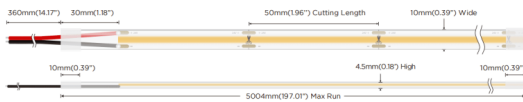

COB HF STRIPS IP20

Lavov LED strip from the family COB HF STRIPS IP20 with a power of 8W/m and a beam angle of 120°. Dimensions PCB 8mm x 5m trimmable 50mm, 320 LED/m With a total lumen output of 864lm/m and a luminous efficacy of 108lm/W. CCT 2700. CRI>90. IP68.

Item code	86.LS35.1200.90
Product type	Indoor
Category	LED Strips
Family	COB HF STRIPS
Subfamily	COB HF STRIPS IP20
Pictograms	<div style="display: flex; gap: 10px;"> <div style="border: 1px solid gray; padding: 2px;">CRI 90</div> <div style="border: 1px solid gray; padding: 2px;">Driver EXCL.</div> <div style="border: 1px solid gray; padding: 2px;">50000h L70B10</div> </div>

Dimensions

Product dimensions (mm) PCB 8mm x 5m trimmable 50mm, 320 LED/m

Scheme

Photometry

Product

Real power (W)	8
Real luminous flux (Lm)	864
Luminous efficiency (Lm/W)	108
Beam angle (º)	120
Life time (h)	50000h L70B10
IP	68
Control gear included	not
Type of LED	2835 SMD
Colour temperature (K)	2700
Colour consistency (SDCM)	SDCM<3
CRI	90