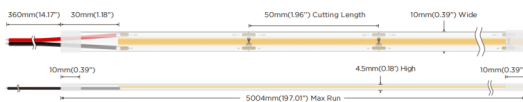

COB HF STRIPS IP20

Lavov LED strip from the family COB HF STRIPS IP20 with a power of 8W/m and a beam angle of 120° Dimensions PCB 8mm x 5m trimmable 50mm, 320 LED/m With a total lumen output of 936lm/m and a luminous efficacy of 117lm/W. CCT 3000. CRI>90. IP68.

Item code	86.LS35.1300.90
Product type	Indoor
Category	LED Strips
Family	COB HF STRIPS
Subfamily	COB HF STRIPS IP20
Pictograms	<div style="display: flex; gap: 5px;"> <div style="border: 1px solid gray; padding: 2px;">CRI 90</div> <div style="border: 1px solid gray; padding: 2px;">Driver EXCL.</div> <div style="border: 1px solid gray; padding: 2px;">50000h L70B10</div> </div>

Dimensions

Product dimensions (mm) PCB 8mm x 5m trimmable 50mm, 320 LED/m

Scheme

Photometry

Product

Real power (W)	8
Real luminous flux (Lm)	936
Luminous efficiency (Lm/W)	117
Beam angle (º)	120
Life time (h)	50000h L70B11
IP	68
Control gear included	not
Type of LED	2835 SMD
Colour temperature (K)	3000
Colour consistency (SDCM)	SDCM<3
CRI	90