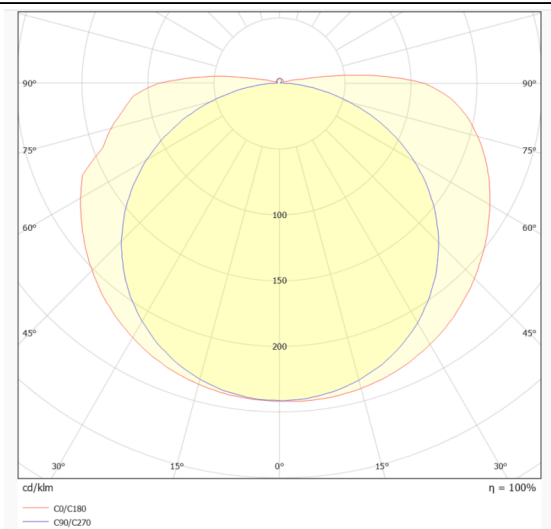

COB HF STRIPS IP20

Lavov LED strip from the family COB HF STRIPS IP20 with a power of 8W/m and a beam angle of 120° Dimensions PCB 8mm x 5m trimmable 50mm, 320 LED/m With a total lumen output of 936lm/m and a luminous efficacy of 117lm/W. CCT 3000. CRI>90. IP68.

Item code	86.LS35.1300.90
Product type	Indoor
Category	LED Strips
Family	COB HF STRIPS
Subfamily	COB HF STRIPS IP20
Pictograms	<div style="display: flex; gap: 5px;"> <div style="border: 1px solid gray; padding: 2px;">CRI 90</div> <div style="border: 1px solid gray; padding: 2px;">Driver EXCL.</div> <div style="border: 1px solid gray; padding: 2px;">50000h L70B10</div> </div>

Dimensions

Product dimensions (mm) PCB 8mm x 5m trimmable 50mm, 320 LED/m

Scheme

Photometry

Product

Real power (W)	8
Real luminous flux (Lm)	936
Luminous efficiency (Lm/W)	117
Beam angle (º)	120
Life time (h)	50000h L70B11
IP	68
Control gear included	not
Type of LED	2835 SMD
Colour temperature (K)	3000
Colour consistency (SDCM)	SDCM<3
CRI	90