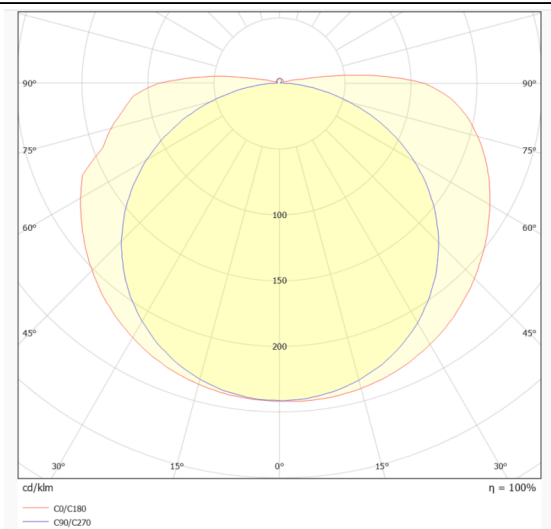

COB HF STRIPS IP20

Lavov LED strip from the family COB HF STRIPS IP20 with a power of 8W/m and a beam angle of 120°. Dimensions PCB 8mm x 5m trimmable 50mm, 320 LED/m With a total lumen output of 936lm/m and a luminous efficacy of 117lm/W. CCT 3000. CRI>90. IP68.

Item code	86.LS35.1300.90
Product type	Indoor
Category	LED Strips
Family	COB HF STRIPS
Subfamily	COB HF STRIPS IP20
Pictograms	<div style="display: flex; gap: 10px;"> <div style="border: 1px solid gray; padding: 2px;">CRI 90</div> <div style="border: 1px solid gray; padding: 2px;">Driver EXCL.</div> <div style="border: 1px solid gray; padding: 2px;">50000h L70B10</div> </div>

Dimensions

Product dimensions (mm) PCB 8mm x 5m trimmable 50mm, 320 LED/m

Scheme

Photometry

Product

Real power (W)	8
Real luminous flux (Lm)	936
Luminous efficiency (Lm/W)	117
Beam angle (°)	120
Life time (h)	50000h L70B11
IP	68
Control gear included	not
Type of LED	2835 SMD
Colour temperature (K)	3000
Colour consistency (SDCM)	SDCM3
CRI	90