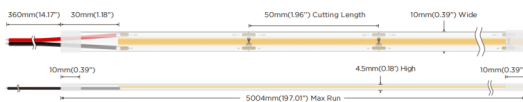

COB HF STRIPS IP20

Lavov LED strip from the family COB HF STRIPS IP20 with a power of 8W/m and a beam angle of 120°. Dimensions PCB 8mm x 5m trimmable 50mm, 320 LED/m With a total lumen output of 936lm/m and a luminous efficacy of 117lm/W. CCT 3000. CRI>90. IP68.

Item code	86.LS35.1300.90
Product type	Indoor
Category	LED Strips
Family	COB HF STRIPS
Subfamily	COB HF STRIPS IP20
Pictograms	<div style="display: flex; gap: 10px;"> <div style="border: 1px solid gray; padding: 2px;">CRI 90</div> <div style="border: 1px solid gray; padding: 2px;">Driver EXCL.</div> <div style="border: 1px solid gray; padding: 2px;">50000h L70B10</div> </div>

Dimensions

Product dimensions (mm) PCB 8mm x 5m trimmable 50mm, 320 LED/m

Scheme

Photometry

Product

Real power (W)	8
Real luminous flux (Lm)	936
Luminous efficiency (Lm/W)	117
Beam angle (°)	120
Life time (h)	50000h L70B11
IP	68
Control gear included	not
Type of LED	2835 SMD
Colour temperature (K)	3000
Colour consistency (SDCM)	SDCM3
CRI	90