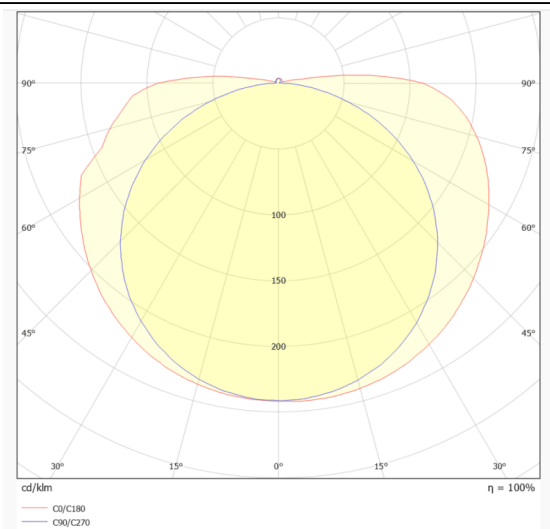

Scheme

Photometry

Item code	86.LS35.1400.90
Product type	Indoor
Category	LED Strips
Family	COB HF STRIPS
Subfamily	COB HF STRIPS IP20
Pictograms	CRI 90 Driver EXCL. 50000h L70B10

Product	
Real power (W)	8
Real luminous flux (Lm)	1008
Luminous efficiency (Lm/W)	126
Beam angle (&ordm;)	120
Life time (h)	50000h L70B12
IP	68
Control gear included	not
Type of LED	2835 SMD
Colour temperature (K)	4000
Colour consistency (SDCM)	SDCM<3
CRI	90