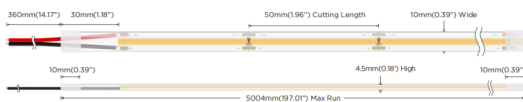

COB HF STRIPS IP20

Lavov LED strip from the family COB HF STRIPS IP20 with a power of 8W/m and a beam angle of 120°. Dimensions PCB 8mm x 5m trimmable 50mm, 320 LED/m With a total lumen output of 1008lm/m and a luminous efficacy of 126lm/W. CCT 4000. CRI>90. IP68.

Dimensions

Product dimensions (mm) PCB 8mm x 5m trimmable 50mm, 320 LED/m

Scheme

Photometry

Item code	86.LS35.1400.90
Product type	Indoor
Category	LED Strips
Family	COB HF STRIPS
Subfamily	COB HF STRIPS IP20
Pictograms	CRI 90 Driver EXCL. 50000h L70B10

Product	
Real power (W)	8
Real luminous flux (Lm)	1008
Luminous efficiency (Lm/W)	126
Beam angle (&ordm;)	120
Life time (h)	50000h L70B12
IP	68
Control gear included	not
Type of LED	2835 SMD
Colour temperature (K)	4000
Colour consistency (SDCM)	SDCM<3
CRI	90