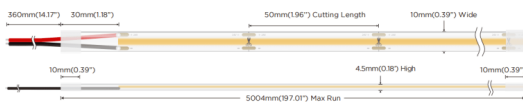

COB HF STRIPS IP20

Lavov LED strip from the family COB HF STRIPS IP20 with a power of 8W/m and a beam angle of 120°. Dimensions PCB 8mm x 5m trimmable 50mm, 320 LED/m With a total lumen output of 1008lm/m and a luminous efficacy of 126lm/W. CCT 4000. CRI>90. IP68.

Item code	86.LS35.1400.90
Product type	Indoor
Category	LED Strips
Family	COB HF STRIPS
Subfamily	COB HF STRIPS IP20
Pictograms	<div style="display: flex; gap: 10px;"> <div style="border: 1px solid gray; padding: 2px;">CRI 90</div> <div style="border: 1px solid gray; padding: 2px;">Driver EXCL.</div> <div style="border: 1px solid gray; padding: 2px;">50000h L70B10</div> </div>

Dimensions

Product dimensions (mm) PCB 8mm x 5m trimmable 50mm, 320 LED/m

Scheme

Photometry

Product

Real power (W)	8
Real luminous flux (Lm)	1008
Luminous efficiency (Lm/W)	126
Beam angle (°)	120
Life time (h)	50000h L70B12
IP	68
Control gear included	not
Type of LED	2835 SMD
Colour temperature (K)	4000
Colour consistency (SDCM)	SDCM3
CRI	90