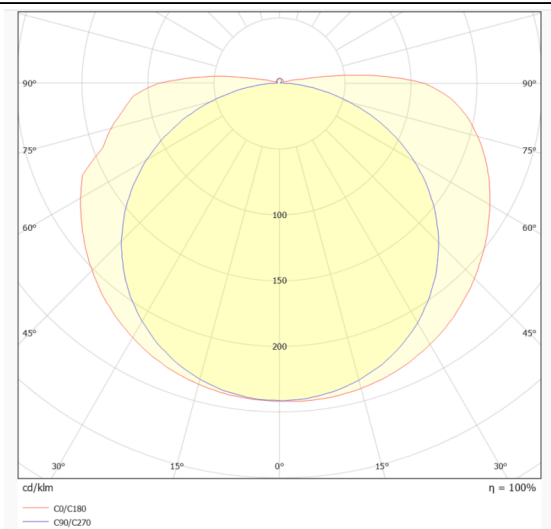

COB HF STRIPS IP20

Lavov LED strip from the family COB HF STRIPS IP20 with a power of 8W/m and a beam angle of 120°. Dimensions PCB 8mm x 5m trimmable 50mm, 320 LED/m With a total lumen output of 1008lm/m and a luminous efficacy of 126lm/W. CCT 4000. CRI>90. IP68.

Item code	86.LS35.1400.90
Product type	Indoor
Category	LED Strips
Family	COB HF STRIPS
Subfamily	COB HF STRIPS IP20
Pictograms	<div style="display: flex; gap: 10px;"> <div style="border: 1px solid gray; padding: 2px;">CRI 90</div> <div style="border: 1px solid gray; padding: 2px;">Driver EXCL.</div> <div style="border: 1px solid gray; padding: 2px;">50000h L70B10</div> </div>

Dimensions

Product dimensions (mm) PCB 8mm x 5m trimmable 50mm, 320 LED/m

Scheme

Photometry

Product

Real power (W)	8
Real luminous flux (Lm)	1008
Luminous efficiency (Lm/W)	126
Beam angle (°)	120
Life time (h)	50000h L70B12
IP	68
Control gear included	not
Type of LED	2835 SMD
Colour temperature (K)	4000
Colour consistency (SDCM)	SDCM3
CRI	90