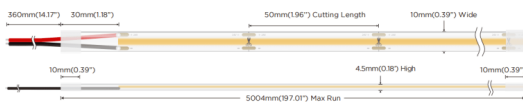

COB HF STRIPS IP20

Lavov LED strip from the family COB HF STRIPS IP20 with a power of 8W/m and a beam angle of 120°. Dimensions PCB 8mm x 5m trimmable 50mm, 320 LED/m With a total lumen output of 1008lm/m and a luminous efficacy of 126lm/W. CCT 6000. CRI > 90. IP68.

Item code	86.LS35.1600.90
Product type	Indoor
Category	LED Strips
Family	COB HF STRIPS
Subfamily	COB HF STRIPS IP20
Pictograms	CRI 90 Driver EXCL. 50000h L70B10

Dimensions

Product dimensions (mm) PCB 8mm x 5m trimmable 50mm, 320 LED/m

Scheme

Photometry

Product

Real power (W)	8
Real luminous flux (Lm)	1008
Luminous efficiency (Lm/W)	126
Beam angle (°)	120
Life time (h)	50000h L70B13
IP	68
Control gear included	not
Type of LED	2835 SMD
Colour temperature (K)	6000
Colour consistency (SDCM)	SDCM3
CRI	90