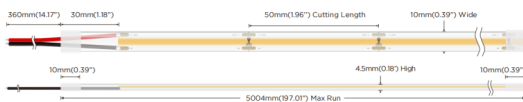

COB HF STRIPS IP20

Lavov LED strip from the family COB HF STRIPS IP20 with a power of 8W/m and a beam angle of 120°. Dimensions PCB 8mm x 5m trimmable 50mm, 320 LED/m With a total lumen output of 1008lm/m and a luminous efficacy of 126lm/W. CCT 6000. CRI > 90. IP68.

Dimensions

Product dimensions (mm) PCB 8mm x 5m trimmable 50mm, 320 LED/m

Scheme

Photometry

Item code	86.LS35.1600.90
Product type	Indoor
Category	LED Strips
Family	COB HF STRIPS
Subfamily	COB HF STRIPS IP20
Pictograms	<div style="display: flex; gap: 10px;"> <div style="border: 1px solid gray; padding: 2px;">CRI 90</div> <div style="border: 1px solid gray; padding: 2px;">Driver EXCL.</div> <div style="border: 1px solid gray; padding: 2px;">50000h L70B10</div> </div>

Product	
Real power (W)	8
Real luminous flux (Lm)	1008
Luminous efficiency (Lm/W)	126
Beam angle (&ordm;)	120
Life time (h)	50000h L70B13
IP	68
Control gear included	not
Type of LED	2835 SMD
Colour temperature (K)	6000
Colour consistency (SDCM)	SDCM < 3
CRI	90