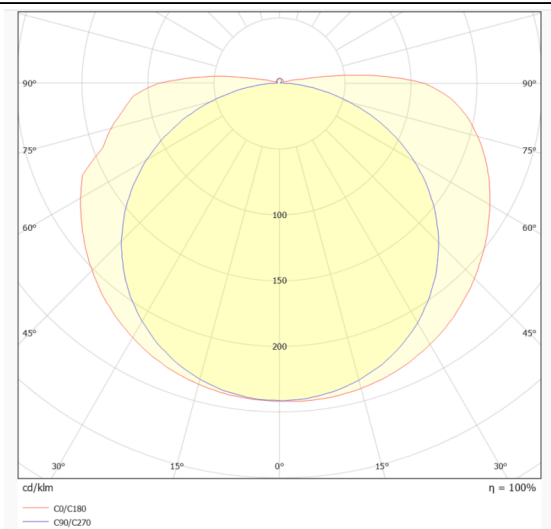

### COB HF STRIPS IP20

Lavov LED strip from the family COB HF STRIPS IP20 with a power of 8W/m and a beam angle of 120°. Dimensions PCB 8mm x 5m trimmable 50mm, 320 LED/m With a total lumen output of 1008lm/m and a luminous efficacy of 126lm/W. CCT 6000. CRI > 90. IP68.

### Dimensions

**Product dimensions (mm)** PCB 8mm x 5m trimmable 50mm, 320 LED/m

### Product

Real power (W)	8
Real luminous flux (Lm)	1008
Luminous efficiency (Lm/W)	126
Beam angle (°)	120
Life time (h)	50000h L70B13
IP	68
Control gear included	not
Type of LED	2835 SMD
Colour temperature (K)	6000
Colour consistency (SDCM)	SDCM3
CRI	90