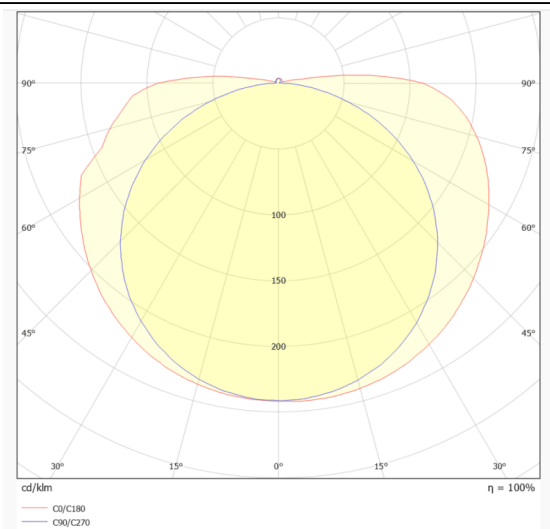

COB HF STRIPS IP20

Lavov LED strip from the family COB HF STRIPS IP20 with a power of 8W/m and a beam angle of 120°. Dimensions PCB 8mm x 5m trimmable 50mm, 320 LED/m With a total lumen output of 1008lm/m and a luminous efficacy of 126lm/W. CCT 6000. CRI > 90. IP68.

Dimensions

Product dimensions (mm) PCB 8mm x 5m trimmable 50mm, 320 LED/m

Scheme

Photometry

Item code	86.LS35.1600.90
Product type	Indoor
Category	LED Strips
Family	COB HF STRIPS
Subfamily	COB HF STRIPS IP20
Pictograms	<div style="display: flex; gap: 10px;"> <div style="border: 1px solid gray; padding: 2px;">CRI 90</div> <div style="border: 1px solid gray; padding: 2px;">Driver EXCL.</div> <div style="border: 1px solid gray; padding: 2px;">50000h L70B10</div> </div>

Product	
Real power (W)	8
Real luminous flux (Lm)	1008
Luminous efficiency (Lm/W)	126
Beam angle (&ordm;)	120
Life time (h)	50000h L70B13
IP	68
Control gear included	not
Type of LED	2835 SMD
Colour temperature (K)	6000
Colour consistency (SDCM)	SDCM < 3
CRI	90