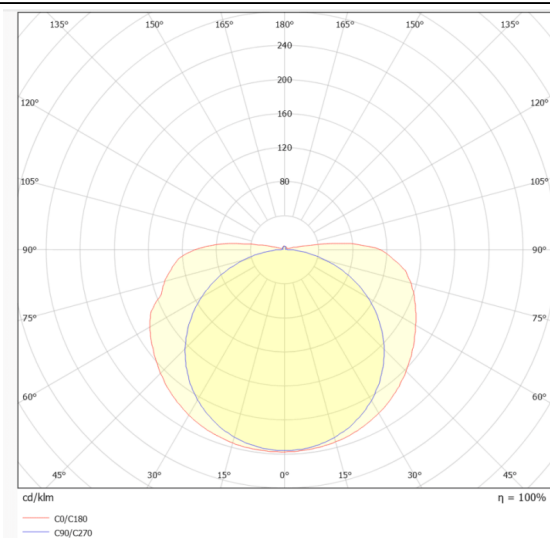

COB HF STRIPS IP20

Lavov LED strip from the family COB HF STRIPS IP20 with a power of 15W/m and a beam angle of 120°. Dimensions PCB 10mm x 5m trimmable 100mm, 480 LED/m With a total lumen output of 1620lm/m and a luminous efficacy of 108lm/W. CCT 2700. CRI>90. IP68.

Dimensions

Product dimensions (mm) PCB 10mm x 5m trimmable 100mm, 480 LED/m

Scheme

Photometry

Item code	86.LS35.2200.90
Product type	Indoor
Category	LED Strips
Family	COB HF STRIPS
Subfamily	COB HF STRIPS IP20
Pictograms	<div style="display: flex; gap: 10px;"> <div style="border: 1px solid gray; padding: 2px;">CRI 90</div> <div style="border: 1px solid gray; padding: 2px;">Driver EXCL.</div> <div style="border: 1px solid gray; padding: 2px;">50000h L70B10</div> </div>

Product	
Real power (W)	15
Real luminous flux (Lm)	1620
Luminous efficiency (Lm/W)	108
Beam angle (&ordm;)	120
Life time (h)	50000h L70B10
IP	68
Control gear included	not
Type of LED	2835 SMD
Colour temperature (K)	2700
Colour consistency (SDCM)	SDCM<3
CRI	90