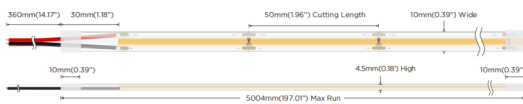

COB HF STRIPS IP20

Lavov LED strip from the family COB HF STRIPS IP20 with a power of 15W/m and a beam angle of 120°. Dimensions PCB 10mm x 5m trimmable 100mm, 480 LED/m With a total lumen output of 1620lm/m and a luminous efficacy of 108lm/W. CCT 2700. CRI>90. IP68.

Dimensions

Product dimensions (mm) PCB 10mm x 5m trimmable 100mm, 480 LED/m

Scheme

Photometry

Item code	86.LS35.2200.90
Product type	Indoor
Category	LED Strips
Family	COB HF STRIPS
Subfamily	COB HF STRIPS IP20
Pictograms	<div style="display: flex; gap: 10px;"> <div style="border: 1px solid gray; padding: 2px;">CRI 90</div> <div style="border: 1px solid gray; padding: 2px;">Driver EXCL.</div> <div style="border: 1px solid gray; padding: 2px;">50000h L70B10</div> </div>

Product	
Real power (W)	15
Real luminous flux (Lm)	1620
Luminous efficiency (Lm/W)	108
Beam angle (&ordm;)	120
Life time (h)	50000h L70B10
IP	68
Control gear included	not
Type of LED	2835 SMD
Colour temperature (K)	2700
Colour consistency (SDCM)	SDCM<3
CRI	90