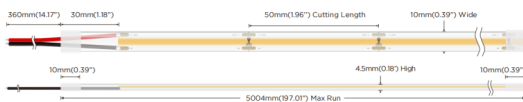

COB HF STRIPS IP20

Lavov LED strip from the family COB HF STRIPS IP20 with a power of 15W/m and a beam angle of 120°. Dimensions PCB 10mm x 5m trimmable 100mm, 480 LED/m With a total lumen output of 1620lm/m and a luminous efficacy of 108lm/W. CCT 2700. CRI>90. IP68.

Dimensions

Product dimensions (mm) PCB 10mm x 5m trimmable 100mm, 480 LED/m

Scheme

Photometry

Item code	86.LS35.2200.90
Product type	Indoor
Category	LED Strips
Family	COB HF STRIPS
Subfamily	COB HF STRIPS IP20
Pictograms	<div style="display: flex; gap: 10px;"> <div style="border: 1px solid gray; padding: 2px;">CRI 90</div> <div style="border: 1px solid gray; padding: 2px;">Driver EXCL.</div> <div style="border: 1px solid gray; padding: 2px;">50000h L70B10</div> </div>

Product	
Real power (W)	15
Real luminous flux (Lm)	1620
Luminous efficiency (Lm/W)	108
Beam angle (°)	120
Life time (h)	50000h L70B10
IP	68
Control gear included	not
Type of LED	2835 SMD
Colour temperature (K)	2700
Colour consistency (SDCM)	SDCM3
CRI	90