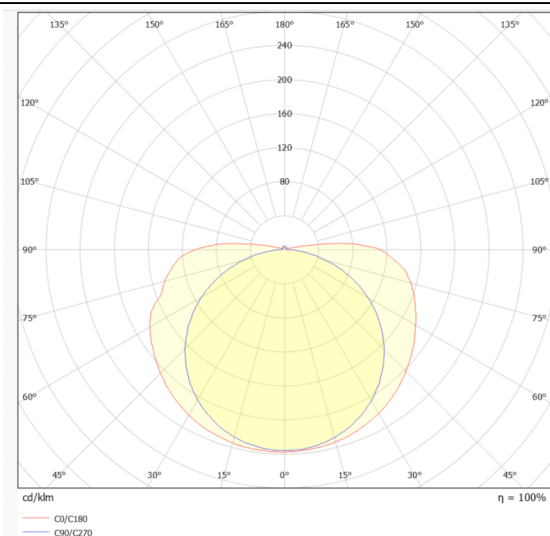

COB HF STRIPS IP20

Lavov LED strip from the family COB HF STRIPS IP20 with a power of 15W/m and a beam angle of 120°. Dimensions PCB 10mm x 5m trimmable 100mm, 480 LED/m With a total lumen output of 1620lm/m and a luminous efficacy of 108lm/W. CCT 2700. CRI>90. IP68.

Dimensions

Product dimensions (mm) PCB 10mm x 5m trimmable 100mm, 480 LED/m

Scheme

Photometry

Item code	86.LS35.2200.90
Product type	Indoor
Category	LED Strips
Family	COB HF STRIPS
Subfamily	COB HF STRIPS IP20
Pictograms	<div style="display: flex; gap: 10px;"> <div style="border: 1px solid gray; padding: 2px;">CRI 90</div> <div style="border: 1px solid gray; padding: 2px;">Driver EXCL.</div> <div style="border: 1px solid gray; padding: 2px;">50000h L70B10</div> </div>

Product	
Real power (W)	15
Real luminous flux (Lm)	1620
Luminous efficiency (Lm/W)	108
Beam angle (°)	120
Life time (h)	50000h L70B10
IP	68
Control gear included	not
Type of LED	2835 SMD
Colour temperature (K)	2700
Colour consistency (SDCM)	SDCM3
CRI	90