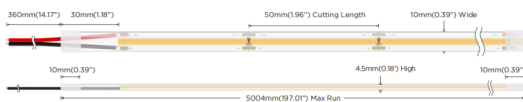

COB HF STRIPS IP20

Lavov LED strip from the family COB HF STRIPS IP20 with a power of 15W/m and a beam angle of 120°. Dimensions PCB 10mm x 5m trimmable 100mm, 480 LED/m With a total lumen output of 1701lm/m and a luminous efficacy of 113.4lm/W. CCT 3000. CRI>90. IP68.

Dimensions

Product dimensions (mm) PCB 10mm x 5m trimmable 100mm, 480 LED/m

Scheme

Photometry

Item code	86.LS35.2300.90
Product type	Indoor
Category	LED Strips
Family	COB HF STRIPS
Subfamily	COB HF STRIPS IP20
Pictograms	<div style="display: flex; gap: 10px;"> <div style="border: 1px solid gray; padding: 2px;">CRI 90</div> <div style="border: 1px solid gray; padding: 2px;">Driver EXCL.</div> <div style="border: 1px solid gray; padding: 2px;">50000h L70B10</div> </div>

Product	
Real power (W)	15
Real luminous flux (Lm)	1701
Luminous efficiency (Lm/W)	113.4
Beam angle (°)	120
Life time (h)	50000h L70B10
IP	68
Control gear included	not
Type of LED	2835 SMD
Colour temperature (K)	3000
Colour consistency (SDCM)	SDCM3
CRI	90