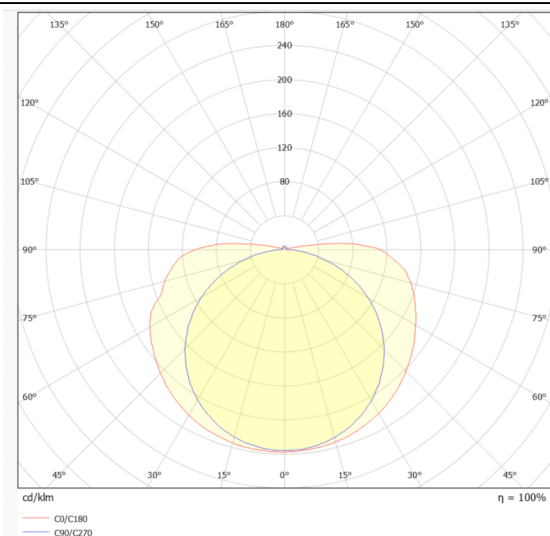

COB HF STRIPS IP20

Lavov LED strip from the family COB HF STRIPS IP20 with a power of 15W/m and a beam angle of 120°. Dimensions PCB 10mm x 5m trimmable 100mm, 480 LED/m With a total lumen output of 1701lm/m and a luminous efficacy of 113.4lm/W. CCT 3000. CRI>90. IP68.

Dimensions

Product dimensions (mm) PCB 10mm x 5m trimmable 100mm, 480 LED/m

Scheme

Photometry

Item code	86.LS35.2300.90
Product type	Indoor
Category	LED Strips
Family	COB HF STRIPS
Subfamily	COB HF STRIPS IP20
Pictograms	<div style="display: flex; gap: 10px;"> <div style="border: 1px solid gray; padding: 2px;">CRI 90</div> <div style="border: 1px solid gray; padding: 2px;">Driver EXCL.</div> <div style="border: 1px solid gray; padding: 2px;">50000h L70B10</div> </div>

Product	
Real power (W)	15
Real luminous flux (Lm)	1701
Luminous efficiency (Lm/W)	113.4
Beam angle (&ordm;)	120
Life time (h)	50000h L70B10
IP	68
Control gear included	not
Type of LED	2835 SMD
Colour temperature (K)	3000
Colour consistency (SDCM)	SDCM<3
CRI	90