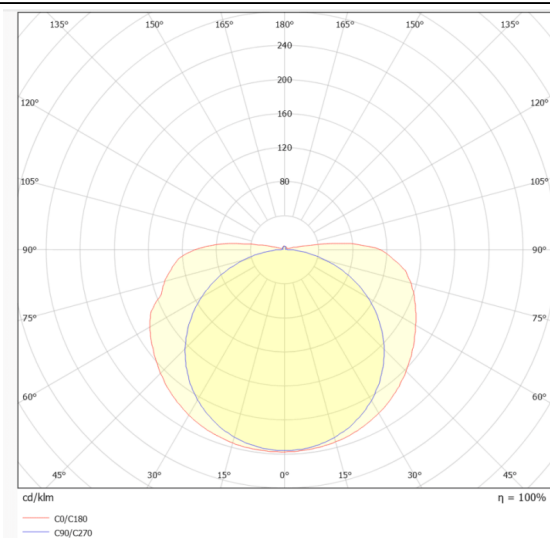

COB HF STRIPS IP20

Lavov LED strip from the family COB HF STRIPS IP20 with a power of 15W/m and a beam angle of 120°. Dimensions PCB 10mm x 5m trimmable 100mm, 480 LED/m With a total lumen output of 1701lm/m and a luminous efficacy of 113.4lm/W. CCT 3000. CRI>90. IP68.

Dimensions

Product dimensions (mm) PCB 10mm x 5m trimmable 100mm, 480 LED/m

Scheme

Photometry

Item code	86.LS35.2300.90
Product type	Indoor
Category	LED Strips
Family	COB HF STRIPS
Subfamily	COB HF STRIPS IP20
Pictograms	<div style="display: flex; gap: 10px;"> <div style="border: 1px solid gray; padding: 2px;">CRI 90</div> <div style="border: 1px solid gray; padding: 2px;">Driver EXCL.</div> <div style="border: 1px solid gray; padding: 2px;">50000h L70B10</div> </div>

Product	
Real power (W)	15
Real luminous flux (Lm)	1701
Luminous efficiency (Lm/W)	113.4
Beam angle (°)	120
Life time (h)	50000h L70B10
IP	68
Control gear included	not
Type of LED	2835 SMD
Colour temperature (K)	3000
Colour consistency (SDCM)	SDCM3
CRI	90