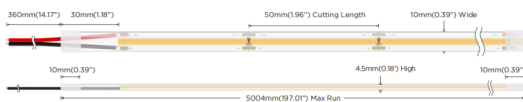

COB HF STRIPS IP20

Lavov LED strip from the family COB HF STRIPS IP20 with a power of 15W/m and a beam angle of 120°. Dimensions PCB 10mm x 5m trimmable 100mm, 480 LED/m With a total lumen output of 1701lm/m and a luminous efficacy of 113.4lm/W. CCT 3000. CRI>90. IP68.

Dimensions

Product dimensions (mm) PCB 10mm x 5m trimmable 100mm, 480 LED/m

Scheme

Photometry

Item code	86.LS35.2300.90
Product type	Indoor
Category	LED Strips
Family	COB HF STRIPS
Subfamily	COB HF STRIPS IP20
Pictograms	<div style="display: flex; gap: 10px;"> <div style="border: 1px solid gray; padding: 2px;">CRI 90</div> <div style="border: 1px solid gray; padding: 2px;">Driver EXCL.</div> <div style="border: 1px solid gray; padding: 2px;">50000h L70B10</div> </div>

Product	
Real power (W)	15
Real luminous flux (Lm)	1701
Luminous efficiency (Lm/W)	113.4
Beam angle (&ordm;)	120
Life time (h)	50000h L70B10
IP	68
Control gear included	not
Type of LED	2835 SMD
Colour temperature (K)	3000
Colour consistency (SDCM)	SDCM<3
CRI	90