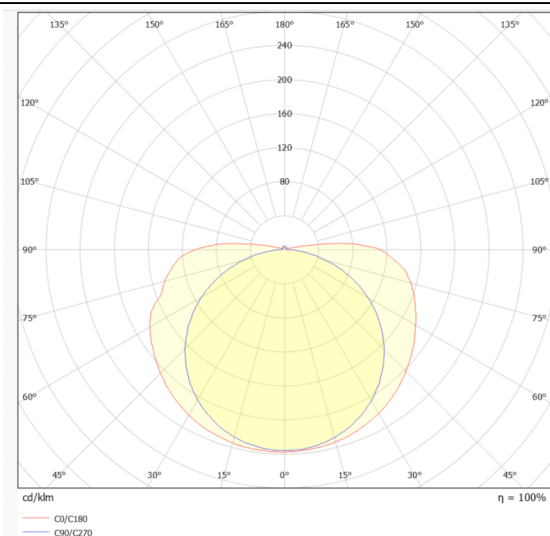

Photometry

Item code	86.LS35.2400.90
Product type	Indoor
Category	LED Strips
Family	COB HF STRIPS
Subfamily	COB HF STRIPS IP20
Pictograms	CRI 90 Driver EXCL. 50000h L70B10

Product	
Real power (W)	15
Real luminous flux (Lm)	1822.5
Luminous efficiency (Lm/W)	121.5
Beam angle (°)	120
Life time (h)	50000h L70B10
IP	68
Control gear included	not
Type of LED	2835 SMD
Colour temperature (K)	4000
Colour consistency (SDCM)	SDCM3
CRI	90