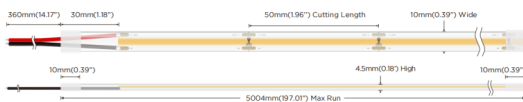

COB HF STRIPS IP20

Lavov LED strip from the family COB HF STRIPS IP20 with a power of 15W/m and a beam angle of 120°. Dimensions PCB 10mm x 5m trimmable 100mm, 480 LED/m With a total lumen output of 1822.5lm/m and a luminous efficacy of 121.5lm/W. CCT 4000. CRI>90. IP68.

Dimensions

Product dimensions (mm) PCB 10mm x 5m trimmable 100mm, 480 LED/m

Scheme

Photometry

Item code	86.LS35.2400.90
Product type	Indoor
Category	LED Strips
Family	COB HF STRIPS
Subfamily	COB HF STRIPS IP20
Pictograms	<div style="display: flex; gap: 10px;"> <div style="border: 1px solid black; padding: 2px;">CRI 90</div> <div style="border: 1px solid black; padding: 2px;">Driver EXCL.</div> <div style="border: 1px solid black; padding: 2px;">50000h L70B10</div> </div>

Product	
Real power (W)	15
Real luminous flux (Lm)	1822.5
Luminous efficiency (Lm/W)	121.5
Beam angle (&ordm;)	120
Life time (h)	50000h L70B10
IP	68
Control gear included	not
Type of LED	2835 SMD
Colour temperature (K)	4000
Colour consistency (SDCM)	SDCM<3
CRI	90