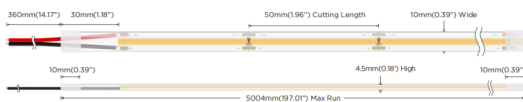

COB HF STRIPS IP20

Lavov LED strip from the family COB HF STRIPS IP20 with a power of 15W/m and a beam angle of 120°. Dimensions PCB 10mm x 5m trimmable 100mm, 480 LED/m With a total lumen output of 1822.5lm/m and a luminous efficacy of 121.5lm/W. CCT 6000. CRI>90. IP68.

Dimensions

Product dimensions (mm) PCB 10mm x 5m trimmable 100mm, 480 LED/m

Scheme

Photometry

Item code	86.LS35.2600.90
Product type	Indoor
Category	LED Strips
Family	COB HF STRIPS
Subfamily	COB HF STRIPS IP20
Pictograms	<div style="display: flex; gap: 10px;"> <div style="border: 1px solid gray; padding: 2px;">CRI 90</div> <div style="border: 1px solid gray; padding: 2px;">Driver EXCL.</div> <div style="border: 1px solid gray; padding: 2px;">50000h L70B10</div> </div>

Product	
Real power (W)	15
Real luminous flux (Lm)	1822.5
Luminous efficiency (Lm/W)	121.5
Beam angle (°)	120
Life time (h)	50000h L70B10
IP	68
Control gear included	not
Type of LED	2835 SMD
Colour temperature (K)	6000
Colour consistency (SDCM)	SDCM3
CRI	90