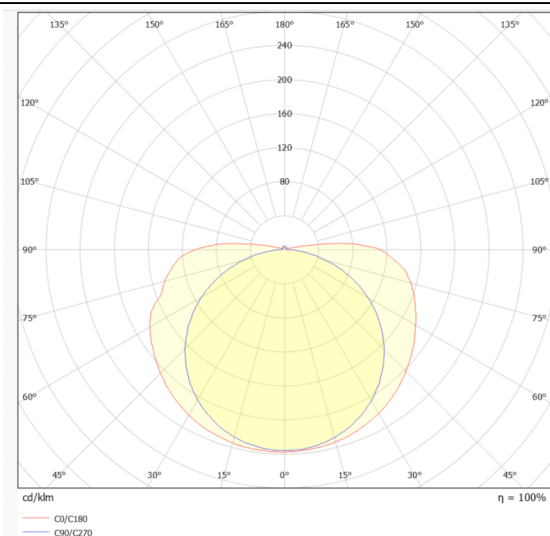

COB HF STRIPS IP20

Lavov LED strip from the family COB HF STRIPS IP20 with a power of 15W/m and a beam angle of 120°. Dimensions PCB 10mm x 5m trimmable 100mm, 480 LED/m With a total lumen output of 1822.5lm/m and a luminous efficacy of 121.5lm/W. CCT 6000. CRI>90. IP68.

Dimensions

Product dimensions (mm) PCB 10mm x 5m trimmable 100mm, 480 LED/m

Scheme

Photometry

Item code	86.LS35.2600.90
Product type	Indoor
Category	LED Strips
Family	COB HF STRIPS
Subfamily	COB HF STRIPS IP20
Pictograms	<div style="display: flex; gap: 10px;"> <div style="border: 1px solid gray; padding: 2px;">CRI 90</div> <div style="border: 1px solid gray; padding: 2px;">Driver EXCL.</div> <div style="border: 1px solid gray; padding: 2px;">50000h L70B10</div> </div>

Product	
Real power (W)	15
Real luminous flux (Lm)	1822.5
Luminous efficiency (Lm/W)	121.5
Beam angle (&ordm;)	120
Life time (h)	50000h L70B10
IP	68
Control gear included	not
Type of LED	2835 SMD
Colour temperature (K)	6000
Colour consistency (SDCM)	SDCM<3
CRI	90