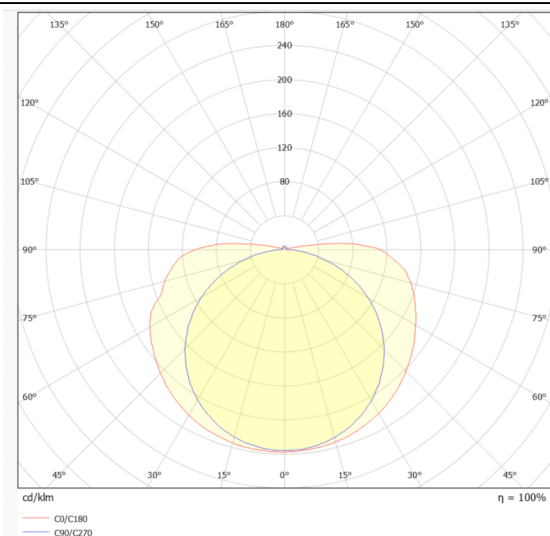

COB HF STRIPS IP20

Lavov LED strip from the family COB HF STRIPS IP20 with a power of 15W/m and a beam angle of 120°. Dimensions PCB 10mm x 5m trimmable 100mm, 480 LED/m With a total lumen output of 1822.5lm/m and a luminous efficacy of 121.5lm/W. CCT 6000. CRI>90. IP68.

Dimensions

Product dimensions (mm) PCB 10mm x 5m trimmable 100mm, 480 LED/m

Scheme

Photometry

Item code	86.LS35.2600.90
Product type	Indoor
Category	LED Strips
Family	COB HF STRIPS
Subfamily	COB HF STRIPS IP20
Pictograms	<div style="display: flex; gap: 10px;"> <div style="border: 1px solid gray; padding: 2px;">CRI 90</div> <div style="border: 1px solid gray; padding: 2px;">Driver EXCL.</div> <div style="border: 1px solid gray; padding: 2px;">50000h L70B10</div> </div>

Product	
Real power (W)	15
Real luminous flux (Lm)	1822.5
Luminous efficiency (Lm/W)	121.5
Beam angle (°)	120
Life time (h)	50000h L70B10
IP	68
Control gear included	not
Type of LED	2835 SMD
Colour temperature (K)	6000
Colour consistency (SDCM)	SDCM3
CRI	90