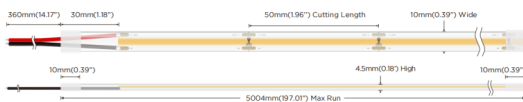

COB HF STRIPS IP20

Lavov LED strip from the family COB HF STRIPS IP20 with a power of 15W/m and a beam angle of 120°. Dimensions PCB 10mm x 5m trimmable 100mm, 480 LED/m With a total lumen output of 1822.5lm/m and a luminous efficacy of 121.5lm/W. CCT 6000. CRI>90. IP68.

Dimensions

Product dimensions (mm) PCB 10mm x 5m trimmable 100mm, 480 LED/m

Scheme

Photometry

Item code	86.LS35.2600.90
Product type	Indoor
Category	LED Strips
Family	COB HF STRIPS
Subfamily	COB HF STRIPS IP20
Pictograms	<div style="display: flex; gap: 10px;"> <div style="border: 1px solid gray; padding: 2px;">CRI 90</div> <div style="border: 1px solid gray; padding: 2px;">Driver EXCL.</div> <div style="border: 1px solid gray; padding: 2px;">50000h L70B10</div> </div>

Product	
Real power (W)	15
Real luminous flux (Lm)	1822.5
Luminous efficiency (Lm/W)	121.5
Beam angle (&ordm;)	120
Life time (h)	50000h L70B10
IP	68
Control gear included	not
Type of LED	2835 SMD
Colour temperature (K)	6000
Colour consistency (SDCM)	SDCM<3
CRI	90