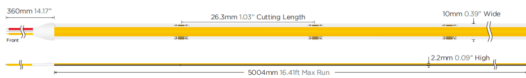

### COB CCT STRIP IP65

Lavov LED strip from the family COB CCT STRIP IP65 with a power of 14W/m and a beam angle of 120°. Dimensions PCB 10mm x 5m trimmable 26,3mm, 608 LED/m With a total lumen output of 1400lm/m and a luminous efficacy of 100lm/W. CCT Tunable 2700/6500. CRI>90. IP68.

<b>Item code</b>	<b>86.LS37.1000.90</b>
<b>Product type</b>	<b>Indoor</b>
<b>Category</b>	<b>LED Strips</b>
<b>Family</b>	<b>COB CCT STRIP</b>
<b>Subfamily</b>	<b>COB CCT STRIP IP65</b>
<b>Pictograms</b>	<div style="display: flex; gap: 10px;"> <div style="border: 1px solid gray; border-radius: 5px; padding: 2px 5px;">CRI 90</div> <div style="border: 1px solid gray; border-radius: 5px; padding: 2px 5px;">Driver EXCL.</div> <div style="border: 1px solid gray; border-radius: 5px; padding: 2px 5px;">50000h L70B10</div> </div>

### Dimensions

<b>Product dimensions (mm)</b>	<b>PCB 10mm x 5m trimmable 26,3mm, 608 LED/m</b>
--------------------------------	--

### Scheme

<b>Product</b>	
<b>Real power (W)</b>	<b>14</b>
<b>Real luminous flux (Lm)</b>	<b>1400</b>
<b>Luminous efficiency (Lm/W)</b>	<b>100</b>
<b>Beam angle (°)</b>	<b>120</b>
<b>Life time (h)</b>	<b>50000h L70B10</b>
<b>IP</b>	<b>68</b>
<b>Control gear included</b>	<b>not</b>
<b>Type of LED</b>	<b>2835 SMD</b>
<b>Colour temperature (K)</b>	<b>Tunable 2700/6500</b>
<b>Colour consistency (SDCM)</b>	<b>SDCM3</b>
<b>CRI</b>	<b>90</b>