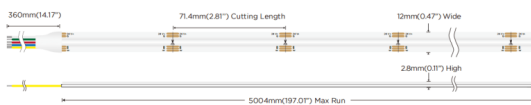

COB RGBW strips IP20

Lavov LED strip from the family COB RGBW strips IP20 with a power of 19W/m and a beam angle of 120° Dimensions PCB 10mm x 5m trimmable 71,42mm, 784 LED/m With a total lumen output of R: 160, G: 415, B:80, W:485lm/m. IP20.

Item code	86.LS39.2400.90
Product type	Indoor
Category	LED Strips
Family	COB RGBW strips
Subfamily	COB RGBW strips IP20
Pictograms	<div style="display: flex; gap: 10px;"> <div style="border: 1px solid black; padding: 2px;">CRI 90</div> <div style="border: 1px solid black; padding: 2px;">Driver EXCL.</div> <div style="border: 1px solid black; padding: 2px;">50000h L70B10</div> </div>

Dimensions

Product dimensions (mm) PCB 10mm x 5m trimmable
71,42mm, 784 LED/m

Scheme

Product

Real power (W)	19
Real luminous flux (Lm)	R: 160, G: 415, B:80, W:485
Beam angle (º)	120
Life time (h)	50000h L70B10
IP	20
Control gear included	not
Type of LED	2835 SMD