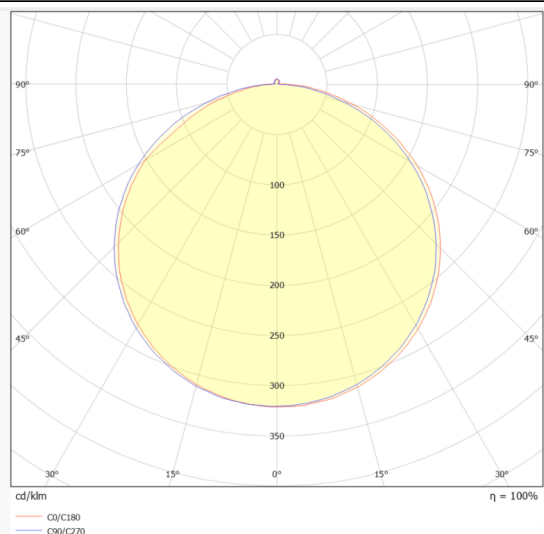

COB RGBW strips IP20

Lavov LED strip from the family COB RGBW strips IP20 with a power of 19W/m and a beam angle of 120°. Dimensions PCB 10mm x 5m trimmable 71,42mm, 784 LED/m With a total lumen output of R: 160, G: 415, B:80, W:485lm/m. IP20.

Item code	86.LS39.2400.90
Product type	Indoor
Category	LED Strips
Family	COB RGBW strips
Subfamily	COB RGBW strips IP20
Pictograms	<div style="display: flex; gap: 10px;"> <div style="border: 1px solid black; padding: 2px;">CRI 90</div> <div style="border: 1px solid black; padding: 2px;">Driver EXCL.</div> <div style="border: 1px solid black; padding: 2px;">50000h L70B10</div> </div>

Dimensions

Product dimensions (mm) PCB 10mm x 5m trimmable
71,42mm, 784 LED/m

Scheme

Photometry

Product	
Real power (W)	19
Real luminous flux (Lm)	R: 160, G: 415, B:80, W:485
Beam angle (º)	120
Life time (h)	50000h L70B10
IP	20
Control gear included	not
Type of LED	2835 SMD