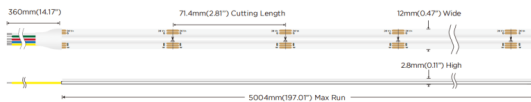

COB RGBW strips IP20

Lavov LED strip from the family COB RGBW strips IP20 with a power of 19W/m and a beam angle of 120°. Dimensions PCB 10mm x 5m trimmable 71,42mm, 784 LED/m With a total lumen output of R: 160, G: 415, B:80, W:485lm/m. IP20.

Item code	86.LS39.2400.90
Product type	Indoor
Category	LED Strips
Family	COB RGBW strips
Subfamily	COB RGBW strips IP20
Pictograms	<div style="display: flex; gap: 10px;"> <div style="border: 1px solid black; padding: 2px;">CRI 90</div> <div style="border: 1px solid black; padding: 2px;">Driver EXCL.</div> <div style="border: 1px solid black; padding: 2px;">50000h L70B10</div> </div>

Dimensions

Product dimensions (mm) PCB 10mm x 5m trimmable
71,42mm, 784 LED/m

Scheme

Photometry

Product	
Real power (W)	19
Real luminous flux (Lm)	R: 160, G: 415, B:80, W:485
Beam angle (º)	120
Life time (h)	50000h L70B10
IP	20
Control gear included	not
Type of LED	2835 SMD