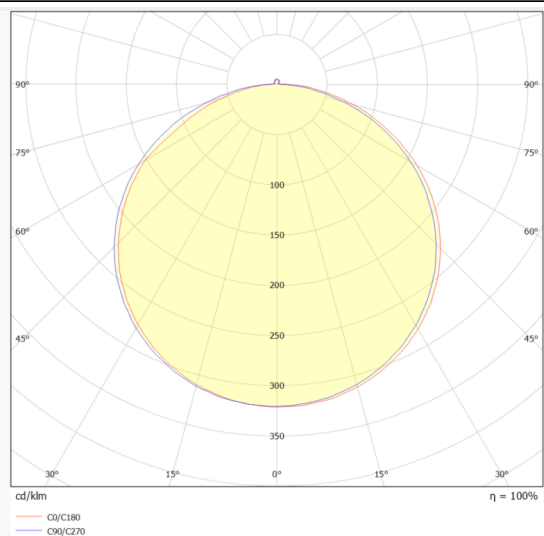

### COB RGBW strips IP65

Lavov LED strip from the family COB RGBW strips IP65 with a power of 19W/m and a beam angle of 120°. Dimensions PCB 10mm x 5m trimmable 100mm, 480 LED/m With a total lumen output of R: 160, G: 415, B:80, W:485lm/m. IP65.

### Dimensions

**Product dimensions (mm)** PCB 10mm x 5m trimmable 100mm, 480 LED/m

### Product

Real power (W)	19
Real luminous flux (Lm)	R: 160, G: 415, B:80, W:485
Beam angle (&ordm;)	120
Life time (h)	50000h L70B10
IP	65
Control gear included	not
Type of LED	2835 SMD