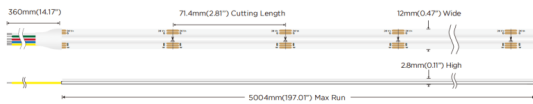

COB RGBW strips IP65

Lavov LED strip from the family COB RGBW strips IP65 with a power of 19W/m and a beam angle of 120°. Dimensions PCB 10mm x 5m trimmable 100mm, 480 LED/m With a total lumen output of R: 160, G: 415, B:80, W:485lm/m. IP65.

Item code	86.LS40.2400.90
Product type	Indoor
Category	LED Strips
Family	COB RGBW strips
Subfamily	COB RGBW strips IP65
Pictograms	CRI 90 Driver EXCL. 50000h L70B10

Dimensions

Product dimensions (mm) PCB 10mm x 5m trimmable 100mm, 480 LED/m

Scheme

Photometry

Product

Real power (W)	19
Real luminous flux (Lm)	R: 160, G: 415, B:80, W:485
Beam angle (&ordm;)	120
Life time (h)	50000h L70B10
IP	65
Control gear included	not
Type of LED	2835 SMD