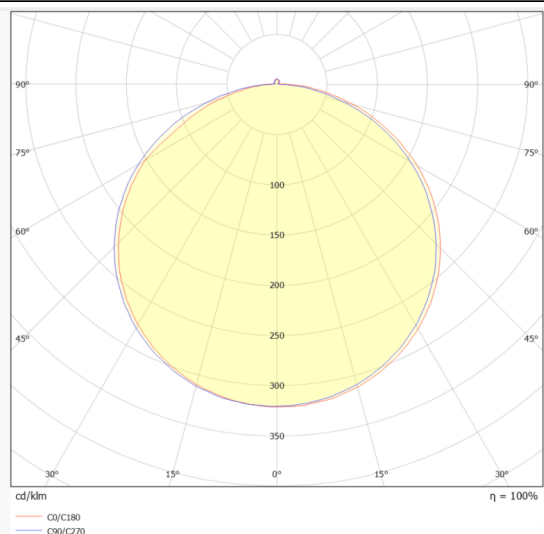

### COB RGBW strips IP68

Lavov LED strip from the family COB RGBW strips IP68 with a power of 19W/m and a beam angle of 120°. Dimensions PCB 10mm x 5m trimmable 100mm, 480 LED/m With a total lumen output of R: 160, G: 415, B:80, W:485lm/m. IP68.

Item code	86.LS41.2400.90
Product type	Indoor
Category	LED Strips
Family	COB RGBW strips
Subfamily	COB RGBW strips IP68
Pictograms	<div style="display: flex; gap: 5px;"> <div style="border: 1px solid black; padding: 2px;">CRI 90</div> <div style="border: 1px solid black; padding: 2px;">Driver EXCL.</div> <div style="border: 1px solid black; padding: 2px;">50000h L70B10</div> </div>

### Dimensions

**Product dimensions (mm)** PCB 10mm x 5m trimmable 100mm, 480 LED/m

### Product

Real power (W)	19
Real luminous flux (Lm)	R: 160, G: 415, B:80, W:485
Beam angle (&ordm;)	120
Life time (h)	50000h L70B10
IP	68
Control gear included	not
Type of LED	2835 SMD