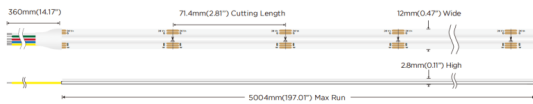

COB RGBW strips IP68

Lavov LED strip from the family COB RGBW strips IP68 with a power of 19W/m and a beam angle of 120°. Dimensions PCB 10mm x 5m trimmable 100mm, 480 LED/m With a total lumen output of R: 160, G: 415, B:80, W:485lm/m. IP68.

Item code	86.LS41.2400.90
Product type	Indoor
Category	LED Strips
Family	COB RGBW strips
Subfamily	COB RGBW strips IP68
Pictograms	CRI 90 Driver EXCL. 50000h L70B10

Dimensions

Product dimensions (mm) PCB 10mm x 5m trimmable 100mm, 480 LED/m

Scheme

Photometry

Product

Real power (W)	19
Real luminous flux (Lm)	R: 160, G: 415, B:80, W:485
Beam angle (&ordm;)	120
Life time (h)	50000h L70B10
IP	68
Control gear included	not
Type of LED	2835 SMD