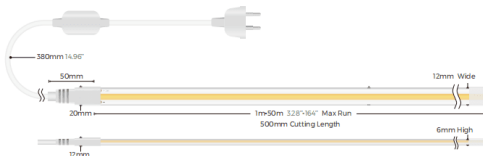

COB STRIPS IP65, 220V

Lavov LED strip from the family COB STRIPS IP65, 220V with a power of 8W/m and a beam angle of 120°. Dimensions PCB 8mm x 50m trimmable 500mm, 288 LED/m With a total lumen output of 525lm/m and a luminous efficacy of 65lm/W. CCT 2700. CRI>90.

Item code	86.LS42.1200.90
Product type	Indoor
Category	LED Strips
Family	COB strips
Subfamily	COB STRIPS IP65, 220V
Pictograms	<div style="display: flex; gap: 5px;"> <div style="border: 1px solid gray; border-radius: 5px; padding: 2px;">CRI 90</div> <div style="border: 1px solid gray; border-radius: 5px; padding: 2px;">50000h L70B10</div> </div>

Dimensions

Product dimensions (mm)	PCB 8mm x 50m trimmable 500mm, 288 LED/m
-------------------------	--

Scheme

Photometry

Product

Real power (W)	8
Real luminous flux (Lm)	525
Luminous efficiency (Lm/W)	65
Beam angle (°)	120
Life time (h)	50000h L70B10
IP	65
Control gear included	not
Type of LED	2835 SMD
Colour temperature (K)	2700
Colour consistency (SDCM)	SDCM3
CRI	90