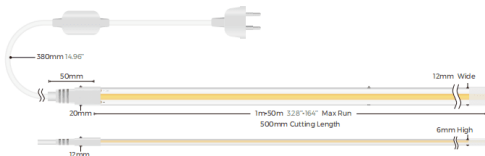

COB STRIPS IP65, 220V

Lavov LED strip from the family COB STRIPS IP65, 220V with a power of 8W/m and a beam angle of 120°. Dimensions PCB 8mm x 50m trimmable 500mm, 288 LED/m With a total lumen output of 525lm/m and a luminous efficacy of 65lm/W. CCT 2700. CRI>90.

Item code	86.LS42.1200.90
Product type	Indoor
Category	LED Strips
Family	COB strips
Subfamily	COB STRIPS IP65, 220V
Pictograms	<div style="display: flex; gap: 5px;"> <div style="border: 1px solid gray; border-radius: 5px; padding: 2px;">CRI 90</div> <div style="border: 1px solid gray; border-radius: 5px; padding: 2px;">50000h L70B10</div> </div>

Dimensions

Product dimensions (mm)	PCB 8mm x 50m trimmable 500mm, 288 LED/m
-------------------------	--

Scheme

Photometry

Product

Real power (W)	8
Real luminous flux (Lm)	525
Luminous efficiency (Lm/W)	65
Beam angle (º)	120
Life time (h)	50000h L70B10
IP	65
Control gear included	not
Type of LED	2835 SMD
Colour temperature (K)	2700
Colour consistency (SDCM)	SDCM<3
CRI	90