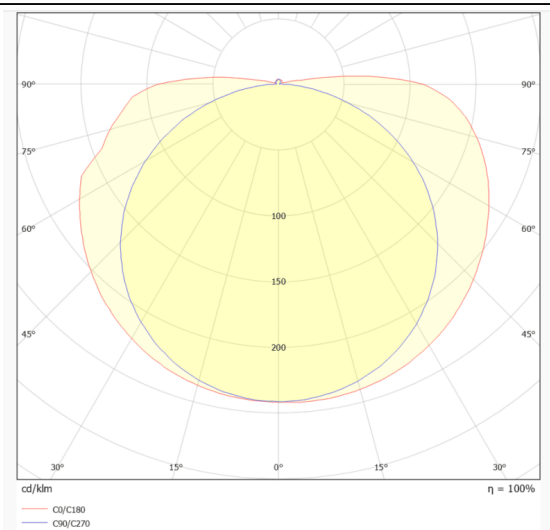

COB STRIPS IP65, 220V

Lavov LED strip from the family COB STRIPS IP65, 220V with a power of 8W/m and a beam angle of 120°. Dimensions PCB 8mm x 50m trimmable 500mm, 288 LED/m With a total lumen output of 525lm/m and a luminous efficacy of 65lm/W. CCT 2700. CRI>90.

Dimensions

Product dimensions (mm)	PCB 8mm x 50m trimmable 500mm, 288 LED/m
-------------------------	--

Scheme

Photometry

Product

Real power (W)	8
Real luminous flux (Lm)	525
Luminous efficiency (Lm/W)	65
Beam angle (º)	120
Life time (h)	50000h L70B10
IP	65
Control gear included	not
Type of LED	2835 SMD
Colour temperature (K)	2700
Colour consistency (SDCM)	SDCM<3
CRI	90