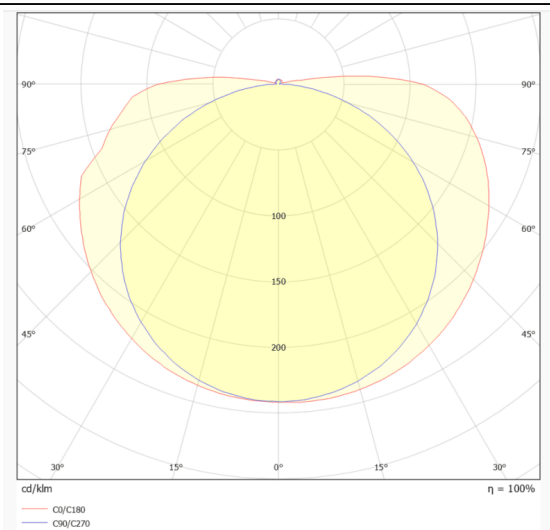

COB STRIPS IP65, 220V

Lavov LED strip from the family COB STRIPS IP65, 220V with a power of 8W/m and a beam angle of 120°. Dimensions PCB 8mm x 50m trimmable 500mm, 288 LED/m With a total lumen output of 525lm/m and a luminous efficacy of 65lm/W. CCT 2700. CRI>90.

Dimensions

Product dimensions (mm)	PCB 8mm x 50m trimmable 500mm, 288 LED/m
-------------------------	--

Scheme

Photometry

Product

Real power (W)	8
Real luminous flux (Lm)	525
Luminous efficiency (Lm/W)	65
Beam angle (°)	120
Life time (h)	50000h L70B10
IP	65
Control gear included	not
Type of LED	2835 SMD
Colour temperature (K)	2700
Colour consistency (SDCM)	SDCM3
CRI	90