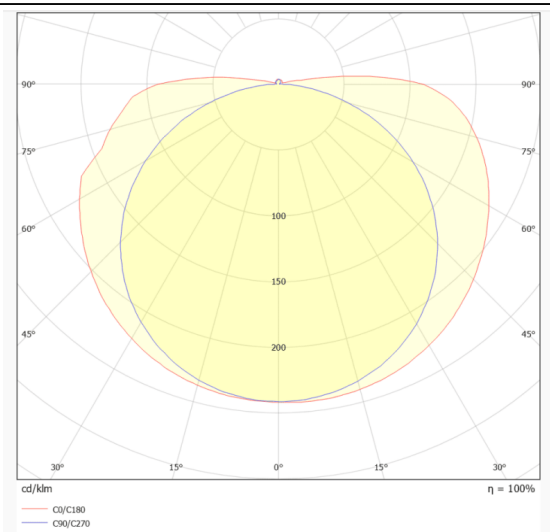

COB STRIPS IP65, 220V

Lavov LED strip from the family COB STRIPS IP65, 220V with a power of 8W/m and a beam angle of 120° Dimensions PCB 8mm x 50m trimmable 500mm, 288 LED/m With a total lumen output of 560lm/m and a luminous efficacy of 70lm/W. CCT 3000. CRI>90.

Dimensions

Product dimensions (mm) PCB 8mm x 50m trimmable 500mm, 288 LED/m

Scheme

Photometry

Item code	86.LS42.1300.90
Product type	Indoor
Category	LED Strips
Family	COB strips
Subfamily	COB STRIPS IP65, 220V
Pictograms	<div style="display: flex; gap: 10px;"> <div style="border: 1px solid gray; border-radius: 50%; padding: 2px 5px;">CRI 90</div> <div style="border: 1px solid gray; border-radius: 50%; padding: 2px 5px;">50000h L70B10</div> </div>

Product

Real power (W)	8
Real luminous flux (Lm)	560
Luminous efficiency (Lm/W)	70
Beam angle (&ordm;)	120
Life time (h)	50000h L70B11
IP	65
Control gear included	not
Type of LED	2835 SMD
Colour temperature (K)	3000
Colour consistency (SDCM)	SDCM<3
CRI	90