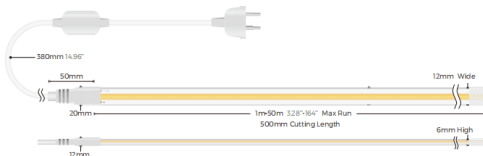

COB STRIPS IP65, 220V

Lavov LED strip from the family COB STRIPS IP65, 220V with a power of 8W/m and a beam angle of 120°. Dimensions PCB 8mm x 50m trimmable 500mm, 288 LED/m With a total lumen output of 560lm/m and a luminous efficacy of 70lm/W. CCT 3000. CRI>90.

Dimensions

Product dimensions (mm) PCB 8mm x 50m trimmable 500mm, 288 LED/m

Scheme

Photometry

Item code	86.LS42.1300.90
Product type	Indoor
Category	LED Strips
Family	COB strips
Subfamily	COB STRIPS IP65, 220V
Pictograms	<div style="display: flex; gap: 5px;"> <div style="border: 1px solid gray; border-radius: 50%; padding: 2px 5px;">CRI 90</div> <div style="border: 1px solid gray; border-radius: 50%; padding: 2px 5px;">50000h L70B10</div> </div>

Product

Real power (W)	8
Real luminous flux (Lm)	560
Luminous efficiency (Lm/W)	70
Beam angle (°)	120
Life time (h)	50000h L70B11
IP	65
Control gear included	not
Type of LED	2835 SMD
Colour temperature (K)	3000
Colour consistency (SDCM)	SDCM3
CRI	90