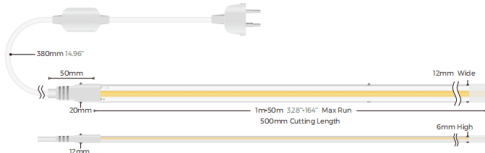

COB STRIPS IP65, 220V

Lavov LED strip from the family COB STRIPS IP65, 220V with a power of 8W/m and a beam angle of 120° Dimensions PCB 8mm x 50m trimmable 500mm, 288 LED/m With a total lumen output of 560lm/m and a luminous efficacy of 70lm/W. CCT 3000. CRI>90.

Dimensions

Product dimensions (mm) PCB 8mm x 50m trimmable 500mm, 288 LED/m

Scheme

Photometry

Item code	86.LS42.1300.90
Product type	Indoor
Category	LED Strips
Family	COB strips
Subfamily	COB STRIPS IP65, 220V
Pictograms	<div style="display: flex; gap: 10px;"> <div style="border: 1px solid gray; border-radius: 50%; padding: 2px 5px;">CRI 90</div> <div style="border: 1px solid gray; border-radius: 50%; padding: 2px 5px;">50000h L70B10</div> </div>

Product

Real power (W)	8
Real luminous flux (Lm)	560
Luminous efficiency (Lm/W)	70
Beam angle (&ordm;)	120
Life time (h)	50000h L70B11
IP	65
Control gear included	not
Type of LED	2835 SMD
Colour temperature (K)	3000
Colour consistency (SDCM)	SDCM<3
CRI	90