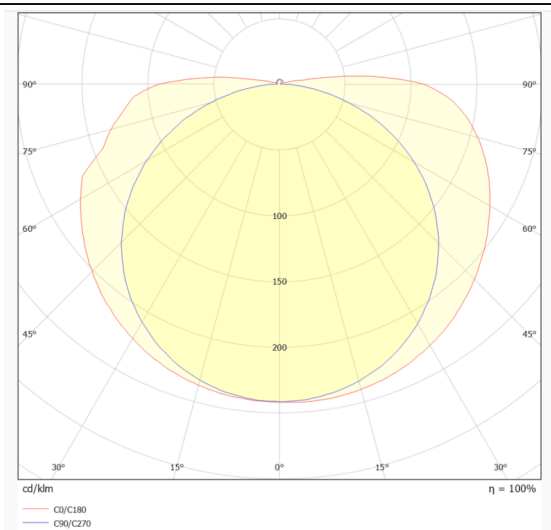

COB STRIPS IP65, 220V

Lavov LED strip from the family COB STRIPS IP65, 220V with a power of 8W/m and a beam angle of 120°. Dimensions PCB 8mm x 50m trimmable 500mm, 288 LED/m With a total lumen output of 560lm/m and a luminous efficacy of 70lm/W. CCT 3000. CRI>90.

Dimensions

Product dimensions (mm) PCB 8mm x 50m trimmable 500mm, 288 LED/m

Scheme

Photometry

Item code	86.LS42.1300.90
Product type	Indoor
Category	LED Strips
Family	COB strips
Subfamily	COB STRIPS IP65, 220V
Pictograms	<div style="display: flex; gap: 5px;"> <div style="border: 1px solid gray; border-radius: 50%; padding: 2px 5px;">CRI 90</div> <div style="border: 1px solid gray; border-radius: 50%; padding: 2px 5px;">50000h L70B10</div> </div>

Product

Real power (W)	8
Real luminous flux (Lm)	560
Luminous efficiency (Lm/W)	70
Beam angle (°)	120
Life time (h)	50000h L70B11
IP	65
Control gear included	not
Type of LED	2835 SMD
Colour temperature (K)	3000
Colour consistency (SDCM)	SDCM3
CRI	90