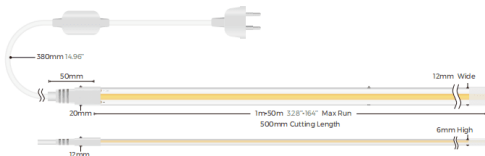

COB STRIPS IP65, 220V

Lavov LED strip from the family COB STRIPS IP65, 220V with a power of 8W/m and a beam angle of 120° Dimensions PCB 8mm x 50m trimmable 500mm, 288 LED/m With a total lumen output of 600lm/m and a luminous efficacy of 75lm/W. CCT 4000. CRI>90.

Item code	86.LS42.1400.90
Product type	Indoor
Category	LED Strips
Family	COB strips
Subfamily	COB STRIPS IP65, 220V
Pictograms	<div style="display: flex; gap: 5px;"> <div style="border: 1px solid gray; border-radius: 5px; padding: 2px;">CRI 90</div> <div style="border: 1px solid gray; border-radius: 5px; padding: 2px;">50000h L70B10</div> </div>

Dimensions

Product dimensions (mm)	PCB 8mm x 50m trimmable 500mm, 288 LED/m
-------------------------	--

Scheme

Photometry

Product

Real power (W)	8
Real luminous flux (Lm)	600
Luminous efficiency (Lm/W)	75
Beam angle (º)	120
Life time (h)	50000h L70B12
IP	65
Control gear included	not
Type of LED	2835 SMD
Colour temperature (K)	4000
Colour consistency (SDCM)	SDCM<3
CRI	90