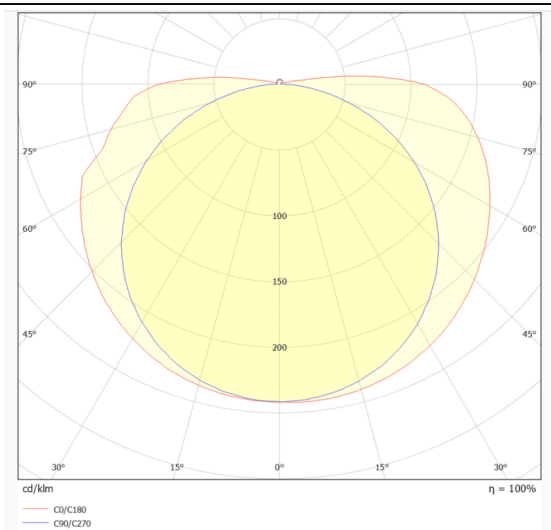

COB STRIPS IP65, 220V

Lavov LED strip from the family COB STRIPS IP65, 220V with a power of 8W/m and a beam angle of 120° Dimensions PCB 8mm x 50m trimmable 500mm, 288 LED/m With a total lumen output of 600lm/m and a luminous efficacy of 75lm/W. CCT 4000. CRI>90.

Item code	86.LS42.1400.90
Product type	Indoor
Category	LED Strips
Family	COB strips
Subfamily	COB STRIPS IP65, 220V
Pictograms	<div style="display: flex; gap: 5px;"> <div style="border: 1px solid gray; border-radius: 5px; padding: 2px;">CRI 90</div> <div style="border: 1px solid gray; border-radius: 5px; padding: 2px;">50000h L70B10</div> </div>

Dimensions

Product dimensions (mm)	PCB 8mm x 50m trimmable 500mm, 288 LED/m
-------------------------	--

Scheme

Photometry

Product

Real power (W)	8
Real luminous flux (Lm)	600
Luminous efficiency (Lm/W)	75
Beam angle (º)	120
Life time (h)	50000h L70B12
IP	65
Control gear included	not
Type of LED	2835 SMD
Colour temperature (K)	4000
Colour consistency (SDCM)	SDCM<3
CRI	90