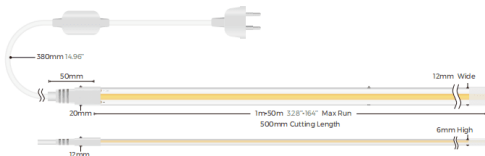

### COB STRIPS IP65, 220V

Lavov LED strip from the family COB STRIPS IP65, 220V with a power of 8W/m and a beam angle of 120°. Dimensions PCB 8mm x 50m trimmable 500mm, 288 LED/m With a total lumen output of 600lm/m and a luminous efficacy of 75lm/W. CCT 4000. CRI>90.

Item code	86.LS42.1400.90
Product type	Indoor
Category	LED Strips
Family	COB strips
Subfamily	COB STRIPS IP65, 220V
Pictograms	<div style="display: flex; gap: 5px;"> <div style="border: 1px solid gray; border-radius: 5px; padding: 2px;">CRI 90</div> <div style="border: 1px solid gray; border-radius: 5px; padding: 2px;">50000h L70B10</div> </div>

#### Dimensions

Product dimensions (mm)	PCB 8mm x 50m trimmable 500mm, 288 LED/m
-------------------------	--

#### Product

Real power (W)	8
Real luminous flux (Lm)	600
Luminous efficiency (Lm/W)	75
Beam angle (°)	120
Life time (h)	50000h L70B12
IP	65
Control gear included	not
Type of LED	2835 SMD
Colour temperature (K)	4000
Colour consistency (SDCM)	SDCM3
CRI	90