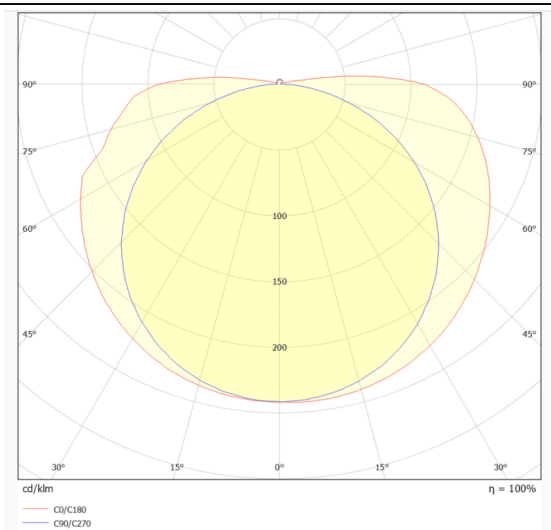

### COB STRIPS IP65, 220V

Lavov LED strip from the family COB STRIPS IP65, 220V with a power of 8W/m and a beam angle of 120°. Dimensions PCB 8mm x 50m trimmable 500mm, 288 LED/m With a total lumen output of 600lm/m and a luminous efficacy of 75lm/W. CCT 4000. CRI>90.

#### Dimensions

Product dimensions (mm)	PCB 8mm x 50m trimmable 500mm, 288 LED/m
-------------------------	--

#### Product

Real power (W)	8
Real luminous flux (Lm)	600
Luminous efficiency (Lm/W)	75
Beam angle (°)	120
Life time (h)	50000h L70B12
IP	65
Control gear included	not
Type of LED	2835 SMD
Colour temperature (K)	4000
Colour consistency (SDCM)	SDCM3
CRI	90