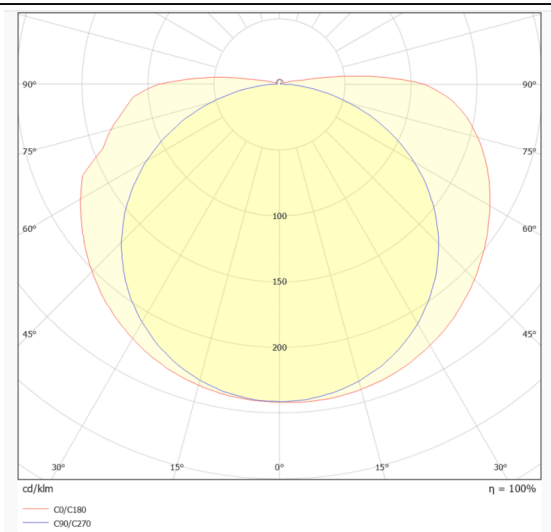

COB STRIPS IP65, 220V

Lavov LED strip from the family COB STRIPS IP65, 220V with a power of 8W/m and a beam angle of 120° Dimensions PCB 8mm x 50m trimmable 500mm, 288 LED/m With a total lumen output of 600lm/m and a luminous efficacy of 75lm/W. CCT 6500. CRI>90.

Dimensions

Product dimensions (mm)	PCB 8mm x 50m trimmable 500mm, 288 LED/m
-------------------------	--

Scheme

Photometry

Product

Real power (W)	8
Real luminous flux (Lm)	600
Luminous efficiency (Lm/W)	75
Beam angle (°)	120
Life time (h)	50000h L70B13
IP	65
Control gear included	not
Type of LED	2835 SMD
Colour temperature (K)	6500
Colour consistency (SDCM)	SDCM3
CRI	90