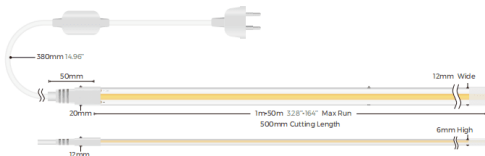

COB STRIPS IP65, 220V

Lavov LED strip from the family COB STRIPS IP65, 220V with a power of 8W/m and a beam angle of 120°. Dimensions PCB 8mm x 50m trimmable 500mm, 288 LED/m With a total lumen output of 600lm/m and a luminous efficacy of 75lm/W. CCT 6500. CRI>90.

Item code	86.LS42.1600.90
Product type	Indoor
Category	LED Strips
Family	COB strips
Subfamily	COB STRIPS IP65, 220V
Pictograms	<div style="display: flex; gap: 5px;"> <div style="border: 1px solid gray; border-radius: 50%; padding: 2px 5px; font-size: 8px;">CRI 90</div> <div style="border: 1px solid gray; border-radius: 50%; padding: 2px 5px; font-size: 8px;">50000h L70B10</div> </div>

Dimensions

Product dimensions (mm)	PCB 8mm x 50m trimmable 500mm, 288 LED/m
-------------------------	--

Scheme

Photometry

Product

Real power (W)	8
Real luminous flux (Lm)	600
Luminous efficiency (Lm/W)	75
Beam angle (º)	120
Life time (h)	50000h L70B13
IP	65
Control gear included	not
Type of LED	2835 SMD
Colour temperature (K)	6500
Colour consistency (SDCM)	SDCM<3
CRI	90