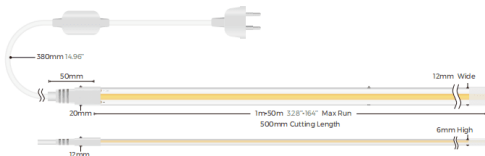

COB STRIPS IP65, 220V

Lavov LED strip from the family COB STRIPS IP65, 220V with a power of 8W/m and a beam angle of 120° Dimensions PCB 8mm x 50m trimmable 500mm, 288 LED/m With a total lumen output of 600lm/m and a luminous efficacy of 75lm/W. CCT 6500. CRI>90.

Item code	86.LS42.1600.90
Product type	Indoor
Category	LED Strips
Family	COB strips
Subfamily	COB STRIPS IP65, 220V
Pictograms	<div style="display: flex; gap: 5px;"> <div style="border: 1px solid gray; border-radius: 5px; padding: 2px;">CRI 90</div> <div style="border: 1px solid gray; border-radius: 5px; padding: 2px;">50000h L70B10</div> </div>

Dimensions

Product dimensions (mm)	PCB 8mm x 50m trimmable 500mm, 288 LED/m
-------------------------	--

Scheme

Photometry

Product

Real power (W)	8
Real luminous flux (Lm)	600
Luminous efficiency (Lm/W)	75
Beam angle (°)	120
Life time (h)	50000h L70B13
IP	65
Control gear included	not
Type of LED	2835 SMD
Colour temperature (K)	6500
Colour consistency (SDCM)	SDCM3
CRI	90