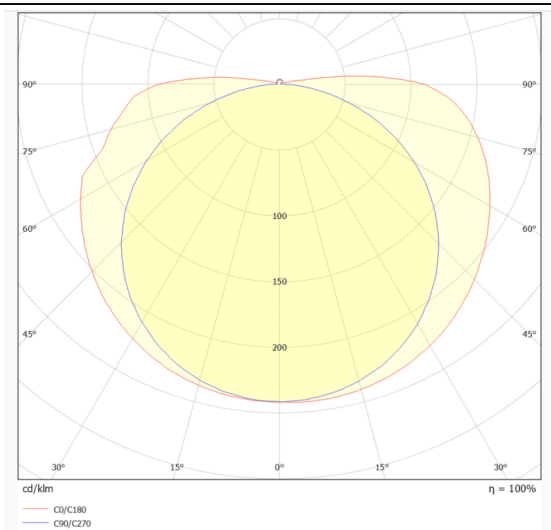

COB STRIPS IP65, 220V

Lavov LED strip from the family COB STRIPS IP65, 220V with a power of 8W/m and a beam angle of 120°. Dimensions PCB 8mm x 50m trimmable 500mm, 288 LED/m With a total lumen output of 600lm/m and a luminous efficacy of 75lm/W. CCT 6500. CRI>90.

Item code	86.LS42.1600.90
Product type	Indoor
Category	LED Strips
Family	COB strips
Subfamily	COB STRIPS IP65, 220V
Pictograms	<div style="display: flex; gap: 5px;"> <div style="border: 1px solid gray; border-radius: 50%; padding: 2px 5px; font-size: 8px;">CRI 90</div> <div style="border: 1px solid gray; border-radius: 50%; padding: 2px 5px; font-size: 8px;">50000h L70B10</div> </div>

Dimensions

Product dimensions (mm)	PCB 8mm x 50m trimmable 500mm, 288 LED/m
-------------------------	--

Scheme

Photometry

Product

Real power (W)	8
Real luminous flux (Lm)	600
Luminous efficiency (Lm/W)	75
Beam angle (º)	120
Life time (h)	50000h L70B13
IP	65
Control gear included	not
Type of LED	2835 SMD
Colour temperature (K)	6500
Colour consistency (SDCM)	SDCM<3
CRI	90