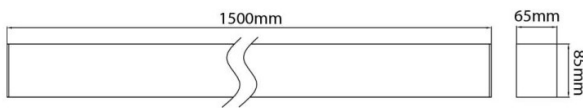

Connect D Smart

Lavov linear luminaire from the family Viewline Connect D with a power of 39W and a beam angle of 65 degrees. CCT 4000K and UGR16. With a real lumen output of 4000lm and a luminous efficiency of 102,56lm/w. Dimable driver Casambi ready. . Finished in white color.

Item code	86.LST4.2419.01
Product type	Indoor
Category	Linear Systems
Family	Viewline
Subfamily	Connect D Smart

Pictograms

Scheme

Product	
Real power (W)	39
Real luminous flux (Lm)	4680
Luminous efficiency (Lm/W)	120
Beam angle (°)	65
Colour	white
U. G. R	<16
Chip Brand	philip
Control gear included	yes
Control gear	Dimable Casambi ready
Light source	LED
Type of LED	SMD
Average life time (h)	50000h L80B10
Colour temperature (K)	4000
Colour consistency (SDCM)	<3SDCM
CRI	>80
IK	IK02