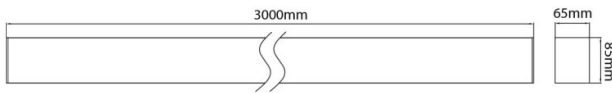

**Connect D Smart**

Lavov linear luminaire from the family Viewline Connect D with a power of 76W and a beam angle of 65 degrees. CCT 4000K and UGR16. With a real lumen output of 8000lm and a luminous efficiency of 102,26lm/w. Dimable driver Casambi ready. . Finished in white color.

<b>Product</b>	
<b>Real power (W)</b>	<b>76</b>
<b>Real luminous flux (Lm)</b>	<b>9120</b>
<b>Luminous efficiency (Lm/W)</b>	<b>120</b>
<b>Beam angle (°)</b>	<b>65</b>
<b>Colour</b>	<b>white</b>
<b>U. G. R</b>	<b>&lt;16</b>
<b>Chip Brand</b>	<b>philip</b>
<b>Control gear included</b>	<b>yes</b>
<b>Control gear</b>	<b>Dimable Casambi ready</b>
<b>Light source</b>	<b>LED</b>
<b>Type of LED</b>	<b>SMD</b>
<b>Average life time (h)</b>	<b>50000h L80B10</b>
<b>Colour temperature (K)</b>	<b>4000</b>
<b>Colour consistency (SDCM)</b>	<b>&lt;3SDCM</b>
<b>CRI</b>	<b>&gt;80</b>
<b>IK</b>	<b>IK02</b>