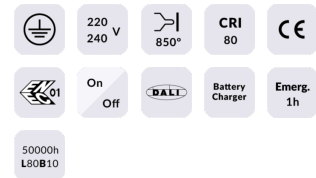

### MARKETLINE LUMINAIRES

Lavov Industrial fixture from the family MARKETLINE with a selectable power of 35, 40, 45, 50W and a Flat 120 degrees beam angle with a real lumen output of 5600, 6400, 7200, 8000lm and an efficiency of 160 lm/W made in ALUMINUM and finished in White colour.ON-OFF driver.

### Scheme

### Pictograms

<b>Product</b>	
<b>Real power (W)</b>	<b>35</b>
<b>Real luminous flux (Lm)</b>	<b>5600, 6400, 7200, 8000</b>
<b>Luminous efficiency (Lm/W)</b>	<b>160</b>
<b>Beam angle (°)</b>	<b>Flat 120</b>
<b>Life time (h)</b>	<b>50000h L80B10</b>
<b>IP</b>	<b>20</b>
<b>Colour</b>	<b>White</b>
<b>Control gear included</b>	<b>Yes</b>
<b>Control gear</b>	<b>ON-OFF</b>
<b>Light source</b>	<b>LED</b>
<b>Type of LED</b>	<b>SMD</b>
<b>Colour temperature (K)</b>	<b>4000</b>
<b>Colour consistency (SDCM)</b>	<b>SDCM3</b>
<b>CRI</b>	<b>80</b>