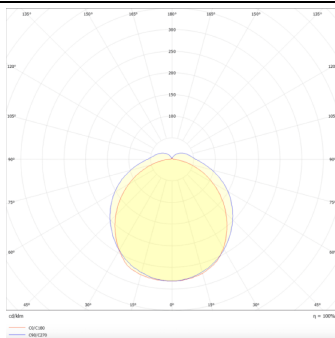

MARKETLINE LUMINAIRES

Lavov Industrial fixture from the family MARKETLINE with a selectable power of 35, 40, 45, 50W and a Flat 120 degrees beam angle with a real lumen output of 5600, 6400, 7200, 8000lm and an efficiency of 160 lm/W made in ALUMINUM and finished in White colour.ON-OFF driver.

Item code	86.ML01.1401.01
Product type	Indoor
Category	Industrial
Family	MARKETLINE
Subfamily	MARKETLINE LUMINAIRES

Pictograms

Scheme

Photometry

Product

Real power (W)	35
Real luminous flux (Lm)	5600, 6400, 7200, 8000
Luminous efficiency (Lm/W)	160
Beam angle (°)	Flat 120
Life time (h)	50000h L80B10
IP	20
Colour	White
Control gear included	Yes
Control gear	ON-OFF
Colour temperature (K)	4000
Colour consistency (SDCM)	SDCM<3
CRI	80