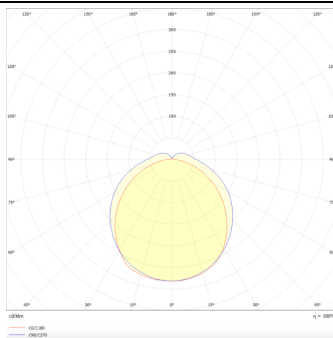

MARKETLINE LUMINAIRES

Lavov Industrial fixture from the family MARKETLINE with a selectable power of 35, 40, 45, 50W and a Flat 120 degrees beam angle with a real lumen output of 5600, 6400, 7200, 8000lm and an efficiency of 160 lm/W made in ALUMINUM and finished in White colour.ON-OFF driver.

Item code	86.ML01.1401.01
Product type	Indoor
Category	Industrial
Family	MARKETLINE
Subfamily	MARKETLINE LUMINAIRES

Pictograms

Scheme

Photometry

Product

Real power (W)	35
Real luminous flux (Lm)	5600, 6400, 7200, 8000
Luminous efficiency (Lm/W)	160
Beam angle (°)	Flat 120
Life time (h)	50000h L80B10
IP	20
Colour	White
Control gear included	Yes
Control gear	ON-OFF
Colour temperature (K)	4000
Colour consistency (SDCM)	SDCM<3
CRI	80