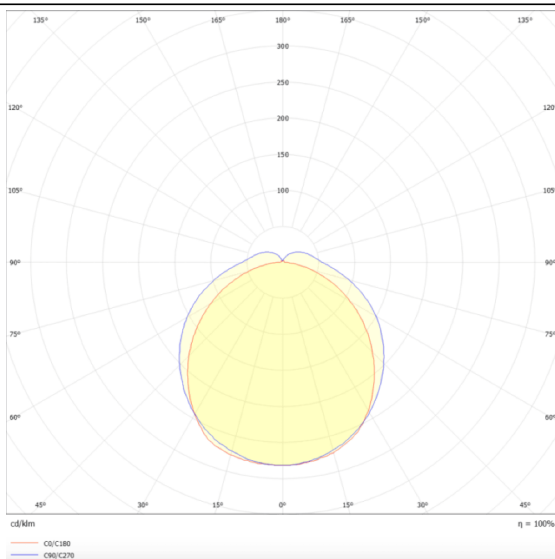

Photometry

Item code	86.ML01.1401.01
Product type	Indoor
Category	Industrial
Family	MARKETLINE
Subfamily	MARKETLINE LUMINAIRES