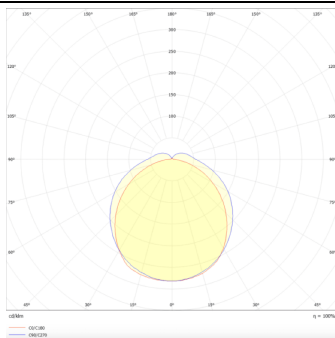

MARKETLINE LUMINAIRES

Lavov Industrial fixture from the family MARKETLINE with a selectable power of 35, 40, 45, 50W and a Flat 120 degrees beam angle with a real lumen output of 5600, 6400, 7200, 8000lm and an efficiency of 160 lm/W made in ALUMINUM and finished in Black colour.ON-OFF driver.

Item code	86.ML01.1401.02
Product type	Indoor
Category	Industrial
Family	MARKETLINE
Subfamily	MARKETLINE LUMINAIRES

Pictograms

Scheme

Photometry

Product

Real power (W)	35
Real luminous flux (Lm)	5600, 6400, 7200, 8000
Luminous efficiency (Lm/W)	160
Beam angle (°)	Flat 120
Life time (h)	50000h L80B10
IP	20
Colour	Black
Control gear included	Yes
Control gear	ON-OFF
Colour temperature (K)	4000
Colour consistency (SDCM)	SDCM<math>< 3</math>
CRI	80