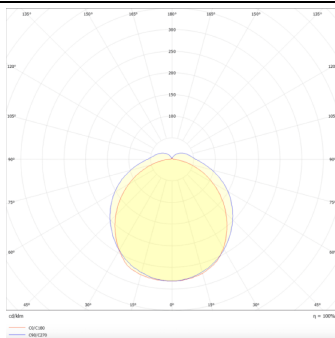

### MARKETLINE LUMINAIRES

Lavov Industrial fixture from the family MARKETLINE with a selectable power of 35, 40, 45, 50W and a Flat 120 degrees beam angle with a real lumen output of 5600, 6400, 7200, 8000lm and an efficiency of 160 lm/W made in ALUMINUM and finished in Black colour.ON-OFF driver.

### Product

<b>Real power (W)</b>	<b>35</b>
<b>Real luminous flux (Lm)</b>	<b>5600, 6400, 7200, 8000</b>
<b>Luminous efficiency (Lm/W)</b>	<b>160</b>
<b>Beam angle (°)</b>	<b>Flat 120</b>
<b>Life time (h)</b>	<b>50000h L80B10</b>
<b>IP</b>	<b>20</b>
<b>Colour</b>	<b>Black</b>
<b>Control gear included</b>	<b>Yes</b>
<b>Control gear</b>	<b>ON-OFF</b>
<b>Colour temperature (K)</b>	<b>4000</b>
<b>Colour consistency (SDCM)</b>	<b>SDCM&lt;3</b>
<b>CRI</b>	<b>80</b>