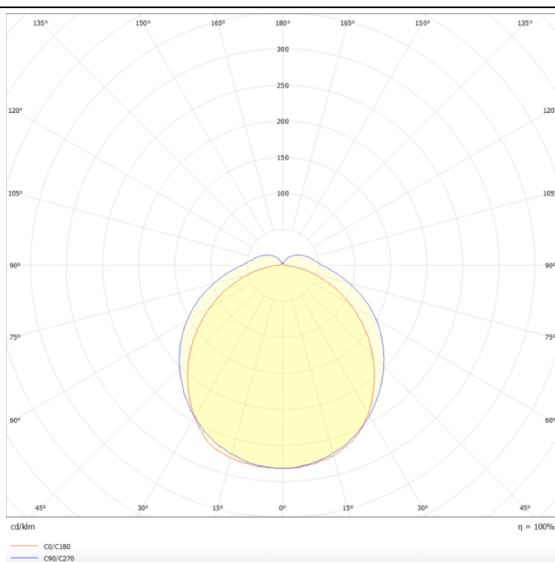

MARKETLINE LUMINAIRES

Lavov Industrial fixture from the family MARKETLINE with a selectable power of 35, 40, 45, 50W and a Flat 120 degrees beam angle with a real lumen output of 5600, 6400, 7200, 8000lm and an efficiency of 160 lm/W made in ALUMINUM and finished in Black colour.ON-OFF driver.

Scheme

Photometry

Item code	86.ML01.1401.02
Product type	Indoor
Category	Industrial
Family	MARKETLINE
Subfamily	MARKETLINE LUMINAIRES
Pictograms	

Product	
Real power (W)	35
Real luminous flux (Lm)	5600, 6400, 7200, 8000
Luminous efficiency (Lm/W)	160
Beam angle (°)	Flat 120
Life time (h)	50000h L80B10
IP	20
Colour	Black
Control gear included	Yes
Control gear	ON-OFF
Light source	LED
Type of LED	SMD
Colour temperature (K)	4000
Colour consistency (SDCM)	SDCM3
CRI	80