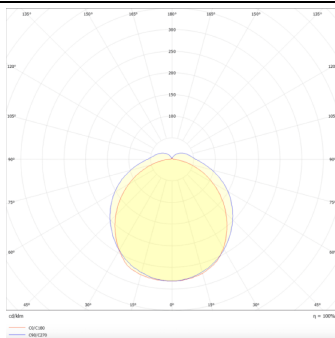

MARKETLINE LUMINAIRES

Lavov Industrial fixture from the family MARKETLINE with a selectable power of 35, 40, 45, 50W and a Flat 120 degrees beam angle with a real lumen output of 5600, 6400, 7200, 8000lm and an efficiency of 160 lm/W made in ALUMINUM and finished in White colour.

Item code	86.ML01.1403.01
Product type	Indoor
Category	Industrial
Family	MARKETLINE
Subfamily	MARKETLINE LUMINAIRES

Pictograms

Scheme

Photometry

Product

Real power (W)	35
Real luminous flux (Lm)	5600, 6400, 7200, 8000
Luminous efficiency (Lm/W)	160
Beam angle (°)	Flat 120
Life time (h)	50000h L80B10
IP	20
Colour	White
Control gear	DALI
Colour temperature (K)	4000
Colour consistency (SDCM)	SDCM < 3
CRI	80