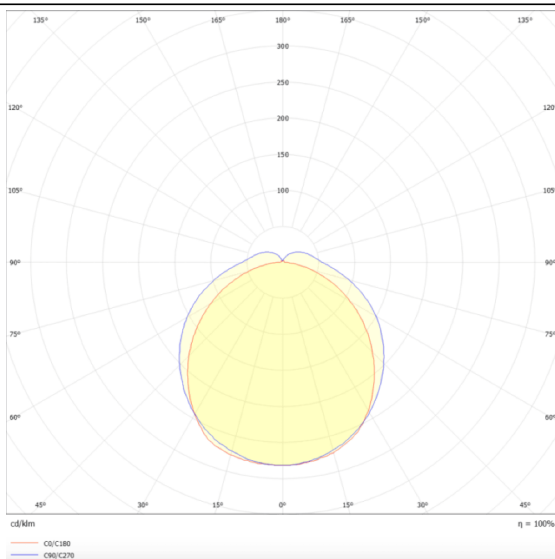

Photometry

Item code	86.ML01.1403.01
Product type	Indoor
Category	Industrial
Family	MARKETLINE
Subfamily	MARKETLINE LUMINAIRES
Pictograms	

Product	
Real power (W)	35
Real luminous flux (Lm)	5600, 6400, 7200, 8000
Luminous efficiency (Lm/W)	160
Beam angle (°)	Flat 120
Life time (h)	50000h L80B10
IP	20
Colour	White
Control gear	DALI
Colour temperature (K)	4000
Colour consistency (SDCM)	SDCM3
CRI	80