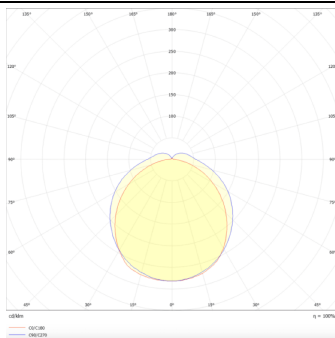

MARKETLINE LUMINAIRES

Lavov Industrial fixture from the family MARKETLINE with a selectable power of 35, 40, 45, 50W and a Flat 120 degrees beam angle with a real lumen output of 5600, 6400, 7200, 8000lm and an efficiency of 160 lm/W made in ALUMINUM and finished in White colour.

Pictograms

Scheme

Photometry

Product

| | |
|-----------------------------------|-------------------------------|
| Real power (W) | 35 |
| Real luminous flux (Lm) | 5600, 6400, 7200, 8000 |
| Luminous efficiency (Lm/W) | 160 |
| Beam angle (°) | Flat 120 |
| Life time (h) | 50000h L80B10 |
| IP | 20 |
| Colour | White |
| Control gear | DALI |
| Colour temperature (K) | 4000 |
| Colour consistency (SDCM) | SDCM < 3 |
| CRI | 80 |