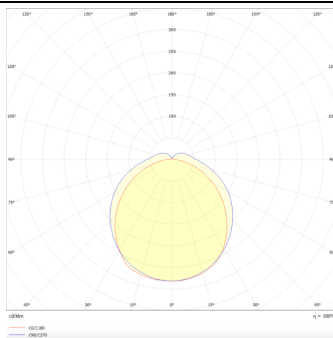

### MARKETLINE LUMINAIRES

Lavov Industrial fixture from the family MARKETLINE with a selectable power of 35, 40, 45, 50W and a Flat 120 degrees beam angle with a real lumen output of 5600, 6400, 7200, 8000lm and an efficiency of 160 lm/W made in ALUMINUM and finished in White colour.

#### Product

<b>Real power (W)</b>	<b>35</b>
<b>Real luminous flux (Lm)</b>	<b>5600, 6400, 7200, 8000</b>
<b>Luminous efficiency (Lm/W)</b>	<b>160</b>
<b>Beam angle (°)</b>	<b>Flat 120</b>
<b>Life time (h)</b>	<b>50000h L80B10</b>
<b>IP</b>	<b>20</b>
<b>Colour</b>	<b>White</b>
<b>Control gear</b>	<b>DALI</b>
<b>Colour temperature (K)</b>	<b>4000</b>
<b>Colour consistency (SDCM)</b>	<b>SDCM&lt;3</b>
<b>CRI</b>	<b>80</b>