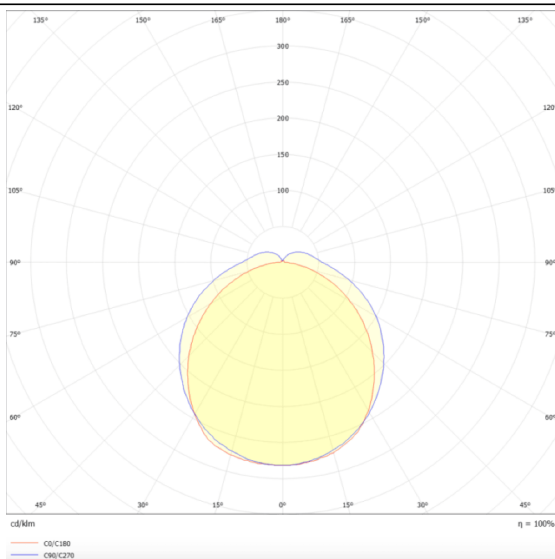

Photometry

Item code	86.ML01.1403.02
Product type	Indoor
Category	Industrial
Family	MARKETLINE
Subfamily	MARKETLINE LUMINAIRES