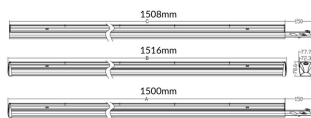

MARKETLINE LUMINAIRES

Lavov Industrial fixture from the family MARKETLINE with a selectable power of 35, 40, 45, 50W and a Flat 120 degrees beam angle with a real lumen output of 5600, 6400, 7200, 8000lm and an efficiency of 160 lm/W made in ALUMINUM and finished in Black colour.

Item code	86.ML01.1403.02
Product type	Indoor
Category	Industrial
Family	MARKETLINE
Subfamily	MARKETLINE LUMINAIRES

Pictograms

Scheme

Photometry

Product

Real power (W)	35
Real luminous flux (Lm)	5600, 6400, 7200, 8000
Luminous efficiency (Lm/W)	160
Beam angle (°)	Flat 120
Life time (h)	50000h L80B10
IP	20
Colour	Black
Control gear	DALI
Colour temperature (K)	4000
Colour consistency (SDCM)	SDCM<3
CRI	80