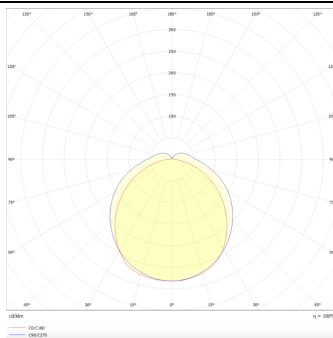

MARKETLINE LUMINAIRES

Lavov Industrial fixture from the family MARKETLINE with a selectable power of 35, 40, 45, 50W and a Flat 120 degrees beam angle with a real lumen output of 5600, 6400, 7200, 8000lm and an efficiency of 160 lm/W made in ALUMINUM and finished in Black colour.

Item code	86.ML01.1403.02
Product type	Indoor
Category	Industrial
Family	MARKETLINE
Subfamily	MARKETLINE LUMINAIRES

Pictograms

Scheme

Photometry

Product

Real power (W)	35
Real luminous flux (Lm)	5600, 6400, 7200, 8000
Luminous efficiency (Lm/W)	160
Beam angle (°)	Flat 120
Life time (h)	50000h L80B10
IP	20
Colour	Black
Control gear	DALI
Colour temperature (K)	4000
Colour consistency (SDCM)	SDCM<3
CRI	80