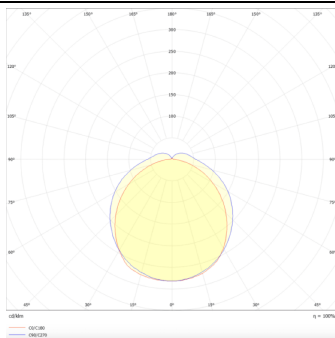

MARKETLINE LUMINAIRES

Lavov Industrial fixture from the family MARKETLINE with a selectable power of 35, 40, 45, 50W and a Flat 120 degrees beam angle with a real lumen output of 5600, 6400, 7200, 8000lm and an efficiency of 160 lm/W made in ALUMINUM and finished in Black colour.

Item code	86.ML01.1403.02
Product type	Indoor
Category	Industrial
Family	MARKETLINE
Subfamily	MARKETLINE LUMINAIRES

Pictograms

Scheme

Photometry

Product

Real power (W)	35
Real luminous flux (Lm)	5600, 6400, 7200, 8000
Luminous efficiency (Lm/W)	160
Beam angle (°)	Flat 120
Life time (h)	50000h L80B10
IP	20
Colour	Black
Control gear	DALI
Colour temperature (K)	4000
Colour consistency (SDCM)	SDCM<3
CRI	80