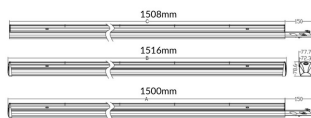

MARKETLINE LUMINAIRES

Lavov Industrial fixture from the family MARKETLINE with a selectable power of 35, 40, 45, 50W and a Flat 120 degrees beam angle with a real lumen output of 5600, 6400, 7200, 8000lm and an efficiency of 160 lm/W made in ALUMINUM and finished in Black colour.

Scheme

Photometry

Product

| | |
|-----------------------------------|-------------------------------|
| Real power (W) | 35 |
| Real luminous flux (Lm) | 5600, 6400, 7200, 8000 |
| Luminous efficiency (Lm/W) | 160 |
| Beam angle (°) | Flat 120 |
| Life time (h) | 50000h L80B10 |
| IP | 20 |
| Colour | Black |
| Control gear | DALI |
| Colour temperature (K) | 4000 |
| Colour consistency (SDCM) | SDCM < 3 |
| CRI | 80 |