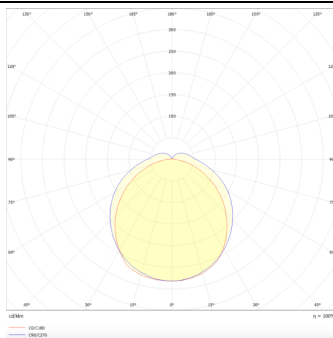

MARKETLINE LUMINAIRES

Lavov Industrial fixture from the family MARKETLINE with a selectable power of 35, 40, 45, 50W and a Flat 120 degrees beam angle with a real lumen output of 5600, 6400, 7200, 8000lm and an efficiency of 160 lm/W made in ALUMINUM and finished in Black colour.

Scheme

Photometry

Product

| | |
|-----------------------------------|-------------------------------|
| Real power (W) | 35 |
| Real luminous flux (Lm) | 5600, 6400, 7200, 8000 |
| Luminous efficiency (Lm/W) | 160 |
| Beam angle (°) | Flat 120 |
| Life time (h) | 50000h L80B10 |
| IP | 20 |
| Colour | Black |
| Control gear | DALI |
| Colour temperature (K) | 4000 |
| Colour consistency (SDCM) | SDCM < 3 |
| CRI | 80 |