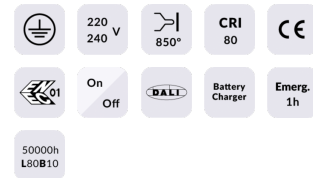

### MARKETLINE LUMINAIRES

Lavov Industrial fixture from the family MARKETLINE with a selectable power of 35, 40, 45, 50W and a Flat 120 degrees beam angle with a real lumen output of 5600, 6400, 7200, 8000lm and an efficiency of 160 lm/W made in ALUMINUM and finished in White colour.ON-OFF driver.

### Pictograms

<b>Product</b>	
<b>Real power (W)</b>	<b>35</b>
<b>Real luminous flux (Lm)</b>	<b>5600, 6400, 7200, 8000</b>
<b>Luminous efficiency (Lm/W)</b>	<b>160</b>
<b>Beam angle (°)</b>	<b>Flat 120</b>
<b>Life time (h)</b>	<b>50000h L80B10</b>
<b>IP</b>	<b>20</b>
<b>Colour</b>	<b>White</b>
<b>Control gear included</b>	<b>Yes</b>
<b>Control gear</b>	<b>ON-OFF</b>
<b>Light source</b>	<b>LED</b>
<b>Type of LED</b>	<b>SMD</b>
<b>Colour temperature (K)</b>	<b>4000</b>
<b>Colour consistency (SDCM)</b>	<b>SDCM3</b>
<b>CRI</b>	<b>80</b>