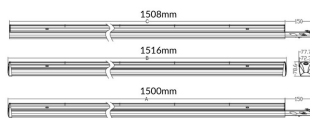

MARKETLINE LUMINAIRES

Lavov Industrial fixture from the family MARKETLINE with a selectable power of 35, 40, 45, 50W and a Flat 120 degrees beam angle with a real lumen output of 5600, 6400, 7200, 8000lm and an efficiency of 160 lm/W made in ALUMINUM and finished in Black colour.ON-OFF driver.

Item code	86.ML01.1405.02
Product type	Indoor
Category	Industrial
Family	MARKETLINE
Subfamily	MARKETLINE LUMINAIRES

Pictograms

Scheme

Product

Real power (W)	35
Real luminous flux (Lm)	5600, 6400, 7200, 8000
Luminous efficiency (Lm/W)	160
Beam angle (°)	Flat 120
Life time (h)	50000h L80B10
IP	20
Colour	Black
Control gear included	Yes
Control gear	ON-OFF
Colour temperature (K)	4000
Colour consistency (SDCM)	SDCM<3
CRI	80