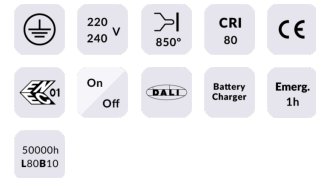

### MARKETLINE LUMINAIRES

Lavov Industrial fixture from the family MARKETLINE with a selectable power of 35, 40, 45, 50W and a Flat 120 degrees beam angle with a real lumen output of 5600, 6400, 7200, 8000lm and an efficiency of 160 lm/W made in ALUMINUM and finished in White colour.ON-OFF driver.

### Pictograms

<b>Product</b>	
<b>Real power (W)</b>	<b>35</b>
<b>Real luminous flux (Lm)</b>	<b>5600, 6400, 7200, 8000</b>
<b>Luminous efficiency (Lm/W)</b>	<b>160</b>
<b>Beam angle (°)</b>	<b>Flat 120</b>
<b>Life time (h)</b>	<b>50000h L80B10</b>
<b>IP</b>	<b>20</b>
<b>Colour</b>	<b>White</b>
<b>Control gear included</b>	<b>Yes</b>
<b>Control gear</b>	<b>ON-OFF</b>
<b>Light source</b>	<b>LED</b>
<b>Type of LED</b>	<b>SMD</b>
<b>Colour temperature (K)</b>	<b>4000</b>
<b>Colour consistency (SDCM)</b>	<b>SDCM3</b>
<b>CRI</b>	<b>80</b>