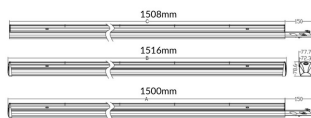

MARKETLINE LUMINAIRES

Lavov Industrial fixture from the family MARKETLINE with a selectable power of 35, 40, 45, 50W and a Sharp 25 degrees beam angle with a real lumen output of 5600, 6400, 7200, 8000lm and an efficiency of 160 lm/W made in ALUMINUM and finished in White colour.ON-OFF driver.

Item code	86.ML01.1411.01
Product type	Indoor
Category	Industrial
Family	MARKETLINE
Subfamily	MARKETLINE LUMINAIRES
Pictograms	

Scheme

Photometry

Product

Real power (W)	35
Real luminous flux (Lm)	5600, 6400, 7200, 8000
Luminous efficiency (Lm/W)	160
Beam angle (°)	Sharp 25
Life time (h)	50000h L80B10
IP	20
Colour	White
Control gear included	Yes
Control gear	ON-OFF
Colour temperature (K)	4000
Colour consistency (SDCM)	SDCM<3
CRI	80