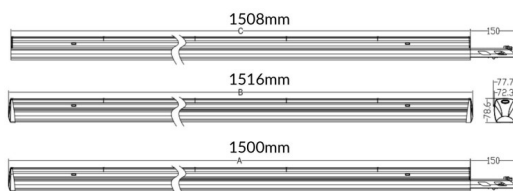

MARKETLINE LUMINAIRES

Lavov Industrial fixture from the family MARKETLINE with a selectable power of 35, 40, 45, 50W and a Sharp 25 degrees beam angle with a real lumen output of 5600, 6400, 7200, 8000lm and an efficiency of 160 lm/W made in ALUMINUM and finished in White colour.ON-OFF driver.

Scheme

Photometry

Item code	86.ML01.1411.01
Product type	Indoor
Category	Industrial
Family	MARKETLINE
Subfamily	MARKETLINE LUMINAIRES

Pictograms

Product	
Real power (W)	35
Real luminous flux (Lm)	5600, 6400, 7200, 8000
Luminous efficiency (Lm/W)	160
Beam angle (°)	Sharp 25
Life time (h)	50000h L80B10
IP	20
Colour	White
Control gear included	Yes
Control gear	ON-OFF
Colour temperature (K)	4000
Colour consistency (SDCM)	SDCM<3
CRI	80