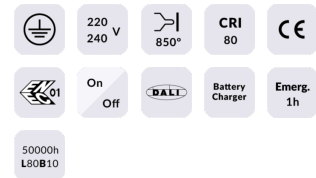

### MARKETLINE LUMINAIRES

Lavov Industrial fixture from the family MARKETLINE with a selectable power of 35, 40, 45, 50W and a Sharp 25 degrees beam angle with a real lumen output of 5600, 6400, 7200, 8000lm and an efficiency of 160 lm/W made in ALUMINUM and finished in White colour.ON-OFF driver.

### Scheme

### Pictograms

<b>Product</b>	
<b>Real power (W)</b>	<b>35</b>
<b>Real luminous flux (Lm)</b>	<b>5600, 6400, 7200, 8000</b>
<b>Luminous efficiency (Lm/W)</b>	<b>160</b>
<b>Beam angle (°)</b>	<b>Sharp 25</b>
<b>Life time (h)</b>	<b>50000h L80B10</b>
<b>IP</b>	<b>20</b>
<b>Colour</b>	<b>White</b>
<b>Control gear included</b>	<b>Yes</b>
<b>Control gear</b>	<b>ON-OFF</b>
<b>Light source</b>	<b>LED</b>
<b>Type of LED</b>	<b>SMD</b>
<b>Colour temperature (K)</b>	<b>4000</b>
<b>Colour consistency (SDCM)</b>	<b>SDCM3</b>
<b>CRI</b>	<b>80</b>