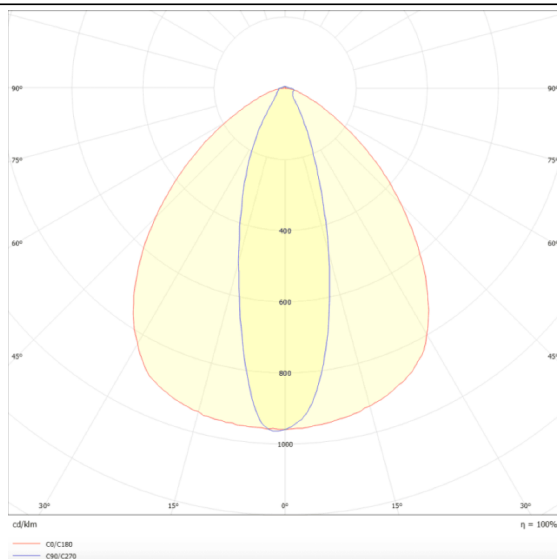

MARKETLINE LUMINAIRES

Lavov Industrial fixture from the family MARKETLINE with a selectable power of 35, 40, 45, 50W and a Sharp 25 degrees beam angle with a real lumen output of 5600, 6400, 7200, 8000lm and an efficiency of 160 lm/W made in ALUMINUM and finished in White colour.ON-OFF driver.

Scheme

Photometry

Item code	86.ML01.1411.01
Product type	Indoor
Category	Industrial
Family	MARKETLINE
Subfamily	MARKETLINE LUMINAIRES

Pictograms

Product	
Real power (W)	35
Real luminous flux (Lm)	5600, 6400, 7200, 8000
Luminous efficiency (Lm/W)	160
Beam angle (°)	Sharp 25
Life time (h)	50000h L80B10
IP	20
Colour	White
Control gear included	Yes
Control gear	ON-OFF
Colour temperature (K)	4000
Colour consistency (SDCM)	SDCM<3
CRI	80