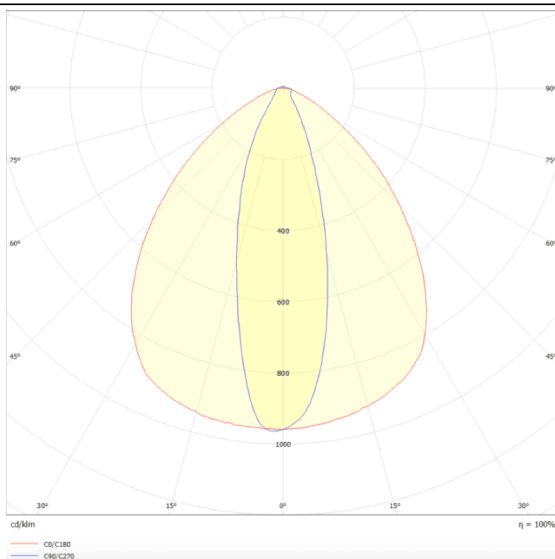

Photometry

Item code	86.ML01.1411.01
Product type	Indoor
Category	Industrial
Family	MARKETLINE
Subfamily	MARKETLINE LUMINAIRES