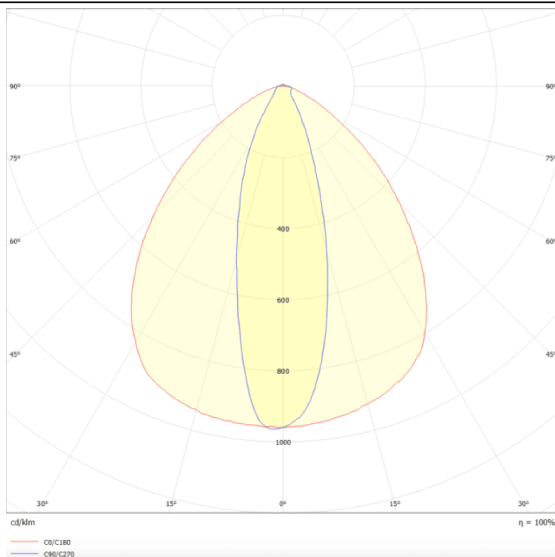

MARKETLINE LUMINAIRES

Lavov Industrial fixture from the family MARKETLINE with a selectable power of 35, 40, 45, 50W and a Sharp 25 degrees beam angle with a real lumen output of 5600, 6400, 7200, 8000lm and an efficiency of 160 lm/W made in ALUMINUM and finished in Black colour.ON-OFF driver.

Scheme

Photometry

Item code	86.ML01.1411.02
Product type	Indoor
Category	Industrial
Family	MARKETLINE
Subfamily	MARKETLINE LUMINAIRES

Pictograms

Product	
Real power (W)	35
Real luminous flux (Lm)	5600, 6400, 7200, 8000
Luminous efficiency (Lm/W)	160
Beam angle (°)	Sharp 25
Life time (h)	50000h L80B10
IP	20
Colour	Black
Control gear included	Yes
Control gear	ON-OFF
Light source	LED
Type of LED	SMD
Colour temperature (K)	4000
Colour consistency (SDCM)	SDCM3
CRI	80