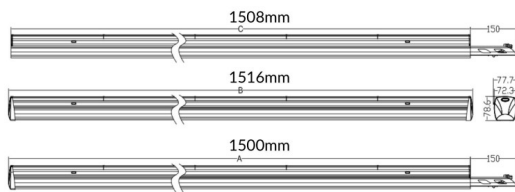

MARKETLINE LUMINAIRES

Lavov Industrial fixture from the family MARKETLINE with a selectable power of 35, 40, 45, 50W and a Sharp 25 degrees beam angle with a real lumen output of 5600, 6400, 7200, 8000lm and an efficiency of 160 lm/W made in ALUMINUM and finished in White colour.

Scheme

Photometry

Item code	86.ML01.1413.01
Product type	Indoor
Category	Industrial
Family	MARKETLINE
Subfamily	MARKETLINE LUMINAIRES

Pictograms

Product	
Real power (W)	35
Real luminous flux (Lm)	5600, 6400, 7200, 8000
Luminous efficiency (Lm/W)	160
Beam angle (°)	Sharp 25
Life time (h)	50000h L80B10
IP	20
Colour	White
Control gear	DALI
Colour temperature (K)	4000
Colour consistency (SDCM)	SDCM3
CRI	80