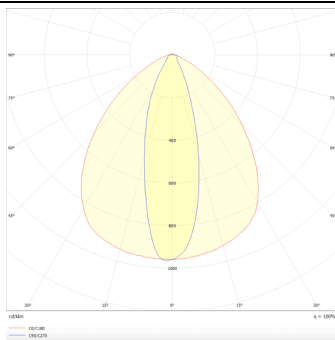

### MARKETLINE LUMINAIRES

Lavov Industrial fixture from the family MARKETLINE with a selectable power of 35, 40, 45, 50W and a Sharp 25 degrees beam angle with a real lumen output of 5600, 6400, 7200, 8000lm and an efficiency of 160 lm/W made in ALUMINUM and finished in White colour.

#### Product

<b>Real power (W)</b>	<b>35</b>
<b>Real luminous flux (Lm)</b>	<b>5600, 6400, 7200, 8000</b>
<b>Luminous efficiency (Lm/W)</b>	<b>160</b>
<b>Beam angle (°)</b>	<b>Sharp 25</b>
<b>Life time (h)</b>	<b>50000h L80B10</b>
<b>IP</b>	<b>20</b>
<b>Colour</b>	<b>White</b>
<b>Control gear</b>	<b>DALI</b>
<b>Colour temperature (K)</b>	<b>4000</b>
<b>Colour consistency (SDCM)</b>	<b>SDCM&lt;3</b>
<b>CRI</b>	<b>80</b>