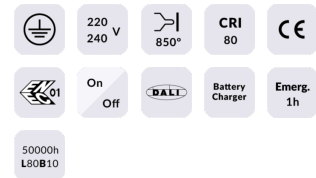

### MARKETLINE LUMINAIRES

Lavov Industrial fixture from the family MARKETLINE with a selectable power of 35, 40, 45, 50W and a Sharp 25 degrees beam angle with a real lumen output of 5600, 6400, 7200, 8000lm and an efficiency of 160 lm/W made in ALUMINUM and finished in White colour.

### Scheme

### Pictograms

|                                   |                               |
|-----------------------------------|-------------------------------|
| <b>Product</b>                    |                               |
| <b>Real power (W)</b>             | <b>35</b>                     |
| <b>Real luminous flux (Lm)</b>    | <b>5600, 6400, 7200, 8000</b> |
| <b>Luminous efficiency (Lm/W)</b> | <b>160</b>                    |
| <b>Beam angle (°)</b>             | <b>Sharp 25</b>               |
| <b>Life time (h)</b>              | <b>50000h L80B10</b>          |
| <b>IP</b>                         | <b>20</b>                     |
| <b>Colour</b>                     | <b>White</b>                  |
| <b>Control gear</b>               | <b>DALI</b>                   |
| <b>Colour temperature (K)</b>     | <b>4000</b>                   |
| <b>Colour consistency (SDCM)</b>  | <b>SDCM3</b>                  |
| <b>CRI</b>                        | <b>80</b>                     |