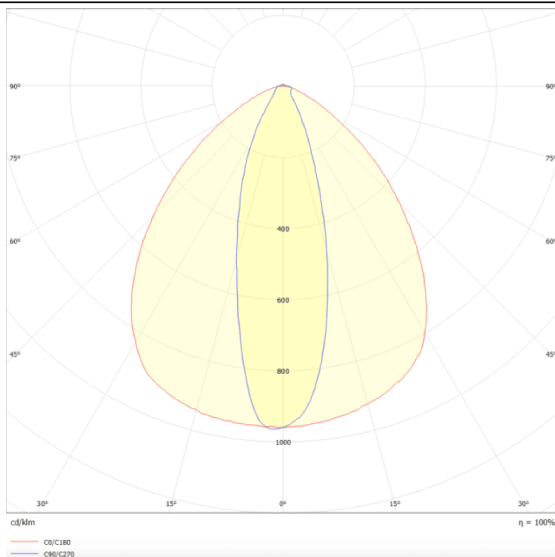

Photometry

Item code	86.ML01.1413.01
Product type	Indoor
Category	Industrial
Family	MARKETLINE
Subfamily	MARKETLINE LUMINAIRES