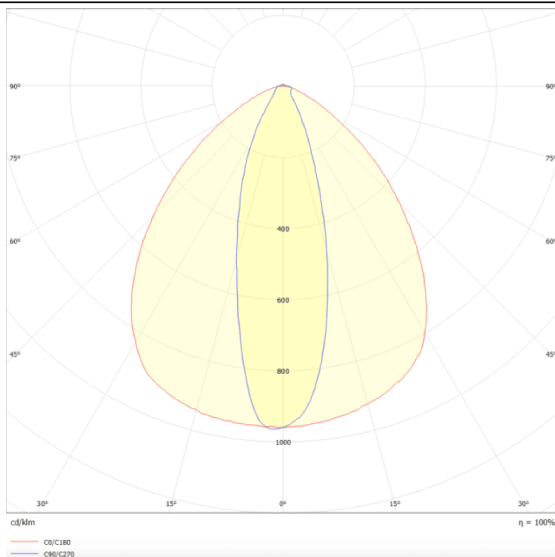

MARKETLINE LUMINAIRES

Lavov Industrial fixture from the family MARKETLINE with a selectable power of 35, 40, 45, 50W and a Sharp 25 degrees beam angle with a real lumen output of 5600, 6400, 7200, 8000lm and an efficiency of 160 lm/W made in ALUMINUM and finished in Black colour.

Scheme

Photometry

Item code	86.ML01.1413.02
Product type	Indoor
Category	Industrial
Family	MARKETLINE
Subfamily	MARKETLINE LUMINAIRES

Pictograms

Product	
Real power (W)	35
Real luminous flux (Lm)	5600, 6400, 7200, 8000
Luminous efficiency (Lm/W)	160
Beam angle (°)	Sharp 25
Life time (h)	50000h L80B10
IP	20
Colour	Black
Control gear	DALI
Colour temperature (K)	4000
Colour consistency (SDCM)	SDCM3
CRI	80