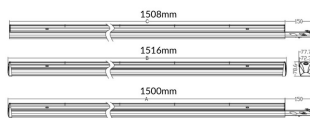

MARKETLINE LUMINAIRES

Lavov Industrial fixture from the family MARKETLINE with a selectable power of 35, 40, 45, 50W and a Sharp 25 degrees beam angle with a real lumen output of 5600, 6400, 7200, 8000lm and an efficiency of 160 lm/W made in ALUMINUM and finished in White colour.ON-OFF driver.

Item code	86.ML01.1415.01
Product type	Indoor
Category	Industrial
Family	MARKETLINE
Subfamily	MARKETLINE LUMINAIRES

Pictograms

Scheme

Product

Real power (W)	35
Real luminous flux (Lm)	5600, 6400, 7200, 8000
Luminous efficiency (Lm/W)	160
Beam angle (°)	Sharp 25
Life time (h)	50000h L80B10
IP	20
Colour	White
Control gear included	Yes
Control gear	ON-OFF
Colour temperature (K)	4000
Colour consistency (SDCM)	SDCM<3
CRI	80