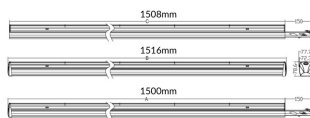

MARKETLINE LUMINAIRES

Lavov Industrial fixture from the family MARKETLINE with a selectable power of 35, 40, 45, 50W and a Sharp 25 degrees beam angle with a real lumen output of 5600, 6400, 7200, 8000lm and an efficiency of 160 lm/W made in ALUMINUM and finished in Black colour.ON-OFF driver.

Pictograms

Scheme

Product

| | |
|-----------------------------------|-------------------------------|
| Real power (W) | 35 |
| Real luminous flux (Lm) | 5600, 6400, 7200, 8000 |
| Luminous efficiency (Lm/W) | 160 |
| Beam angle (°) | Sharp 25 |
| Life time (h) | 50000h L80B10 |
| IP | 20 |
| Colour | Black |
| Control gear included | Yes |
| Control gear | ON-OFF |
| Colour temperature (K) | 4000 |
| Colour consistency (SDCM) | SDCM<3 |
| CRI | 80 |