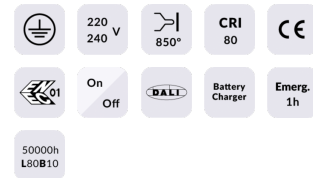

### MARKETLINE LUMINAIRES

Lavov Industrial fixture from the family MARKETLINE with a selectable power of 35, 40, 45, 50W and a Sharp 25 degrees beam angle with a real lumen output of 5600, 6400, 7200, 8000lm and an efficiency of 160 lm/W made in ALUMINUM and finished in Black colour.ON-OFF driver.

### Pictograms

<b>Product</b>	
<b>Real power (W)</b>	<b>35</b>
<b>Real luminous flux (Lm)</b>	<b>5600, 6400, 7200, 8000</b>
<b>Luminous efficiency (Lm/W)</b>	<b>160</b>
<b>Beam angle (°)</b>	<b>Sharp 25</b>
<b>Life time (h)</b>	<b>50000h L80B10</b>
<b>IP</b>	<b>20</b>
<b>Colour</b>	<b>Black</b>
<b>Control gear included</b>	<b>Yes</b>
<b>Control gear</b>	<b>ON-OFF</b>
<b>Light source</b>	<b>LED</b>
<b>Type of LED</b>	<b>SMD</b>
<b>Colour temperature (K)</b>	<b>4000</b>
<b>Colour consistency (SDCM)</b>	<b>SDCM3</b>
<b>CRI</b>	<b>80</b>