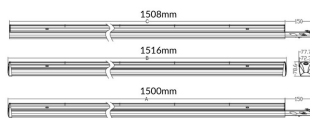

MARKETLINE LUMINAIRES

Lavov Industrial fixture from the family MARKETLINE with a selectable power of 35, 40, 45, 50W and a Sharp 25 degrees beam angle with a real lumen output of 5600, 6400, 7200, 8000lm and an efficiency of 160 lm/W made in ALUMINUM and finished in White colour.ON-OFF driver.

Item code	86.ML01.1417.01
Product type	Indoor
Category	Industrial
Family	MARKETLINE
Subfamily	MARKETLINE LUMINAIRES

Pictograms

Scheme

Product

Real power (W)	35
Real luminous flux (Lm)	5600, 6400, 7200, 8000
Luminous efficiency (Lm/W)	160
Beam angle (°)	Sharp 25
Life time (h)	50000h L80B10
IP	20
Colour	White
Control gear included	Yes
Control gear	ON-OFF
Colour temperature (K)	4000
Colour consistency (SDCM)	SDCM<3
CRI	80