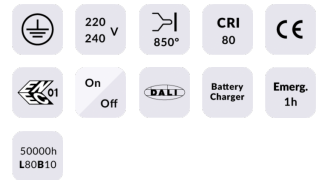

MARKETLINE LUMINAIRES

Lavov Industrial fixture from the family MARKETLINE with a selectable power of 35, 40, 45, 50W and a Sharp 25 degrees beam angle with a real lumen output of 5600, 6400, 7200, 8000lm and an efficiency of 160 lm/W made in ALUMINUM and finished in Black colour.ON-OFF driver.

Item code	86.ML01.1417.02
Product type	Indoor
Category	Industrial
Family	MARKETLINE
Subfamily	MARKETLINE LUMINAIRES

Pictograms

Scheme

Product

Real power (W)	35
Real luminous flux (Lm)	5600, 6400, 7200, 8000
Luminous efficiency (Lm/W)	160
Beam angle (°)	Sharp 25
Life time (h)	50000h L80B10
IP	20
Colour	Black
Control gear included	Yes
Control gear	ON-OFF
Colour temperature (K)	4000
Colour consistency (SDCM)	SDCM<3
CRI	80