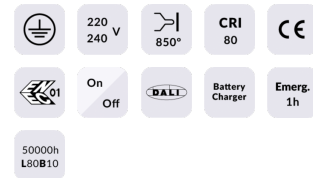

### MARKETLINE LUMINAIRES

Lavov Industrial fixture from the family MARKETLINE with a selectable power of 35, 40, 45, 50W and a Sharp 25 degrees beam angle with a real lumen output of 5600, 6400, 7200, 8000lm and an efficiency of 160 lm/W made in ALUMINUM and finished in Black colour.ON-OFF driver.

### Pictograms

|                                   |                               |
|-----------------------------------|-------------------------------|
| <b>Product</b>                    |                               |
| <b>Real power (W)</b>             | <b>35</b>                     |
| <b>Real luminous flux (Lm)</b>    | <b>5600, 6400, 7200, 8000</b> |
| <b>Luminous efficiency (Lm/W)</b> | <b>160</b>                    |
| <b>Beam angle (°)</b>             | <b>Sharp 25</b>               |
| <b>Life time (h)</b>              | <b>50000h L80B10</b>          |
| <b>IP</b>                         | <b>20</b>                     |
| <b>Colour</b>                     | <b>Black</b>                  |
| <b>Control gear included</b>      | <b>Yes</b>                    |
| <b>Control gear</b>               | <b>ON-OFF</b>                 |
| <b>Light source</b>               | <b>LED</b>                    |
| <b>Type of LED</b>                | <b>SMD</b>                    |
| <b>Colour temperature (K)</b>     | <b>4000</b>                   |
| <b>Colour consistency (SDCM)</b>  | <b>SDCM3</b>                  |
| <b>CRI</b>                        | <b>80</b>                     |