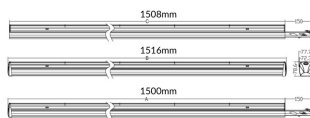

MARKETLINE LUMINAIRES

Lavov Industrial fixture from the family MARKETLINE with a selectable power of 35, 40, 45, 50W and a Sharp 25 degrees beam angle with a real lumen output of 5600, 6400, 7200, 8000lm and an efficiency of 160 lm/W made in ALUMINUM and finished in Black colour.ON-OFF driver.

Item code	86.ML01.1417.02
Product type	Indoor
Category	Industrial
Family	MARKETLINE
Subfamily	MARKETLINE LUMINAIRES

Pictograms

Scheme

Product

Real power (W)	35
Real luminous flux (Lm)	5600, 6400, 7200, 8000
Luminous efficiency (Lm/W)	160
Beam angle (°)	Sharp 25
Life time (h)	50000h L80B10
IP	20
Colour	Black
Control gear included	Yes
Control gear	ON-OFF
Colour temperature (K)	4000
Colour consistency (SDCM)	SDCM<3
CRI	80