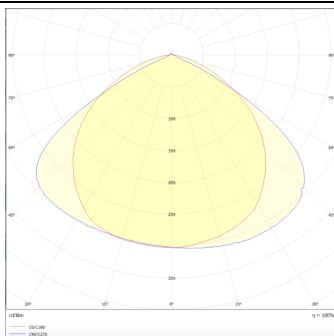

Item code	86.ML01.1431.01
Product type	Indoor
Category	Industrial
Family	MARKETLINE
Subfamily	MARKETLINE LUMINAIRES

Pictograms

Scheme

Photometry

Product

Real power (W)	35
Real luminous flux (Lm)	5600, 6400, 7200, 8000
Luminous efficiency (Lm/W)	160
Beam angle (°)	Wide 25
Life time (h)	50000h L80B10
IP	20
Colour	White
Control gear included	Yes
Control gear	ON-OFF
Colour temperature (K)	4000
Colour consistency (SDCM)	SDCM<3
CRI	80