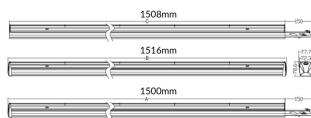

MARKETLINE LUMINAIRES

Lavov Industrial fixture from the family MARKETLINE with a selectable power of 35, 40, 45, 50W and a Wide 25 degrees beam angle with a real lumen output of 5600, 6400, 7200, 8000lm and an efficiency of 160 lm/W made in ALUMINUM and finished in White colour.ON-OFF driver.

Item code	86.ML01.1431.01
Product type	Indoor
Category	Industrial
Family	MARKETLINE
Subfamily	MARKETLINE LUMINAIRES
Pictograms	

Scheme

Photometry

Product

Real power (W)	35
Real luminous flux (Lm)	5600, 6400, 7200, 8000
Luminous efficiency (Lm/W)	160
Beam angle (°)	Wide 25
Life time (h)	50000h L80B10
IP	20
Colour	White
Control gear included	Yes
Control gear	ON-OFF
Colour temperature (K)	4000
Colour consistency (SDCM)	SDCM<3
CRI	80