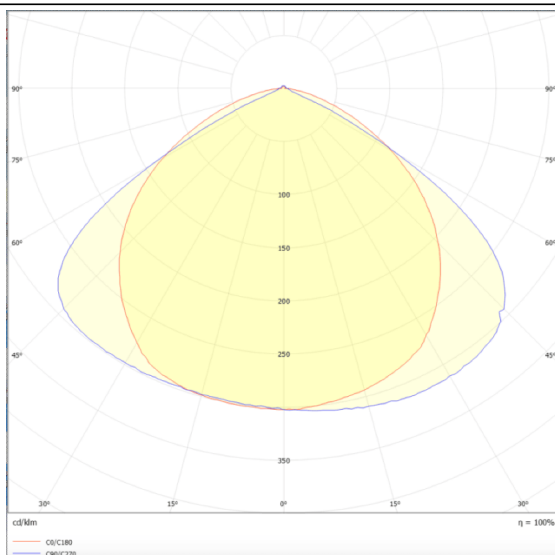

MARKETLINE LUMINAIRES

Lavov Industrial fixture from the family MARKETLINE with a selectable power of 35, 40, 45, 50W and a Wide 25 degrees beam angle with a real lumen output of 5600, 6400, 7200, 8000lm and an efficiency of 160 lm/W made in ALUMINUM and finished in White colour.ON-OFF driver.

Scheme

Photometry

Item code	86.ML01.1431.01
Product type	Indoor
Category	Industrial
Family	MARKETLINE
Subfamily	MARKETLINE LUMINAIRES

Pictograms

Product	
Real power (W)	35
Real luminous flux (Lm)	5600, 6400, 7200, 8000
Luminous efficiency (Lm/W)	160
Beam angle (°)	Wide 25
Life time (h)	50000h L80B10
IP	20
Colour	White
Control gear included	Yes
Control gear	ON-OFF
Light source	LED
Type of LED	SMD
Colour temperature (K)	4000
Colour consistency (SDCM)	SDCM3
CRI	80