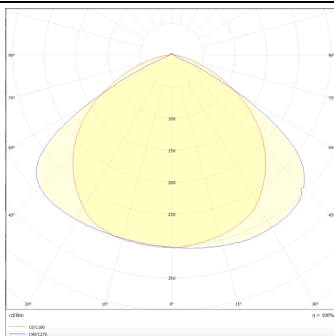

MARKETLINE LUMINAIRES

Lavov Industrial fixture from the family MARKETLINE with a selectable power of 35, 40, 45, 50W and a Wide 25 degrees beam angle with a real lumen output of 5600, 6400, 7200, 8000lm and an efficiency of 160 lm/W made in ALUMINUM and finished in White colour.ON-OFF driver.

Item code	86.ML01.1431.01
Product type	Indoor
Category	Industrial
Family	MARKETLINE
Subfamily	MARKETLINE LUMINAIRES
Pictograms	

Scheme

Photometry

Product

Real power (W)	35
Real luminous flux (Lm)	5600, 6400, 7200, 8000
Luminous efficiency (Lm/W)	160
Beam angle (°)	Wide 25
Life time (h)	50000h L80B10
IP	20
Colour	White
Control gear included	Yes
Control gear	ON-OFF
Colour temperature (K)	4000
Colour consistency (SDCM)	SDCM<3
CRI	80