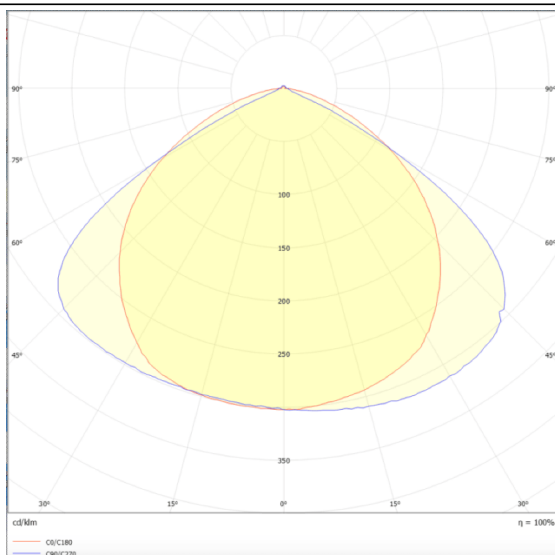

MARKETLINE LUMINAIRES

Lavov Industrial fixture from the family MARKETLINE with a selectable power of 35, 40, 45, 50W and a Wide 25 degrees beam angle with a real lumen output of 5600, 6400, 7200, 8000lm and an efficiency of 160 lm/W made in ALUMINUM and finished in Black colour.ON-OFF driver.

Scheme

Photometry

Item code	86.ML01.1431.02
Product type	Indoor
Category	Industrial
Family	MARKETLINE
Subfamily	MARKETLINE LUMINAIRES
Pictograms	

Product	
Real power (W)	35
Real luminous flux (Lm)	5600, 6400, 7200, 8000
Luminous efficiency (Lm/W)	160
Beam angle (°)	Wide 25
Life time (h)	50000h L80B10
IP	20
Colour	Black
Control gear included	Yes
Control gear	ON-OFF
Light source	LED
Type of LED	SMD
Colour temperature (K)	4000
Colour consistency (SDCM)	SDCM3
CRI	80