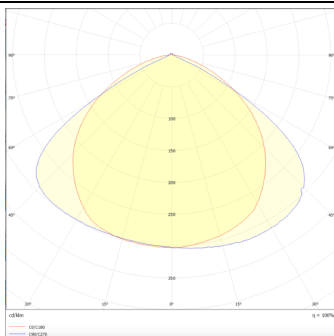

Item code	86.ML01.1431.02
Product type	Indoor
Category	Industrial
Family	MARKETLINE
Subfamily	MARKETLINE LUMINAIRES

Pictograms

Scheme

Photometry

Product

Real power (W)	35
Real luminous flux (Lm)	5600, 6400, 7200, 8000
Luminous efficiency (Lm/W)	160
Beam angle (°)	Wide 25
Life time (h)	50000h L80B10
IP	20
Colour	Black
Control gear included	Yes
Control gear	ON-OFF
Colour temperature (K)	4000
Colour consistency (SDCM)	SDCM<3
CRI	80