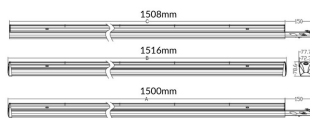

MARKETLINE LUMINAIRES

Lavov Industrial fixture from the family MARKETLINE with a selectable power of 35, 40, 45, 50W and a Wide 25 degrees beam angle with a real lumen output of 5600, 6400, 7200, 8000lm and an efficiency of 160 lm/W made in ALUMINUM and finished in Black colour.ON-OFF driver.

Item code	86.ML01.1431.02
Product type	Indoor
Category	Industrial
Family	MARKETLINE
Subfamily	MARKETLINE LUMINAIRES

Pictograms

Scheme

Photometry

Product

Real power (W)	35
Real luminous flux (Lm)	5600, 6400, 7200, 8000
Luminous efficiency (Lm/W)	160
Beam angle (°)	Wide 25
Life time (h)	50000h L80B10
IP	20
Colour	Black
Control gear included	Yes
Control gear	ON-OFF
Colour temperature (K)	4000
Colour consistency (SDCM)	SDCM<3
CRI	80