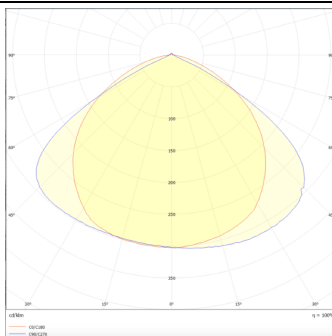

Item code	86.ML01.1431.02
Product type	Indoor
Category	Industrial
Family	MARKETLINE
Subfamily	MARKETLINE LUMINAIRES

Pictograms

Scheme

Photometry

Product

Real power (W)	35
Real luminous flux (Lm)	5600, 6400, 7200, 8000
Luminous efficiency (Lm/W)	160
Beam angle (°)	Wide 25
Life time (h)	50000h L80B10
IP	20
Colour	Black
Control gear included	Yes
Control gear	ON-OFF
Colour temperature (K)	4000
Colour consistency (SDCM)	SDCM<3
CRI	80