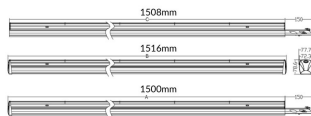

MARKETLINE LUMINAIRES

Lavov Industrial fixture from the family MARKETLINE with a selectable power of 35, 40, 45, 50W and a Wide 25 degrees beam angle with a real lumen output of 5600, 6400, 7200, 8000lm and an efficiency of 160 lm/W made in ALUMINUM and finished in Black colour.ON-OFF driver.

Item code	86.ML01.1431.02
Product type	Indoor
Category	Industrial
Family	MARKETLINE
Subfamily	MARKETLINE LUMINAIRES
Pictograms	

Scheme

Photometry

Product

Real power (W)	35
Real luminous flux (Lm)	5600, 6400, 7200, 8000
Luminous efficiency (Lm/W)	160
Beam angle (°)	Wide 25
Life time (h)	50000h L80B10
IP	20
Colour	Black
Control gear included	Yes
Control gear	ON-OFF
Colour temperature (K)	4000
Colour consistency (SDCM)	SDCM<3
CRI	80