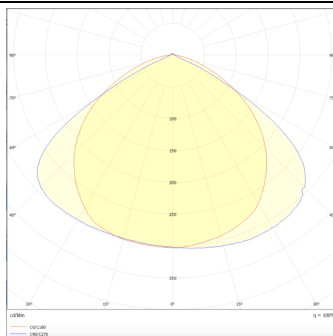

## MARKETLINE LUMINAIRES

Lavov Industrial fixture from the family MARKETLINE with a selectable power of 35, 40, 45, 50W and a Wide 25 degrees beam angle with a real lumen output of 5600, 6400, 7200, 8000lm and an efficiency of 160 lm/W made in ALUMINUM and finished in Black colour.ON-OFF driver.

## Product

<b>Real power (W)</b>	<b>35</b>
<b>Real luminous flux (Lm)</b>	<b>5600, 6400, 7200, 8000</b>
<b>Luminous efficiency (Lm/W)</b>	<b>160</b>
<b>Beam angle (°)</b>	<b>Wide 25</b>
<b>Life time (h)</b>	<b>50000h L80B10</b>
<b>IP</b>	<b>20</b>
<b>Colour</b>	<b>Black</b>
<b>Control gear included</b>	<b>Yes</b>
<b>Control gear</b>	<b>ON-OFF</b>
<b>Colour temperature (K)</b>	<b>4000</b>
<b>Colour consistency (SDCM)</b>	<b>SDCM&lt;3</b>
<b>CRI</b>	<b>80</b>