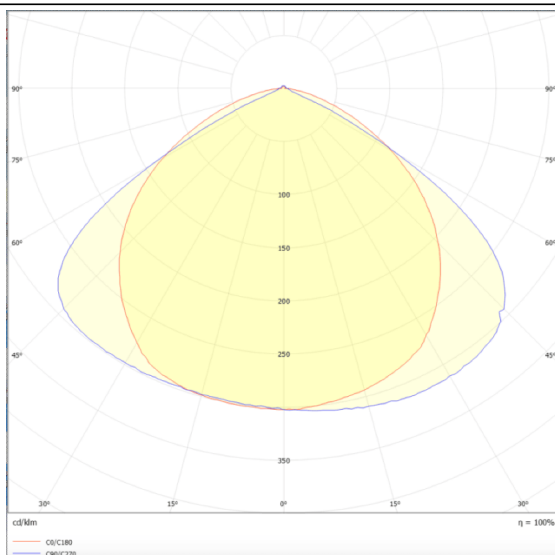

MARKETLINE LUMINAIRES

Lavov Industrial fixture from the family MARKETLINE with a selectable power of 35, 40, 45, 50W and a Wide 25 degrees beam angle with a real lumen output of 5600, 6400, 7200, 8000lm and an efficiency of 160 lm/W made in ALUMINUM and finished in White colour.

Scheme

Photometry

Item code	86.ML01.1433.01
Product type	Indoor
Category	Industrial
Family	MARKETLINE
Subfamily	MARKETLINE LUMINAIRES
Pictograms	

Product	
Real power (W)	35
Real luminous flux (Lm)	5600, 6400, 7200, 8000
Luminous efficiency (Lm/W)	160
Beam angle (°)	Wide 25
Life time (h)	50000h L80B10
IP	20
Colour	White
Control gear	DALI
Colour temperature (K)	4000
Colour consistency (SDCM)	SDCM3
CRI	80