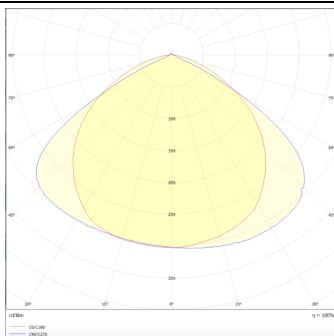

MARKETLINE LUMINAIRES

Lavov Industrial fixture from the family MARKETLINE with a selectable power of 35, 40, 45, 50W and a Wide 25 degrees beam angle with a real lumen output of 5600, 6400, 7200, 8000lm and an efficiency of 160 lm/W made in ALUMINUM and finished in White colour.

Pictograms

Scheme

Photometry

Product

| | |
|-----------------------------------|-------------------------------|
| Real power (W) | 35 |
| Real luminous flux (Lm) | 5600, 6400, 7200, 8000 |
| Luminous efficiency (Lm/W) | 160 |
| Beam angle (°) | Wide 25 |
| Life time (h) | 50000h L80B10 |
| IP | 20 |
| Colour | White |
| Control gear | DALI |
| Colour temperature (K) | 4000 |
| Colour consistency (SDCM) | SDCM<3 |
| CRI | 80 |