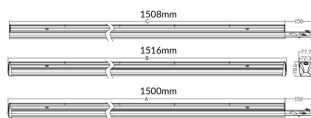

MARKETLINE LUMINAIRES

Lavov Industrial fixture from the family MARKETLINE with a selectable power of 35, 40, 45, 50W and a Wide 25 degrees beam angle with a real lumen output of 5600, 6400, 7200, 8000lm and an efficiency of 160 lm/W made in ALUMINUM and finished in White colour.

Item code	86.ML01.1433.01
Product type	Indoor
Category	Industrial
Family	MARKETLINE
Subfamily	MARKETLINE LUMINAIRES

Pictograms

Scheme

Photometry

Product

Real power (W)	35
Real luminous flux (Lm)	5600, 6400, 7200, 8000
Luminous efficiency (Lm/W)	160
Beam angle (°)	Wide 25
Life time (h)	50000h L80B10
IP	20
Colour	White
Control gear	DALI
Colour temperature (K)	4000
Colour consistency (SDCM)	SDCM<3
CRI	80