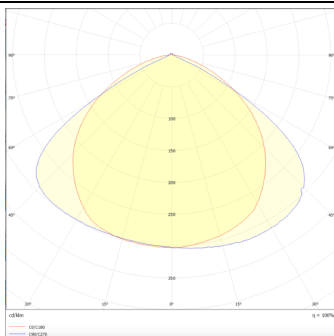

Item code	86.ML01.1433.02
Product type	Indoor
Category	Industrial
Family	MARKETLINE
Subfamily	MARKETLINE LUMINAIRES

Pictograms

Scheme

Photometry

Product

Real power (W)	35
Real luminous flux (Lm)	5600, 6400, 7200, 8000
Luminous efficiency (Lm/W)	160
Beam angle (°)	Wide 25
Life time (h)	50000h L80B10
IP	20
Colour	Black
Control gear	DALI
Colour temperature (K)	4000
Colour consistency (SDCM)	SDCM < 3
CRI	80