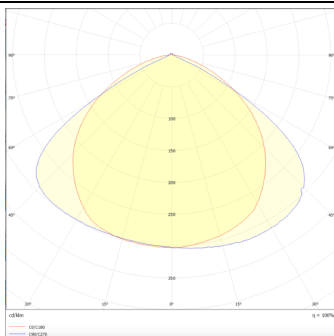

Item code	86.ML01.1433.02
Product type	Indoor
Category	Industrial
Family	MARKETLINE
Subfamily	MARKETLINE LUMINAIRES

Pictograms

Scheme

Photometry

Product

Real power (W)	35
Real luminous flux (Lm)	5600, 6400, 7200, 8000
Luminous efficiency (Lm/W)	160
Beam angle (°)	Wide 25
Life time (h)	50000h L80B10
IP	20
Colour	Black
Control gear	DALI
Colour temperature (K)	4000
Colour consistency (SDCM)	SDCM<3
CRI	80