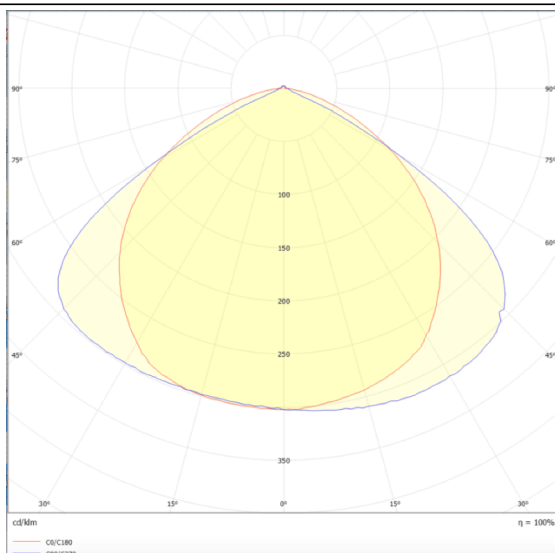

MARKETLINE LUMINAIRES

Lavov Industrial fixture from the family MARKETLINE with a selectable power of 35, 40, 45, 50W and a Wide 25 degrees beam angle with a real lumen output of 5600, 6400, 7200, 8000lm and an efficiency of 160 lm/W made in ALUMINUM and finished in Black colour.

Scheme

Photometry

Item code	86.ML01.1433.02
Product type	Indoor
Category	Industrial
Family	MARKETLINE
Subfamily	MARKETLINE LUMINAIRES
Pictograms	

Product	
Real power (W)	35
Real luminous flux (Lm)	5600, 6400, 7200, 8000
Luminous efficiency (Lm/W)	160
Beam angle (°)	Wide 25
Life time (h)	50000h L80B10
IP	20
Colour	Black
Control gear	DALI
Colour temperature (K)	4000
Colour consistency (SDCM)	SDCM3
CRI	80