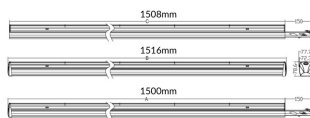

MARKETLINE LUMINAIRES

Lavov Industrial fixture from the family MARKETLINE with a selectable power of 35, 40, 45, 50W and a Wide 25 degrees beam angle with a real lumen output of 5600, 6400, 7200, 8000lm and an efficiency of 160 lm/W made in ALUMINUM and finished in White colour.ON-OFF driver.

Item code	86.ML01.1435.01
Product type	Indoor
Category	Industrial
Family	MARKETLINE
Subfamily	MARKETLINE LUMINAIRES

Pictograms

Scheme

Product

Real power (W)	35
Real luminous flux (Lm)	5600, 6400, 7200, 8000
Luminous efficiency (Lm/W)	160
Beam angle (°)	Wide 25
Life time (h)	50000h L80B10
IP	20
Colour	White
Control gear included	Yes
Control gear	ON-OFF
Colour temperature (K)	4000
Colour consistency (SDCM)	SDCM<3
CRI	80