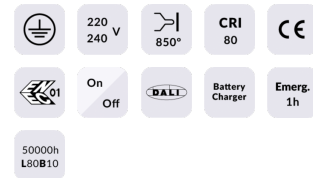

### MARKETLINE LUMINAIRES

Lavov Industrial fixture from the family MARKETLINE with a selectable power of 35, 40, 45, 50W and a Wide 25 degrees beam angle with a real lumen output of 5600, 6400, 7200, 8000lm and an efficiency of 160 lm/W made in ALUMINUM and finished in Black colour.ON-OFF driver.

### Pictograms

<b>Product</b>	
<b>Real power (W)</b>	<b>35</b>
<b>Real luminous flux (Lm)</b>	<b>5600, 6400, 7200, 8000</b>
<b>Luminous efficiency (Lm/W)</b>	<b>160</b>
<b>Beam angle (°)</b>	<b>Wide 25</b>
<b>Life time (h)</b>	<b>50000h L80B10</b>
<b>IP</b>	<b>20</b>
<b>Colour</b>	<b>Black</b>
<b>Control gear included</b>	<b>Yes</b>
<b>Control gear</b>	<b>ON-OFF</b>
<b>Light source</b>	<b>LED</b>
<b>Type of LED</b>	<b>SMD</b>
<b>Colour temperature (K)</b>	<b>4000</b>
<b>Colour consistency (SDCM)</b>	<b>SDCM3</b>
<b>CRI</b>	<b>80</b>