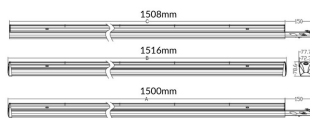

### MARKETLINE LUMINAIRES

Lavov Industrial fixture from the family MARKETLINE with a selectable power of 35, 40, 45, 50W and a Wide 25 degrees beam angle with a real lumen output of 5600, 6400, 7200, 8000lm and an efficiency of 160 lm/W made in ALUMINUM and finished in Black colour.ON-OFF driver.

#### Product

<b>Real power (W)</b>	<b>35</b>
<b>Real luminous flux (Lm)</b>	<b>5600, 6400, 7200, 8000</b>
<b>Luminous efficiency (Lm/W)</b>	<b>160</b>
<b>Beam angle (°)</b>	<b>Wide 25</b>
<b>Life time (h)</b>	<b>50000h L80B10</b>
<b>IP</b>	<b>20</b>
<b>Colour</b>	<b>Black</b>
<b>Control gear included</b>	<b>Yes</b>
<b>Control gear</b>	<b>ON-OFF</b>
<b>Colour temperature (K)</b>	<b>4000</b>
<b>Colour consistency (SDCM)</b>	<b>SDCM&lt;3</b>
<b>CRI</b>	<b>80</b>