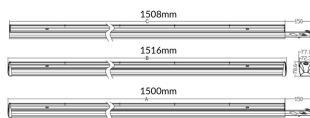

### MARKETLINE LUMINAIRES

Lavov Industrial fixture from the family MARKETLINE with a selectable power of 35, 40, 45, 50W and a Wide 25 degrees beam angle with a real lumen output of 5600, 6400, 7200, 8000lm and an efficiency of 160 lm/W made in ALUMINUM and finished in White colour.ON-OFF driver.

#### Product

<b>Real power (W)</b>	<b>35</b>
<b>Real luminous flux (Lm)</b>	<b>5600, 6400, 7200, 8000</b>
<b>Luminous efficiency (Lm/W)</b>	<b>160</b>
<b>Beam angle (°)</b>	<b>Wide 25</b>
<b>Life time (h)</b>	<b>50000h L80B10</b>
<b>IP</b>	<b>20</b>
<b>Colour</b>	<b>White</b>
<b>Control gear included</b>	<b>Yes</b>
<b>Control gear</b>	<b>ON-OFF</b>
<b>Colour temperature (K)</b>	<b>4000</b>
<b>Colour consistency (SDCM)</b>	<b>SDCM&lt;3</b>
<b>CRI</b>	<b>80</b>