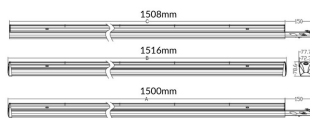

## MARKETLINE LUMINAIRES

Lavov Industrial fixture from the family MARKETLINE with a selectable power of 35, 40, 45, 50W and a Wide 25 degrees beam angle with a real lumen output of 5600, 6400, 7200, 8000lm and an efficiency of 160 lm/W made in ALUMINUM and finished in White colour.ON-OFF driver.

### Product

<b>Real power (W)</b>	<b>35</b>
<b>Real luminous flux (Lm)</b>	<b>5600, 6400, 7200, 8000</b>
<b>Luminous efficiency (Lm/W)</b>	<b>160</b>
<b>Beam angle (°)</b>	<b>Wide 25</b>
<b>Life time (h)</b>	<b>50000h L80B10</b>
<b>IP</b>	<b>20</b>
<b>Colour</b>	<b>White</b>
<b>Control gear included</b>	<b>Yes</b>
<b>Control gear</b>	<b>ON-OFF</b>
<b>Colour temperature (K)</b>	<b>4000</b>
<b>Colour consistency (SDCM)</b>	<b>SDCM&lt;3</b>
<b>CRI</b>	<b>80</b>