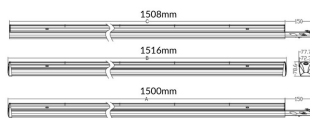

Scheme

Product

Real power (W)	35
Real luminous flux (Lm)	5600, 6400, 7200, 8000
Luminous efficiency (Lm/W)	160
Beam angle (°)	Wide 25
Life time (h)	50000h L80B10
IP	20
Colour	White
Control gear included	Yes
Control gear	ON-OFF
Colour temperature (K)	4000
Colour consistency (SDCM)	SDCM<3
CRI	80