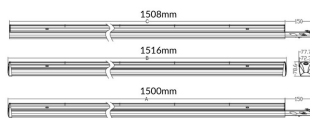

MARKETLINE LUMINAIRES

Lavov Industrial fixture from the family MARKETLINE with a selectable power of 35, 40, 45, 50W and a Wide 25 degrees beam angle with a real lumen output of 5600, 6400, 7200, 8000lm and an efficiency of 160 lm/W made in ALUMINUM and finished in Black colour.ON-OFF driver.

Item code	86.ML01.1437.02
Product type	Indoor
Category	Industrial
Family	MARKETLINE
Subfamily	MARKETLINE LUMINAIRES

Pictograms

Scheme

Product

Real power (W)	35
Real luminous flux (Lm)	5600, 6400, 7200, 8000
Luminous efficiency (Lm/W)	160
Beam angle (°)	Wide 25
Life time (h)	50000h L80B10
IP	20
Colour	Black
Control gear included	Yes
Control gear	ON-OFF
Colour temperature (K)	4000
Colour consistency (SDCM)	SDCM<3
CRI	80