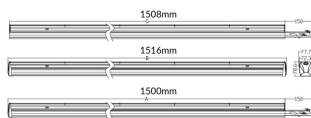

MARKETLINE LUMINAIRES

Lavov Industrial fixture from the family MARKETLINE with a selectable power of 35, 40, 45, 50W and a Double Asymmetric degrees beam angle with a real lumen output of 5600, 6400, 7200, 8000lm and an efficiency of 160 lm/W made in ALUMINUM and finished in White colour.ON-OFF driver.

Item code	86.ML01.1471.01
Product type	Indoor
Category	Industrial
Family	MARKETLINE
Subfamily	MARKETLINE LUMINAIRES

Pictograms

Product

Real power (W)	35
Real luminous flux (Lm)	5600, 6400, 7200, 8000
Luminous efficiency (Lm/W)	160
Beam angle (°)	Double Asymmetric
Life time (h)	50000h L80B10
IP	20
Colour	White
Control gear included	Yes
Control gear	ON-OFF
Colour temperature (K)	4000
Colour consistency (SDCM)	SDCM<3
CRI	80

Scheme

Photometry