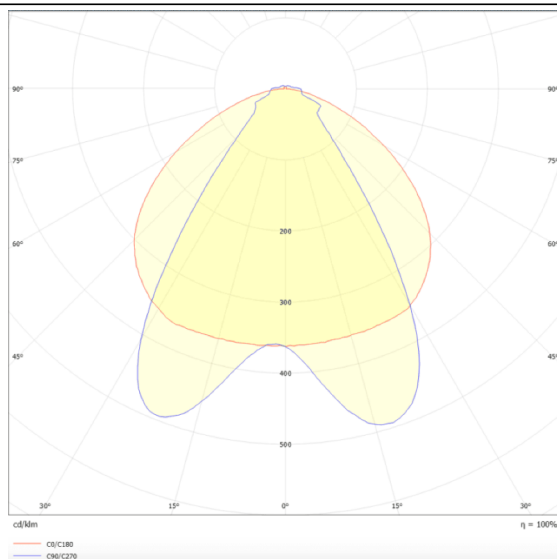

Photometry

Item code	86.ML01.1471.01
Product type	Indoor
Category	Industrial
Family	MARKETLINE
Subfamily	MARKETLINE LUMINAIRES
Pictograms	

Product	
Real power (W)	35
Real luminous flux (Lm)	5600, 6400, 7200, 8000
Luminous efficiency (Lm/W)	160
Beam angle (°)	Double Aysmmetric
Life time (h)	50000h L80B10
IP	20
Colour	White
Control gear included	Yes
Control gear	ON-OFF
Light source	LED
Type of LED	SMD
Colour temperature (K)	4000
Colour consistency (SDCM)	SDCM3
CRI	80