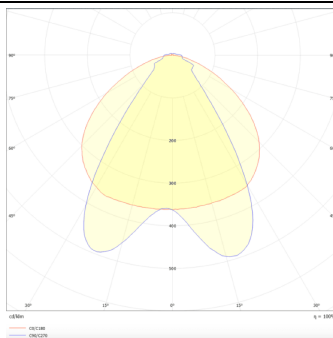

MARKETLINE LUMINAIRES

Lavov Industrial fixture from the family MARKETLINE with a selectable power of 35, 40, 45, 50W and a Double Aysmmetric degrees beam angle with a real lumen output of 5600, 6400, 7200, 8000lm and an efficiency of 160 lm/W made in ALUMINUM and finished in White colour.ON-OFF driver.

Item code	86.ML01.1471.01
Product type	Indoor
Category	Industrial
Family	MARKETLINE
Subfamily	MARKETLINE LUMINAIRES

Pictograms

Scheme

Photometry

Product

Real power (W)	35
Real luminous flux (Lm)	5600, 6400, 7200, 8000
Luminous efficiency (Lm/W)	160
Beam angle (°)	Double Aysmmetric
Life time (h)	50000h L80B10
IP	20
Colour	White
Control gear included	Yes
Control gear	ON-OFF
Colour temperature (K)	4000
Colour consistency (SDCM)	SDCM<3
CRI	80