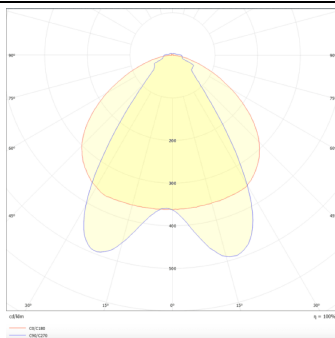

MARKETLINE LUMINAIRES

Lavov Industrial fixture from the family MARKETLINE with a selectable power of 35, 40, 45, 50W and a Double Aysmmetric degrees beam angle with a real lumen output of 5600, 6400, 7200, 8000lm and an efficiency of 160 lm/W made in ALUMINUM and finished in White colour.ON-OFF driver.

Item code	86.ML01.1471.01
Product type	Indoor
Category	Industrial
Family	MARKETLINE
Subfamily	MARKETLINE LUMINAIRES

Pictograms

Scheme

Photometry

Product

Real power (W)	35
Real luminous flux (Lm)	5600, 6400, 7200, 8000
Luminous efficiency (Lm/W)	160
Beam angle (°)	Double Aysmmetric
Life time (h)	50000h L80B10
IP	20
Colour	White
Control gear included	Yes
Control gear	ON-OFF
Colour temperature (K)	4000
Colour consistency (SDCM)	SDCM<3
CRI	80