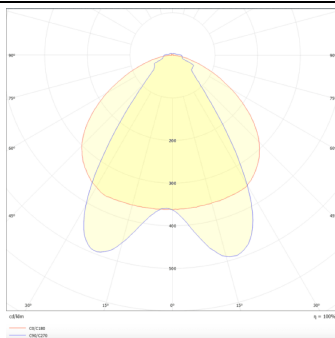

### MARKETLINE LUMINAIRES

Lavov Industrial fixture from the family MARKETLINE with a selectable power of 35, 40, 45, 50W and a Double Aysmmetric degrees beam angle with a real lumen output of 5600, 6400, 7200, 8000lm and an efficiency of 160 lm/W made in ALUMINUM and finished in Black colour.ON-OFF driver.

### Product

<b>Real power (W)</b>	<b>35</b>
<b>Real luminous flux (Lm)</b>	<b>5600, 6400, 7200, 8000</b>
<b>Luminous efficiency (Lm/W)</b>	<b>160</b>
<b>Beam angle (°)</b>	<b>Double Aysmmetric</b>
<b>Life time (h)</b>	<b>50000h L80B10</b>
<b>IP</b>	<b>20</b>
<b>Colour</b>	<b>Black</b>
<b>Control gear included</b>	<b>Yes</b>
<b>Control gear</b>	<b>ON-OFF</b>
<b>Colour temperature (K)</b>	<b>4000</b>
<b>Colour consistency (SDCM)</b>	<b>SDCM&lt;3</b>
<b>CRI</b>	<b>80</b>