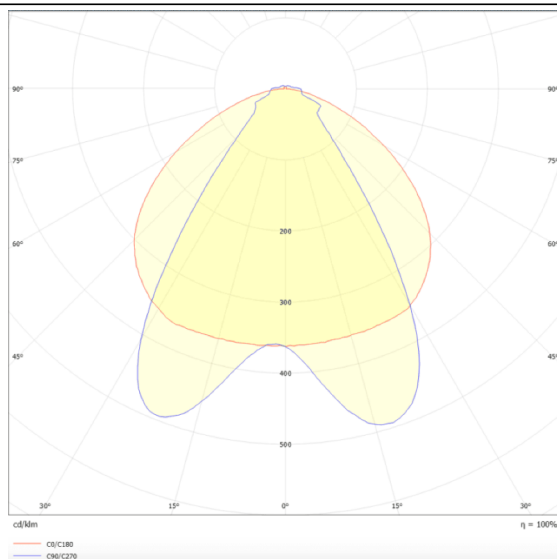

MARKETLINE LUMINAIRES

Lavov Industrial fixture from the family MARKETLINE with a selectable power of 35, 40, 45, 50W and a Double Asymmetric degrees beam angle with a real lumen output of 5600, 6400, 7200, 8000lm and an efficiency of 160 lm/W made in ALUMINUM and finished in Black colour.ON-OFF driver.

Scheme

Photometry

Item code	86.ML01.1471.02
Product type	Indoor
Category	Industrial
Family	MARKETLINE
Subfamily	MARKETLINE LUMINAIRES
Pictograms	

Product	
Real power (W)	35
Real luminous flux (Lm)	5600, 6400, 7200, 8000
Luminous efficiency (Lm/W)	160
Beam angle (°)	Double Asymmetric
Life time (h)	50000h L80B10
IP	20
Colour	Black
Control gear included	Yes
Control gear	ON-OFF
Light source	LED
Type of LED	SMD
Colour temperature (K)	4000
Colour consistency (SDCM)	SDCM3
CRI	80