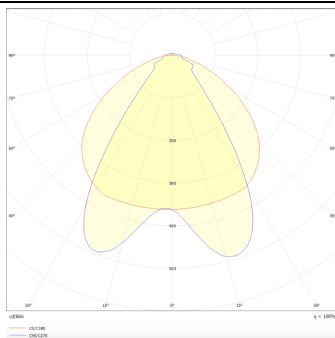

MARKETLINE LUMINAIRES

Lavov Industrial fixture from the family MARKETLINE with a selectable power of 35, 40, 45, 50W and a Double Aysmmetric degrees beam angle with a real lumen output of 5600, 6400, 7200, 8000lm and an efficiency of 160 lm/W made in ALUMINUM and finished in Black colour.ON-OFF driver.

Item code	86.ML01.1471.02
Product type	Indoor
Category	Industrial
Family	MARKETLINE
Subfamily	MARKETLINE LUMINAIRES

Pictograms

Scheme

Photometry

Product

Real power (W)	35
Real luminous flux (Lm)	5600, 6400, 7200, 8000
Luminous efficiency (Lm/W)	160
Beam angle (°)	Double Aysmmetric
Life time (h)	50000h L80B10
IP	20
Colour	Black
Control gear included	Yes
Control gear	ON-OFF
Colour temperature (K)	4000
Colour consistency (SDCM)	SDCM<3
CRI	80