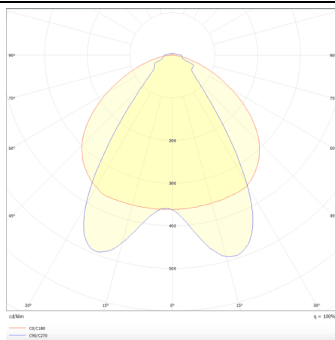

MARKETLINE LUMINAIRES

Lavov Industrial fixture from the family MARKETLINE with a selectable power of 35, 40, 45, 50W and a Double Aysmmetric degrees beam angle with a real lumen output of 5600, 6400, 7200, 8000lm and an efficiency of 160 lm/W made in ALUMINUM and finished in White colour.

Item code	86.ML01.1473.01
Product type	Indoor
Category	Industrial
Family	MARKETLINE
Subfamily	MARKETLINE LUMINAIRES

Pictograms

Scheme

Photometry

Product

Real power (W)	35
Real luminous flux (Lm)	5600, 6400, 7200, 8000
Luminous efficiency (Lm/W)	160
Beam angle (°)	Double Aysmmetric
Life time (h)	50000h L80B10
IP	20
Colour	White
Control gear	DALI
Colour temperature (K)	4000
Colour consistency (SDCM)	SDCM<3
CRI	80