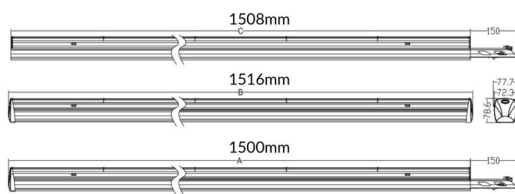

MARKETLINE LUMINAIRES

Lavov Industrial fixture from the family MARKETLINE with a selectable power of 35, 40, 45, 50W and a Double Aysmmetric degrees beam angle with a real lumen output of 5600, 6400, 7200, 8000lm and an efficiency of 160 lm/W made in ALUMINUM and finished in White colour.

Scheme

Photometry

Item code	86.ML01.1473.01
Product type	Indoor
Category	Industrial
Family	MARKETLINE
Subfamily	MARKETLINE LUMINAIRES

Pictograms

Product	
Real power (W)	35
Real luminous flux (Lm)	5600, 6400, 7200, 8000
Luminous efficiency (Lm/W)	160
Beam angle (°)	Double Aysmmetric
Life time (h)	50000h L80B10
IP	20
Colour	White
Control gear	DALI
Colour temperature (K)	4000
Colour consistency (SDCM)	SDCM3
CRI	80