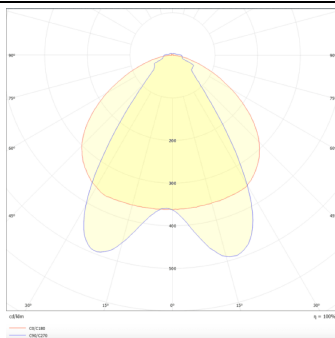

MARKETLINE LUMINAIRES

Lavov Industrial fixture from the family MARKETLINE with a selectable power of 35, 40, 45, 50W and a Double Aysmmetric degrees beam angle with a real lumen output of 5600, 6400, 7200, 8000lm and an efficiency of 160 lm/W made in ALUMINUM and finished in White colour.

Item code	86.ML01.1473.01
Product type	Indoor
Category	Industrial
Family	MARKETLINE
Subfamily	MARKETLINE LUMINAIRES

Pictograms

Scheme

Photometry

Product

Real power (W)	35
Real luminous flux (Lm)	5600, 6400, 7200, 8000
Luminous efficiency (Lm/W)	160
Beam angle (°)	Double Aysmmetric
Life time (h)	50000h L80B10
IP	20
Colour	White
Control gear	DALI
Colour temperature (K)	4000
Colour consistency (SDCM)	SDCM<3
CRI	80