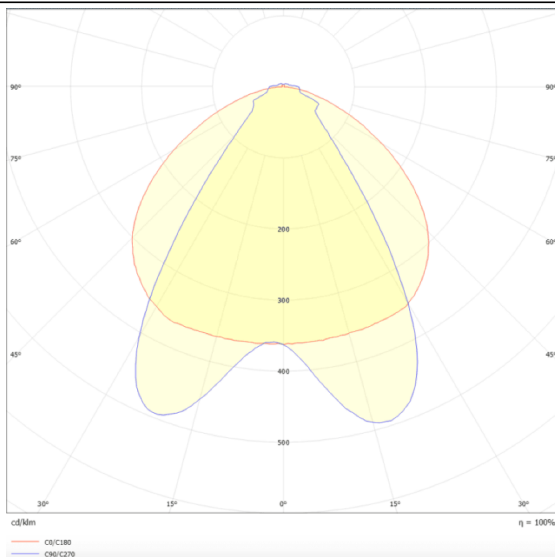

Photometry

Item code	86.ML01.1473.01
Product type	Indoor
Category	Industrial
Family	MARKETLINE
Subfamily	MARKETLINE LUMINAIRES