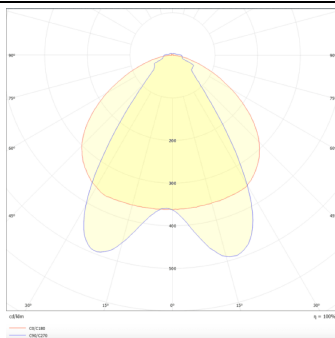

MARKETLINE LUMINAIRES

Lavov Industrial fixture from the family MARKETLINE with a selectable power of 35, 40, 45, 50W and a Double Aysmmetric degrees beam angle with a real lumen output of 5600, 6400, 7200, 8000lm and an efficiency of 160 lm/W made in ALUMINUM and finished in Black colour.

Item code	86.ML01.1473.02
Product type	Indoor
Category	Industrial
Family	MARKETLINE
Subfamily	MARKETLINE LUMINAIRES

Pictograms

Scheme

Photometry

Product

Real power (W)	35
Real luminous flux (Lm)	5600, 6400, 7200, 8000
Luminous efficiency (Lm/W)	160
Beam angle (°)	Double Aysmmetric
Life time (h)	50000h L80B10
IP	20
Colour	Black
Control gear	DALI
Colour temperature (K)	4000
Colour consistency (SDCM)	SDCM<3
CRI	80