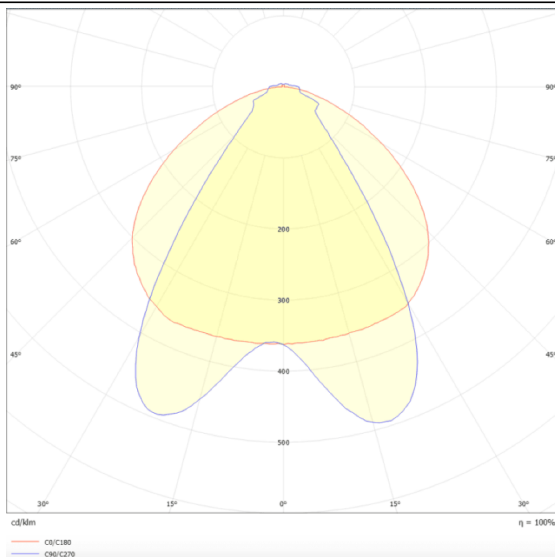

Photometry

Item code	86.ML01.1473.02
Product type	Indoor
Category	Industrial
Family	MARKETLINE
Subfamily	MARKETLINE LUMINAIRES
Pictograms	

Product	
Real power (W)	35
Real luminous flux (Lm)	5600, 6400, 7200, 8000
Luminous efficiency (Lm/W)	160
Beam angle (°)	Double Aysmmetric
Life time (h)	50000h L80B10
IP	20
Colour	Black
Control gear	DALI
Colour temperature (K)	4000
Colour consistency (SDCM)	SDCM3
CRI	80