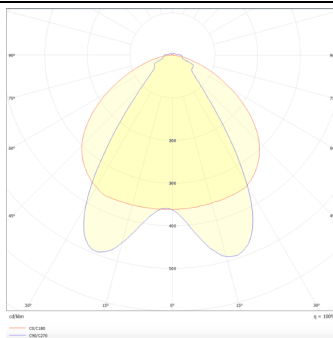

MARKETLINE LUMINAIRES

Lavov Industrial fixture from the family MARKETLINE with a selectable power of 35, 40, 45, 50W and a Double Aysmmetric degrees beam angle with a real lumen output of 5600, 6400, 7200, 8000lm and an efficiency of 160 lm/W made in ALUMINUM and finished in Black colour.

Item code	86.ML01.1473.02
Product type	Indoor
Category	Industrial
Family	MARKETLINE
Subfamily	MARKETLINE LUMINAIRES

Pictograms

Scheme

Photometry

Product

Real power (W)	35
Real luminous flux (Lm)	5600, 6400, 7200, 8000
Luminous efficiency (Lm/W)	160
Beam angle (°)	Double Aysmmetric
Life time (h)	50000h L80B10
IP	20
Colour	Black
Control gear	DALI
Colour temperature (K)	4000
Colour consistency (SDCM)	SDCM<3
CRI	80