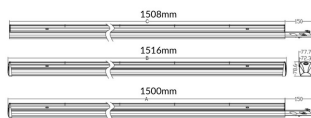

MARKETLINE LUMINAIRES

Lavov Industrial fixture from the family MARKETLINE with a selectable power of 35, 40, 45, 50W and a Double Aysmmetric degrees beam angle with a real lumen output of 5600, 6400, 7200, 8000lm and an efficiency of 160 lm/W made in ALUMINUM and finished in White colour.ON-OFF driver.

Item code	86.ML01.1475.01
Product type	Indoor
Category	Industrial
Family	MARKETLINE
Subfamily	MARKETLINE LUMINAIRES
Pictograms	

Scheme

Product	
Real power (W)	35
Real luminous flux (Lm)	5600, 6400, 7200, 8000
Luminous efficiency (Lm/W)	160
Beam angle (°)	Double Aysmmetric
Life time (h)	50000h L80B10
IP	20
Colour	White
Control gear included	Yes
Control gear	ON-OFF
Colour temperature (K)	4000
Colour consistency (SDCM)	SDCM<3
CRI	80