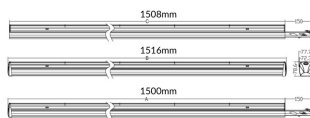

MARKETLINE LUMINAIRES

Lavov Industrial fixture from the family MARKETLINE with a selectable power of 35, 40, 45, 50W and a Double Aysmmetric degrees beam angle with a real lumen output of 5600, 6400, 7200, 8000lm and an efficiency of 160 lm/W made in ALUMINUM and finished in Black colour.ON-OFF driver.

Item code	86.ML01.1475.02
Product type	Indoor
Category	Industrial
Family	MARKETLINE
Subfamily	MARKETLINE LUMINAIRES

Pictograms

Scheme

Product

Real power (W)	35
Real luminous flux (Lm)	5600, 6400, 7200, 8000
Luminous efficiency (Lm/W)	160
Beam angle (°)	Double Aysmmetric
Life time (h)	50000h L80B10
IP	20
Colour	Black
Control gear included	Yes
Control gear	ON-OFF
Colour temperature (K)	4000
Colour consistency (SDCM)	SDCM<3
CRI	80