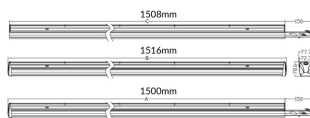

### MARKETLINE LUMINAIRES

Lavov Industrial fixture from the family MARKETLINE with a selectable power of 35, 40, 45, 50W and a Double Aysmmetric degrees beam angle with a real lumen output of 5600, 6400, 7200, 8000lm and an efficiency of 160 lm/W made in ALUMINUM and finished in Black colour.ON-OFF driver.

#### Product

<b>Real power (W)</b>	<b>35</b>
<b>Real luminous flux (Lm)</b>	<b>5600, 6400, 7200, 8000</b>
<b>Luminous efficiency (Lm/W)</b>	<b>160</b>
<b>Beam angle (°)</b>	<b>Double Aysmmetric</b>
<b>Life time (h)</b>	<b>50000h L80B10</b>
<b>IP</b>	<b>20</b>
<b>Colour</b>	<b>Black</b>
<b>Control gear included</b>	<b>Yes</b>
<b>Control gear</b>	<b>ON-OFF</b>
<b>Colour temperature (K)</b>	<b>4000</b>
<b>Colour consistency (SDCM)</b>	<b>SDCM&lt;3</b>
<b>CRI</b>	<b>80</b>